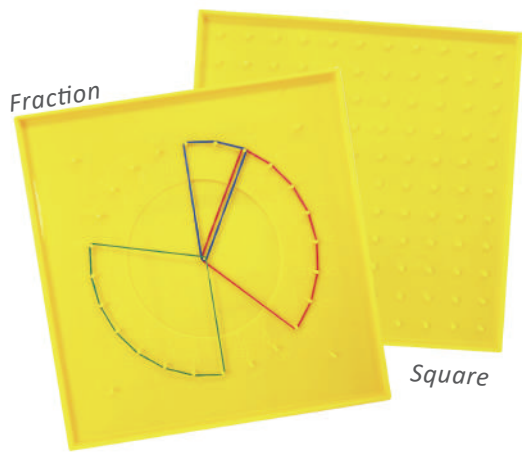

Fraction & Decimal mark

20cm Double-Sided Board

(Fraction/Square) board : 20 x 20 x 1.5 cmH
24pcs rubber band / bag

AB280 1pcs a set
1pc board + 1 bag rubber band
1 set /shrink, 40 set / 1.2'

E14 5pcs a set
5pcs board + 5 bag rubber band
1 set /white box, 8 set / 1.4'