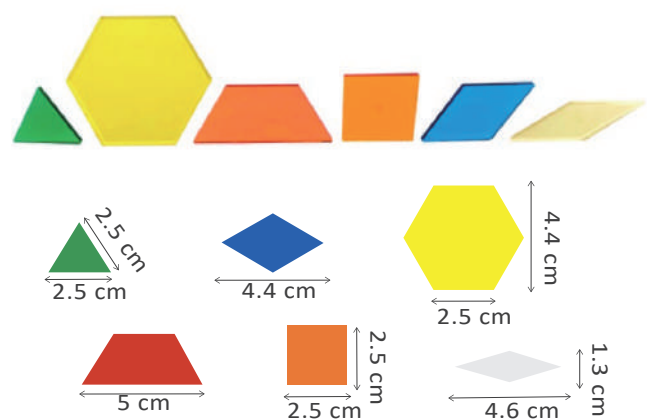

49pcs Clear Pattern Blocks Shapes Set

G957

Mix 6 colors & 6 shape
1 set/ Durable zip bag, 240 sets/ 1.5'