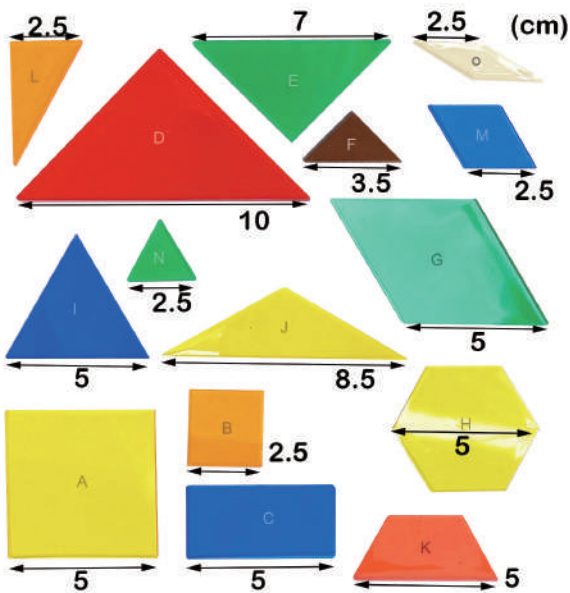

### 49pcs Clear Pattern Blocks Shapes Set

G957

Mix 6 colors & 6 shape  
1 set/ Durable zip bag, 240 sets/ 1.5'

thickness: 0.6 cm

**49pcs Clear Pattern Blocks Shapes Set**  
AB265

Mix 6 colors & 6 shape  
1 set/ Durable zip bag, 120 sets/ 1.4'