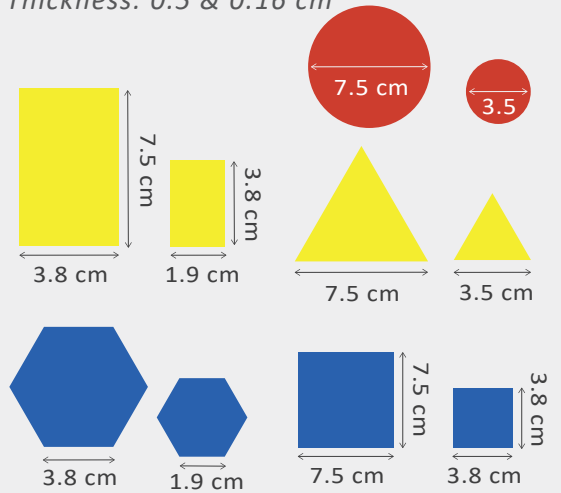

*The bottom of tray can be use as a stencil for drawing.*  
*Each shape has 2 size & 2 thickness*

**60pcs Plastic Large Attribute Blocks Set**  
**M277**

Block size: Big Square 8.5 x 8.5 cm, Small Square 4.8 x 4.8 cm  
 Mix 3 colors & 5 shape  
 Storage box size: 30.3 x 22.2 x 3.6Hcm  
 1 set / Plastic box + shrink, 10sets / 1.2'

Learning concept of fractions, size & geometry!

### 60pcs Plastic Relational Attribute Blocks Set

E216

box size: 27.5 x 17.5cm  
1 set / white box, 24 set / 1.4'

Each shape has 2 size & 2 thickness

Thickness: 0.5 & 0.16 cm

thickness: 0.2 cm