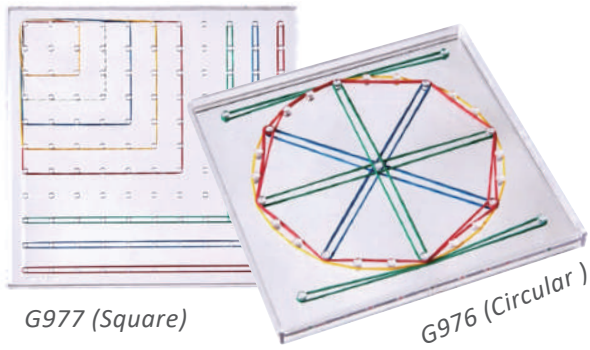

G977 (Square)

G976 (Circular)

15cm Clear Single-Sided Board

Board: 15 x 15 x 1H cm + 24pcs rubber band / bag

G977 1pc Square board + 1 bag rubber band
1 set /shrink, 84 set / 1.1'

G976 1pc Circular board + 1 bag rubber band
1 set /shrink, 84 set / 1'