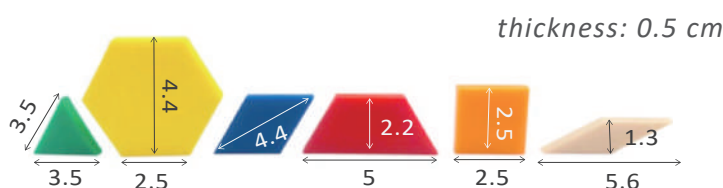

250pcs Solid Pattern Blocks Set

Mix 6 colors & 6 shape
Block Size: 5 x 4.5 cm (Hexagons)

Y170 Storage box -19.5 x 19.5 x 6.5 cm
1 set/ S storage box + 4C sticker, 8/16 set/ 1.85'

E198 1 set/ zip bag, 24 set/ 1.4'