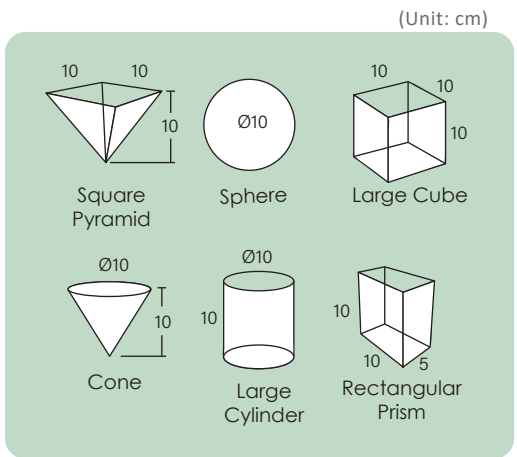

6pcs Clear Geometric Solids Set

E225

1 set (6 shape) / white box, 20 set / 3.5'