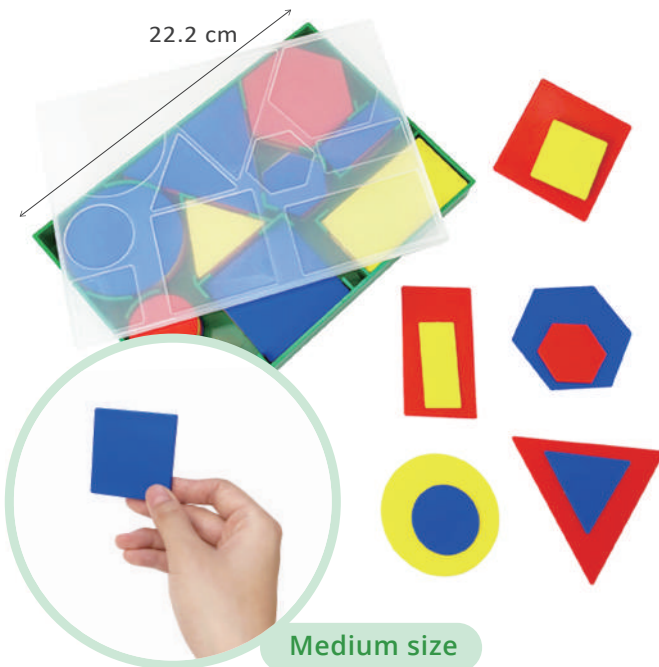

## 2024

**OEM**  
**ODM**

The best way to source Teaching & Craft products.

*This size easy to carry!*  
*The bottom of tray can be use as a stencil for drawing.*  
*Each shape has 2 size & 2 thickness*

**60pcs Plastic Small Attribute Blocks Set**  
**P338**

Block size: Big Square 2.9 x 2.9 cm, Small Square 1.7 x 1.7 cm  
 Mix 3 colors & 5 shape  
 Storage box size: 11.8 x 9.3 x 2.5H cm  
 1 set / Plastic box + shrink, 100sets / 1.2'

*The bottom of tray can be use as a stencil for drawing.*  
*Each shape has 2 size & 2 thickness*