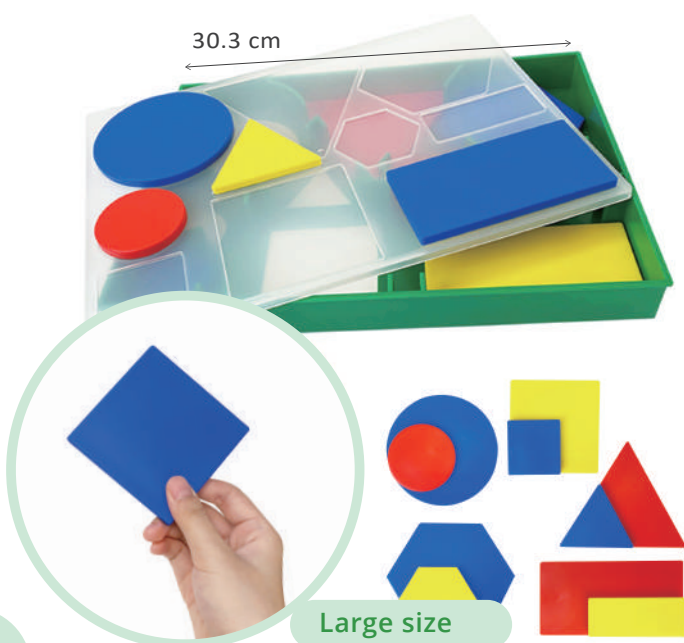

Block size: Big Square 2.9 x 2.9 cm, Small Square 1.7 x 1.7 cm  
 Mix 3 colors & 5 shape  
 Storage box size: 11.8 x 9.3 x 2.5H cm  
 1 set / Plastic box + shrink, 100sets / 1.2'

*The bottom of tray can be use as a stencil for drawing.*  
*Each shape has 2 size & 2 thickness*

**60pcs Plastic Medium Attribute Blocks Set**  
**M278**

Block size: Big Square 5.4 x 5.4 cm, Small Square 3 x 3 cm  
 Mix 3 colors & 5 shape  
 Storage box size: 22.2 x 15 x 2.6H cm  
 1 set / Plastic box + shrink, 30sets / 1.2'