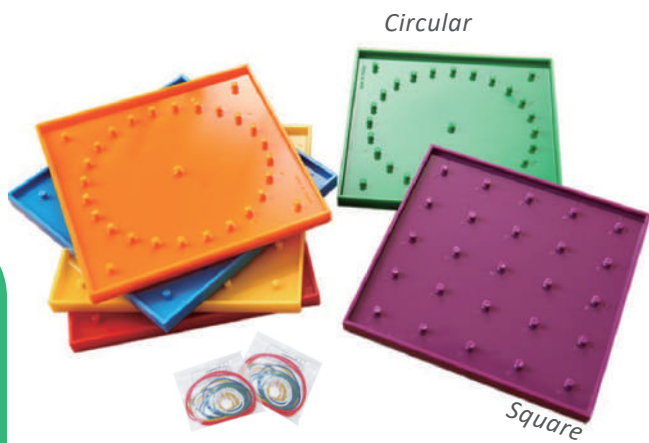

Circular

Square

15cm Double-Sided Board

(Square/ Circular) board: 15 x 15 x 1H cm
24pcs rubber band / bag

G983 6pcs a set
6pcs board + 6 bag rubber band
1 set (mix 6 color) /shrink, 14 set / 1'

AB281 1pcs a set
1pcs board + 1 bag rubber band
1 set (mix 6 color) /color box, 60 set / 2.9'