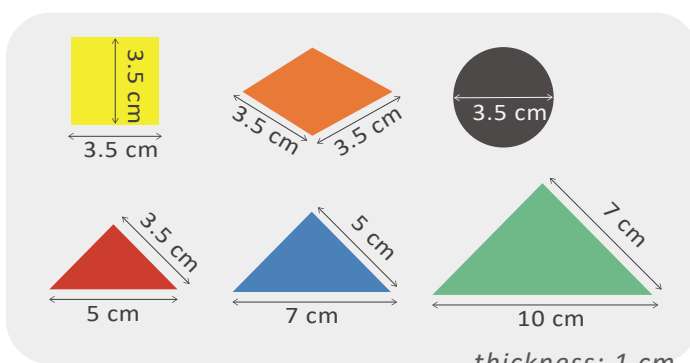

thickness: 1 cm

Assorted Shape Blocks Set

Mix 6 colors & 6 shape

AA95 96pcs a set

Storage box -19.5 x 19.5 x 6.5 cm

1 set/ S storage box+ manual + 4C sticker, 8/16 set/ 1.85'

AA96 48pcs a set

1 Set/ zip bag+manual, 40 Bag / 1.5'