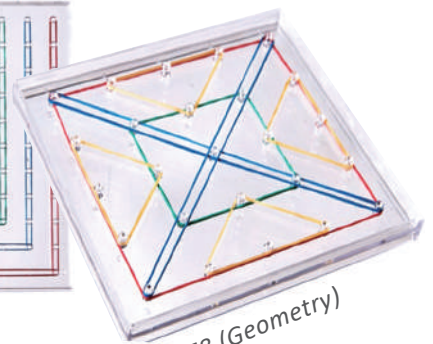

### 6pcs 12.5cm Double-Sided Board Set

**AB282**

6pcs (Square/ Circular) board: 12.5 x 12.5 x 2H cm  
6 bag x 24pcs rubber band / bag  
1 set (mix 6 color)/shrink, 20 set / 1.7'

Circular

Square

### 27cm Clear Double-Sided Board

**AB283**

1pc (Square/ Circular) board: 27 x 27 x 1H cm  
24pcs rubber band / bag  
1 set /shrink, 25 set / 1.2'

G979 (Square)

G978 (Geometry)