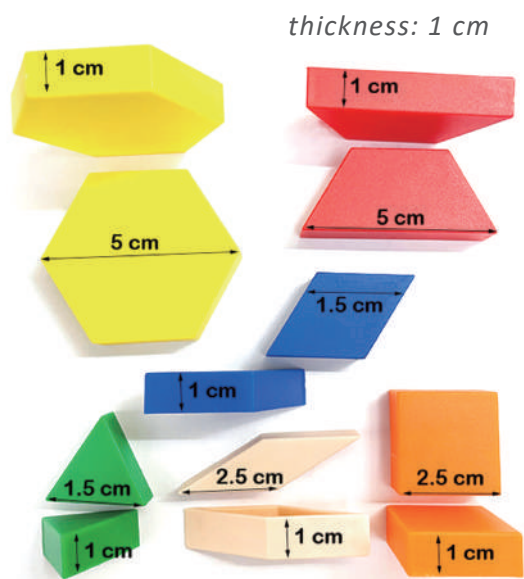

**250pcs Solid Pattern Blocks Set**

Mix 6 colors & 6 shape  
Block Size: 5 x 4.5 cm ( Hexagons )

**Y170** Storage box -19.5 x 19.5 x 6.5 cm  
1 set/ S storage box + 4C sticker, 8/16 set/ 1.85'

**E198** 1 set/ zip bag, 24 set/ 1.4'