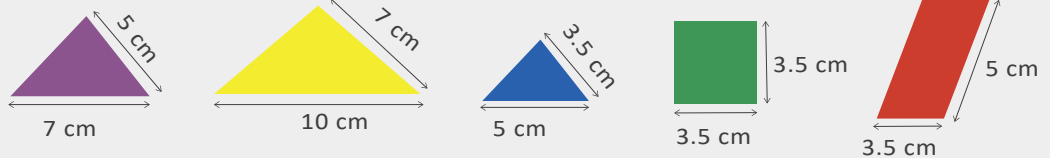

### 48pcs Plastic Multilateral Blocks Set

**E207**

Mix 4 colors & 6 shape  
1 set / zip bag, 100 set / 1.4'

thickness: 0.3 cm

Follows  
Tangrams  
Size:

thickness: 0.2 cm