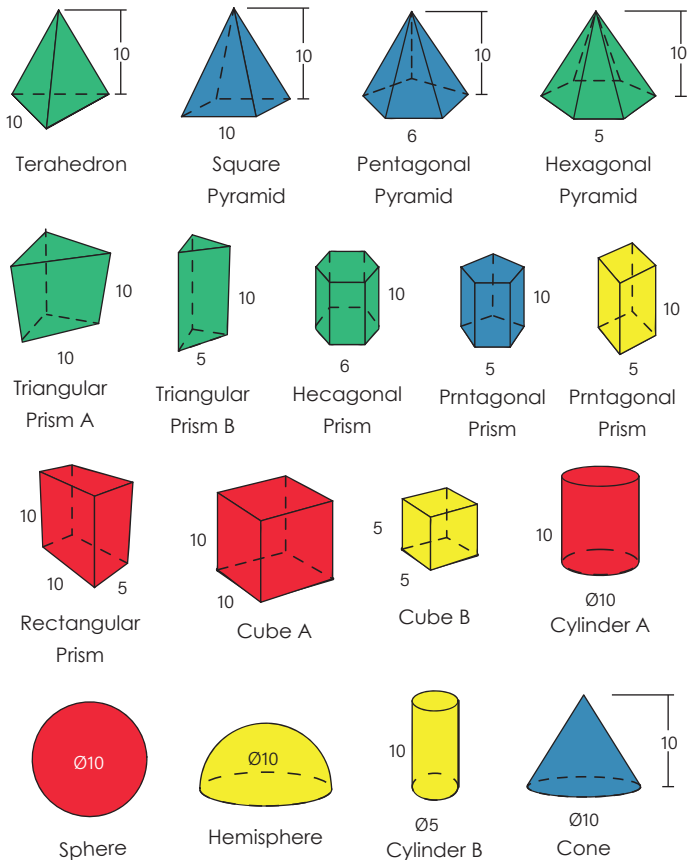

15cm Clear Single-Sided Board

Board: 15 x 15 x 1H cm + 24pcs rubber band / bag

G977 1pc Square board + 1 bag rubber band
1 set /shrink, 84 set / 1.1'

G976 1pc Circular board + 1 bag rubber band
1 set /shrink, 84 set / 1'

Clear Number Tiles Set

G966 57pcs a set
Size: 2.54 x 2.54 x 0.2T cm
Content: 0~9 x 5PCS each, +, -, x, ÷, >, =, < x 1PC each
1 set/ zip bag, 130 set / 0.8'

G967 108pcs a set
Size: 2.54 x 2.54 x 0.2T cm
Content: 0~100 x 1PCS each, +, -, x, ÷, >, =, < x 1PC each
1 set/ zip bag, 80 set / 0.8'

(Unit: cm)

17pcs Large Geometric Solids Set

K471

1 set (mix 4 colors & 17 shape) / box, 6 set / 4.9'