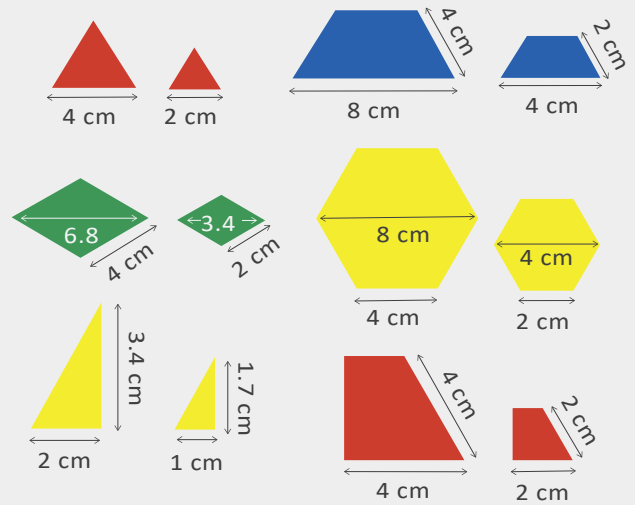

48pcs Plastic Multilateral Blocks Set

E207

Mix 4 colors & 6 shape
1 set / zip bag, 100 set / 1.4'

thickness: 0.3 cm

Follows
Tangrams
Size:

thickness: 0.2 cm

28pcs Clear Plastic Tangrams Set

G958

Mix 4 colors a set
1set / zip bag, 140 set / 0.9'

thickness: 0.3 cm

35pcs Soft Plastic Tangram Set

E41

Mix 5 colors a set
1 set / zip bag, 90 set / 1.4'

thickness: 0.3 cm

21pcs Soft Plastic Tangram Set

AB266

Mix 5 colors a set
1 set/ Zip bag + Color box, 120 sets/ 4.7'

thickness: 0.3 cm

35pcs Soft Plastic Tangram Set

AB267

Mix 5 colors a set
1 set/ Durable zip bag, 90 sets/ 1.5'