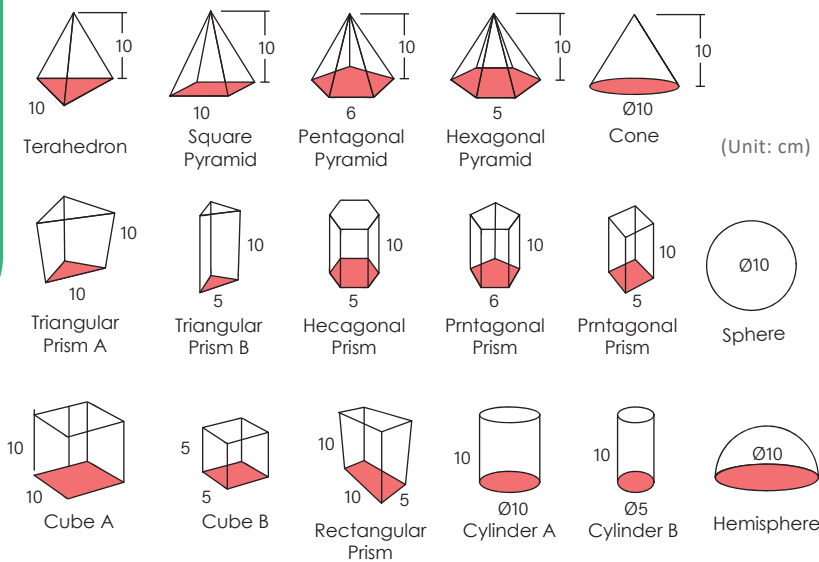

17pcs Clear Geometric Solids Set

K470

Mix 17 shape
1 set / box, 6 set / 4.9'