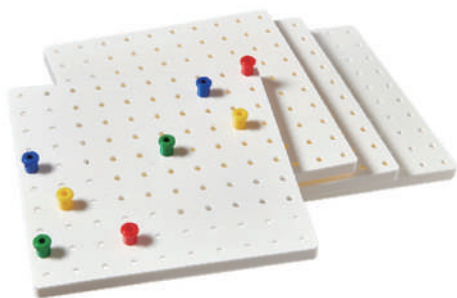

1005pcs Geo Pings & Pen Board Set

T228

1000pcs pin: $\varnothing$ 1 x 1.8H cm (mix 5 color)
5pcs board: 15.5 x 15.5 x 1H cm
1 set /zip bag, 20 set / 2.3'