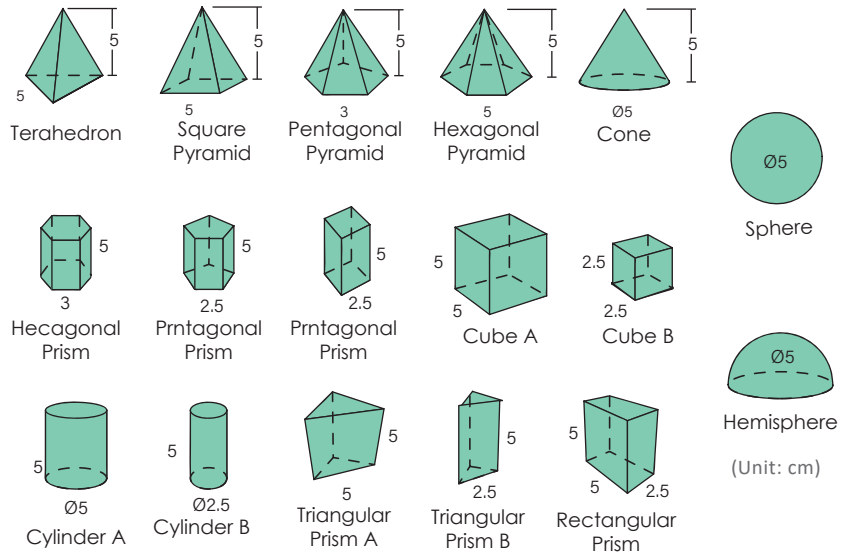

17pcs Small Geometric Solids Set

AB333

Mix 5 colors & 17 shape
1 set / box, 12 set / 1.7'