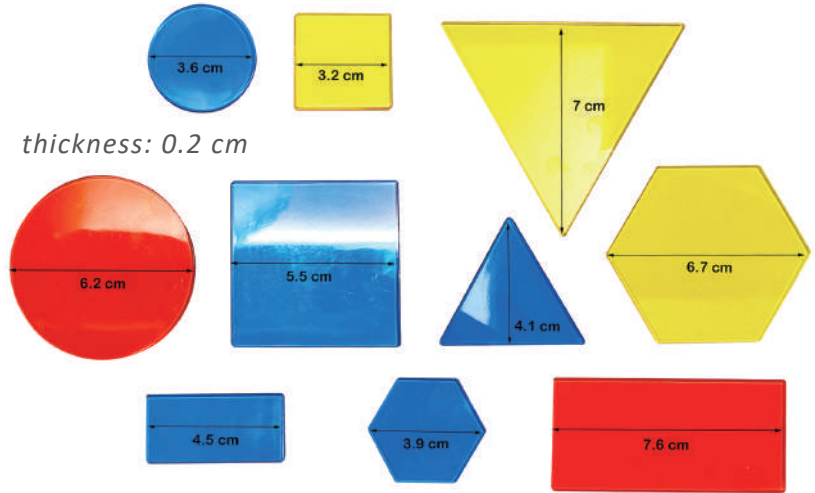

### 60pcs Plastic Relational Attribute Blocks Set

E216

box size: 27.5 x 17.5cm  
1 set / white box, 24 set / 1.4'

Each shape has 2 size & 2 thickness

Thickness: 0.5 & 0.16 cm

thickness: 0.2 cm