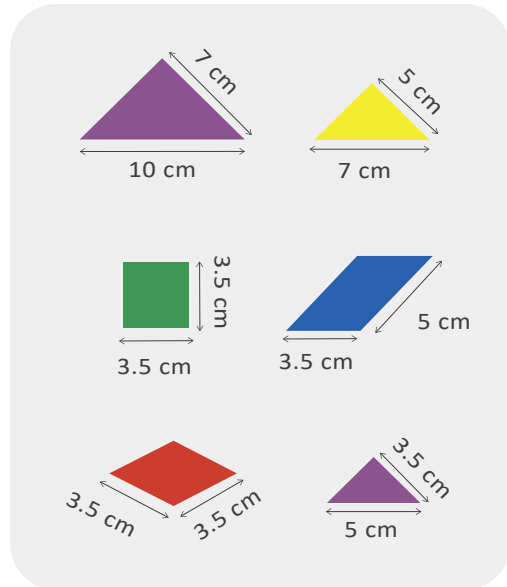

thickness: 0.2 cm

35pcs Clear Tangrams Set

AB268

Mix 5 colors a set
1 set / zip bag, 100 set / 0.9'

Can use with lightbox

50pcs Plastic Multilateral Blocks Set

E40

Mix 5 colors & 6 shape
1 set / zip bag, 80 set / 1.4'

Same square with different color combination.

60pcs Plastic Flat Pentomino Puzzle Set

E192

The "I" shape size: 2.5 x 12.5 x 0.3 cm (Thickness)
Mix 5 colors & 12 shapes
1 set / Durable zip bag, 20 set / 1.4'

thickness: 0.2 cm

49pcs Clear Pattern Blocks Shapes Set

G957

Mix 6 colors & 6 shape
1 set/ Durable zip bag, 240 sets/ 1.5'