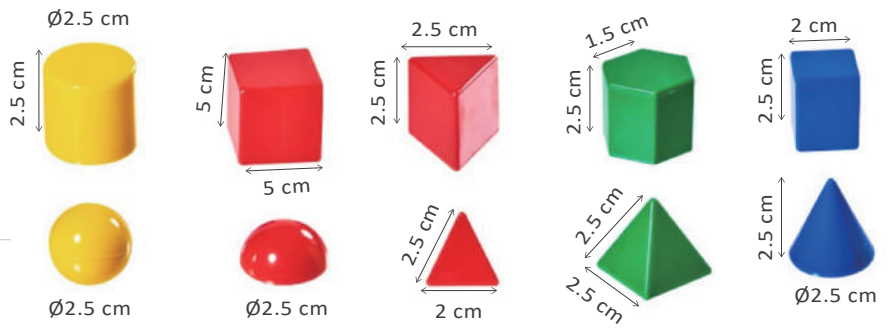

### Mini 3D Geometric Solids Set

Mix 4 colors & 10 shape

**Z194** 80pcs a set  
Storage box -19.5 x 19.5 x 6.5 cm  
1 set/ S storage box+ 4C sticker,  
8/16 set/ 1.85'

**N3** 40pcs a set  
1 set / zip bag, 100 set / 3.4'