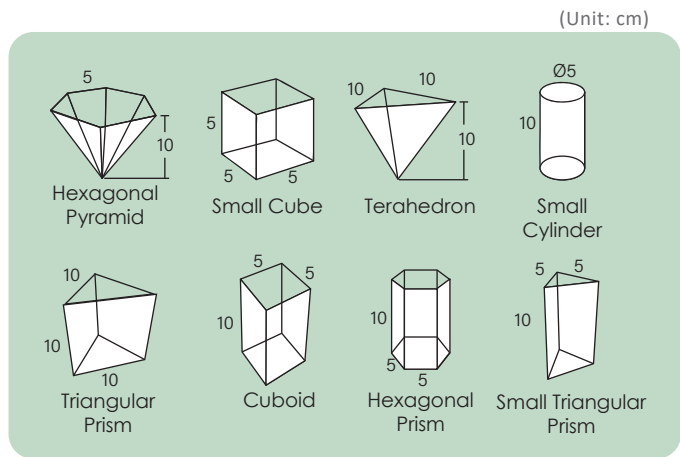

17pcs Small Geometric Solids Set

AB333

Mix 5 colors & 17 shape
1 set / box, 12 set / 1.7'

6pcs Clear Geometric Solids Set

E225

1 set (6 shape) / white box, 20 set / 3.5'

8pcs Clear Geometric Solids Set

AB264

1 set (8 shape) / white box, 20 set / 3.3'

15pcs Clear Geometric Solids Set

G972

1 set (15 shape) / white box, 12 set / 4.2'