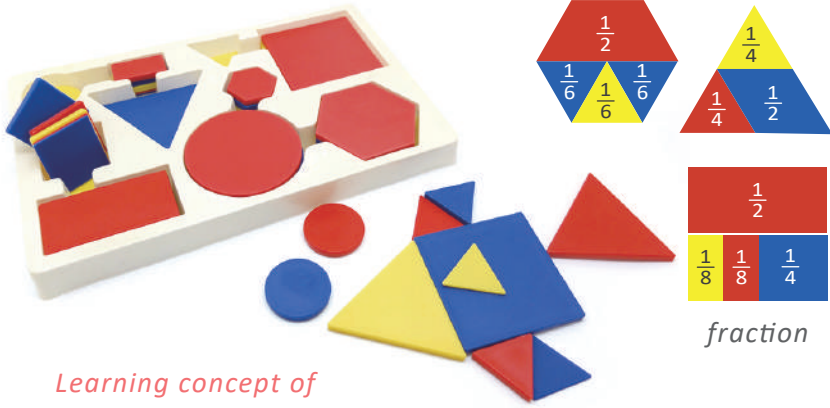

Learning concept of fractions, size & geometry!

60pcs Plastic Relational Attribute Blocks Set

E216

box size: 27.5 x 17.5cm
1 set / white box, 24 set / 1.4'

Each shape has 2 size & 2 thickness

Thickness: 0.5 & 0.16 cm

thickness: 0.2 cm

30pcs Clear Relational Attribute Blocks Set

G959

Mix 3 colors & 5 shapes
1 set/ Durable zip bag, 100sets / 1.4'

48pcs Plastic Fractions Pattern Blocks Set

E206

Mix 4 colors & 6 shape
1 set / zip bag, 100set / 1.4'

thickness: 0.3 cm