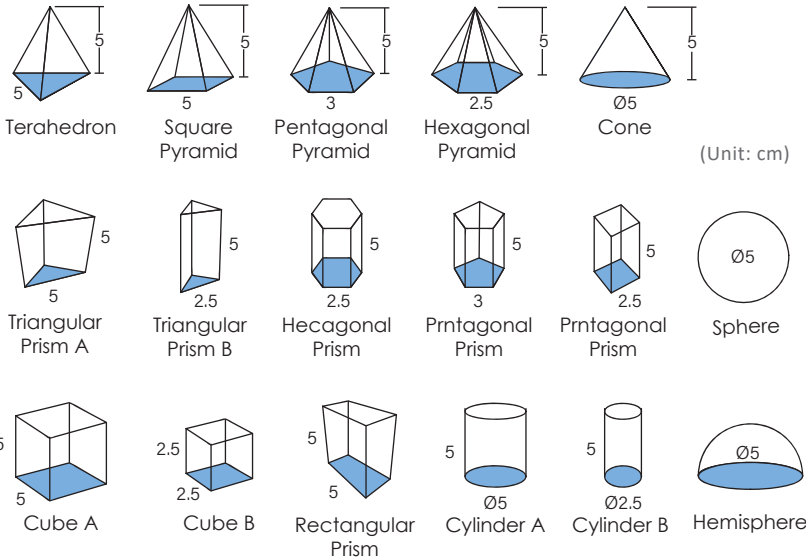

Mini 3D Geometric Solids Set

Mix 4 colors & 10 shape

Z194 80pcs a set
Storage box -19.5 x 19.5 x 6.5 cm
1 set/ S storage box+ 4C sticker,
8/16 set/ 1.85'

N3 40pcs a set
1 set / zip bag, 100 set / 3.4'

17pcs Clear Geometric Solids Set

K469

Mix 17 shape
1 set / box, 12 set / 1.6'