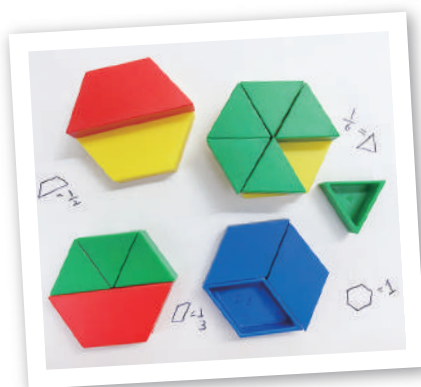

250pcs Hollow Pattern Blocks Set

Mix 6 colors & 6 shape

Y169 Storage box -19.5 x 19.5 x 12H cm

1 set/ M storage box + 4C sticker, 8/16 set/ 3.2'

E199 1 set/ zip bag, 20 set/ 2.1'