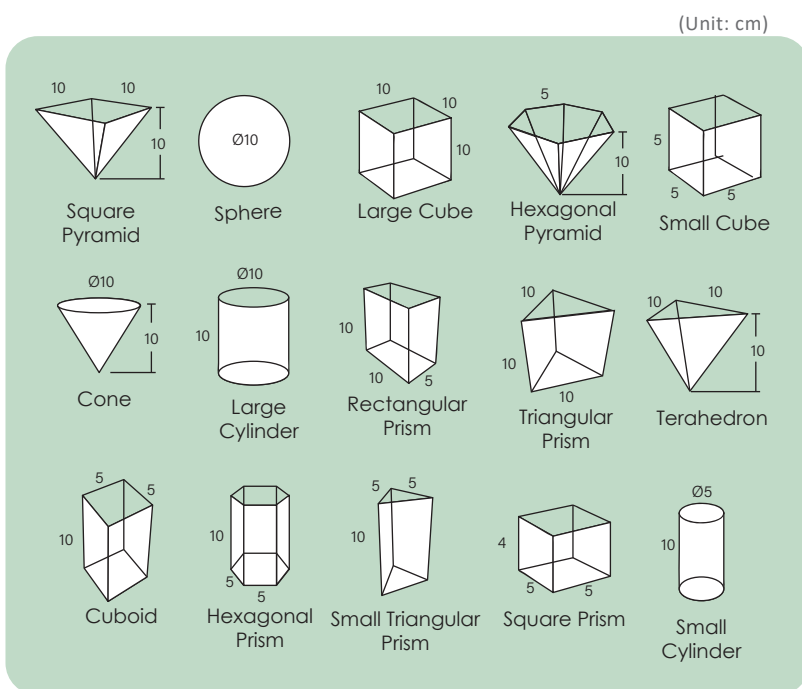

8pcs Clear Geometric Solids Set

AB264

1 set (8 shape) / white box, 20 set / 3.3'

15pcs Clear Geometric Solids Set

G972

1 set (15 shape) / white box, 12 set / 4.2'