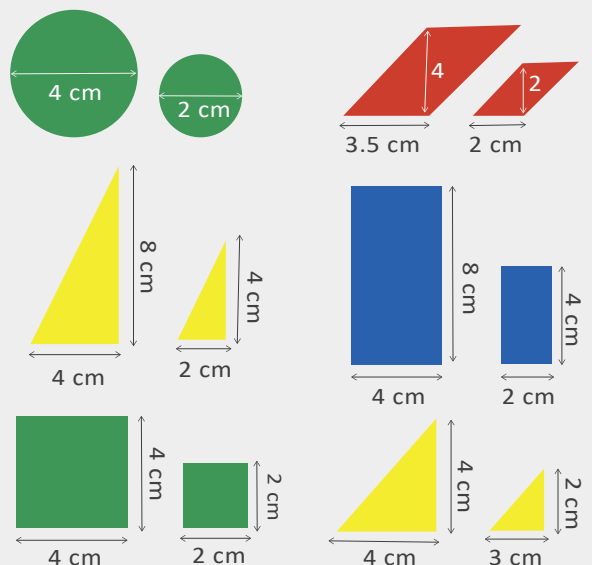

48pcs Plastic Fractions Pattern Blocks Set

E206

Mix 4 colors & 6 shape
1 set / zip bag, 100set / 1.4'

thickness: 0.3 cm