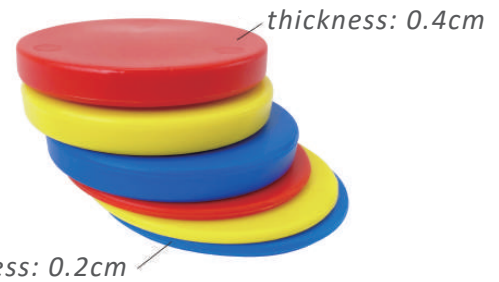

## 2024

**OEM**  
**ODM**

The best way to source Teaching & Craft products.

*This size easy to carry!*  
*The bottom of tray can be use as a stencil for drawing.*  
*Each shape has 2 size & 2 thickness*

**60pcs Plastic Small Attribute Blocks Set**  
**P338**

Block size: Big Square 2.9 x 2.9 cm, Small Square 1.7 x 1.7 cm  
 Mix 3 colors & 5 shape  
 Storage box size: 11.8 x 9.3 x 2.5H cm  
 1 set / Plastic box + shrink, 100sets / 1.2'

*The bottom of tray can be use as a stencil for drawing.*  
*Each shape has 2 size & 2 thickness*