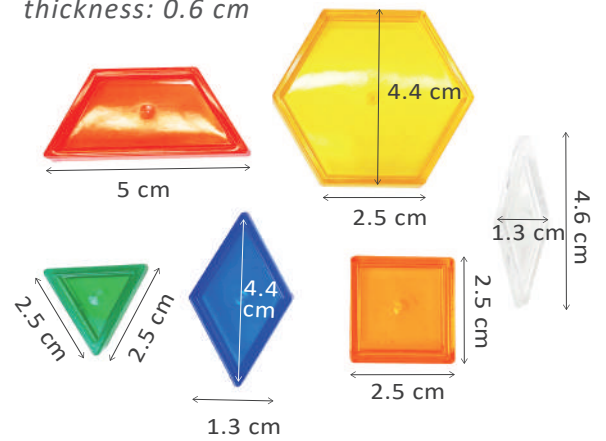

thickness: 0.6 cm

49pcs Clear Pattern Blocks Shapes Set
AB265

Mix 6 colors & 6 shape
1 set/ Durable zip bag, 120 sets/ 1.4'