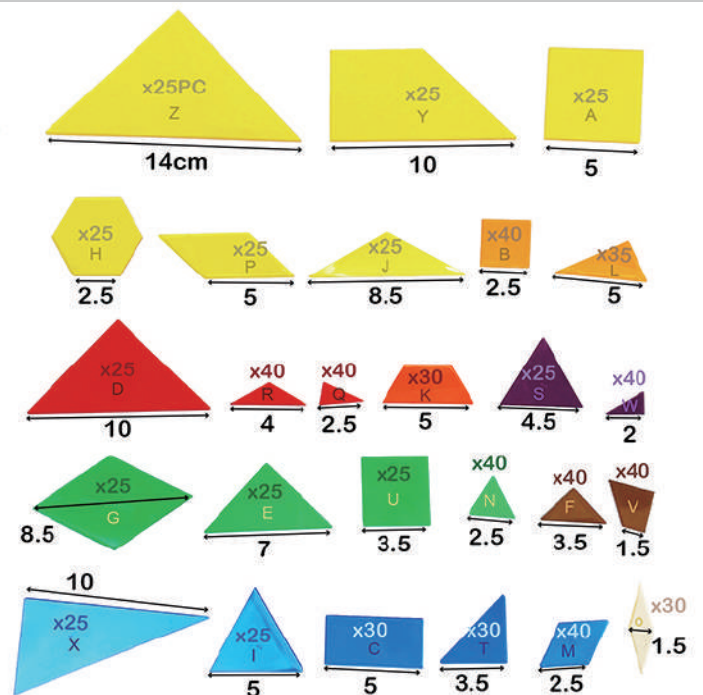

800pcs 26-Shapes Polyaoon Pattern Set
AB270

Mix 8 colors & 26 shape
1 set / Durable zip bag, 8 sets/ 1.3'