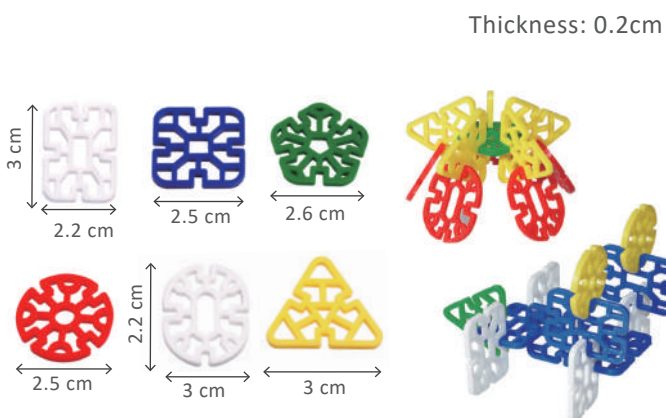

1200pcs Small Geo Flakes Set

Mix 5 colors,6 shapes

Y157

Storage box -19.5 x 19.5 x 11.7H cm

1set / M storstge box+ 4C sticker, 8 /16 set/3.2'

T232

1 set /zip bag, 20 set / 2.3'