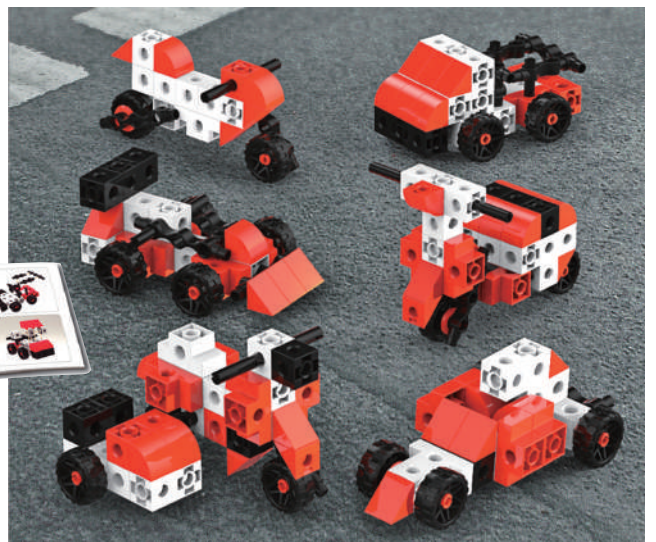

70pcs Road Vehicle Block Set

AB228

Finished vehicle about: 8/ 10/ 11H cm
1 set (mix 3 color)/ color box + instruction book, 20 set / 1.8'