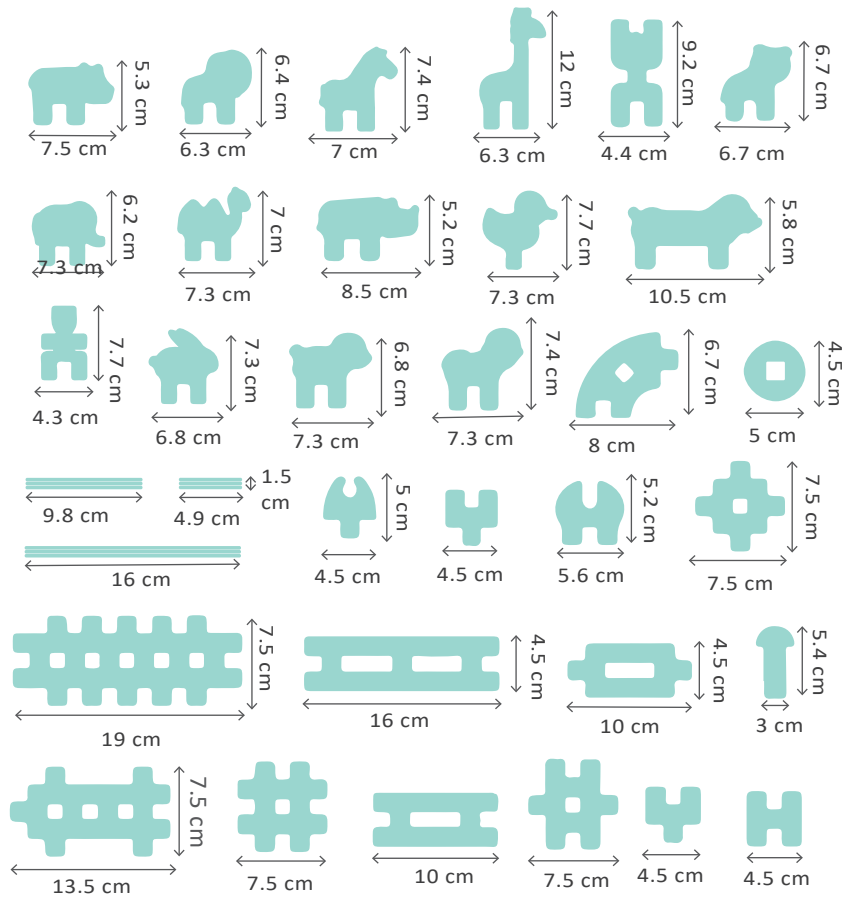

89pcs Zoo Builders Set

H116

Each set mix: 7 shape animals ,
1 people, 13 GEO shapes
1 set (mix 7 color) /zip bag, 20 set / 5.9'

540pcs Zoo Builders Set

AB293

Each set mix: 13 shape animals,
1 people, GEO 19 shapes
BULK (mix 7 color), 1 set / 2.2'

*This set you can create 6 vehicle:
motorcycle, race car, four wheel drive,
scooter, truck, motorcycle with sidecar*

70pcs Road Vehicle Block Set

AB228

Finished vehicle about: 8/ 10/ 11H cm
1 set (mix 3 color)/ color box + instruction book, 20 set / 1.8'