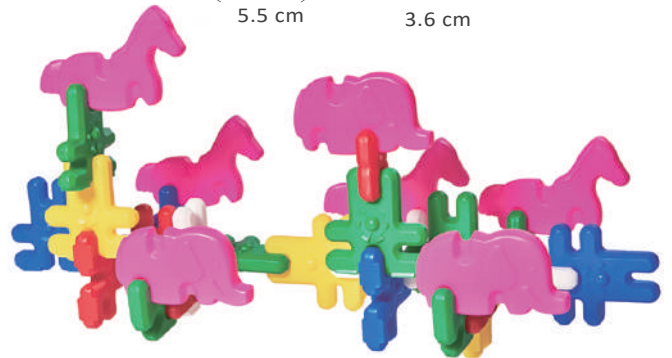

30pcs Transportation Linking Blocks Set

AB291

Size: 8.5 x 4.3 cm
5 shapes: Train, boat, car, bus, airplane
1 set (mix 3 color)/zip bag, 35 set / 5.5'

36pcs Transportation Linking Blocks Set

T224

Size: 8.5 x 4.3 cm
3 shapes : Train, boat, airplane
1 set (mix 4 color)/zip bag, 30 set / 5.5'

32pcs Shape Linking Blocks Set

T225

Size: 4 x 7.8 cm
4 shapes.
1 set (mix 4 color)/zip bag, 35 set / 5.5'

Usage: Domino effect &
learning patience &
spatial concept.

50pcs Bunny Builder Set

AB295

Size: 8 x 8 x 2.4H cm
1 set (mix 5 color)/ zip bag, 20 set / 5.7'