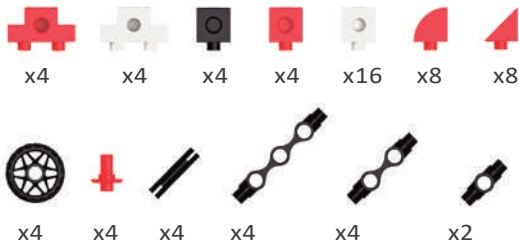

Each set mix:15 shape animals,5 colors

1 set /zip bag, 20 set / 5.8'

89pcs Zoo Builders Set

H116

Each set mix: 7 shape animals ,
1 people, 13 GEO shapes
1 set (mix 7 color) /zip bag, 20 set / 5.9'

540pcs Zoo Builders Set

AB293

Each set mix: 13 shape animals,
1 people, GEO 19 shapes
BULK (mix 7 color), 1 set / 2.2'

*This set you can create 6 vehicle:
motorcycle, race car, four wheel drive,
scooter, truck, motorcycle with sidecar*