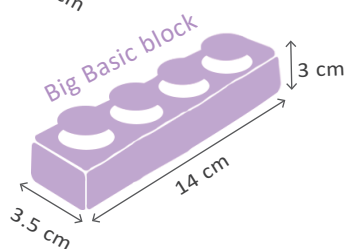

PP Basic Soft Block:

36pc Basic PP Soft Block Set AC192

24pcs x small basic block: 7 x 3.5 x 3H cm
12pcs x big basic block: 14 x 3.5 x 3H cm
4 mix color: red/yellow/blue/green
1 set (4 mix color)/ manual+eco box
16 set/ 2'