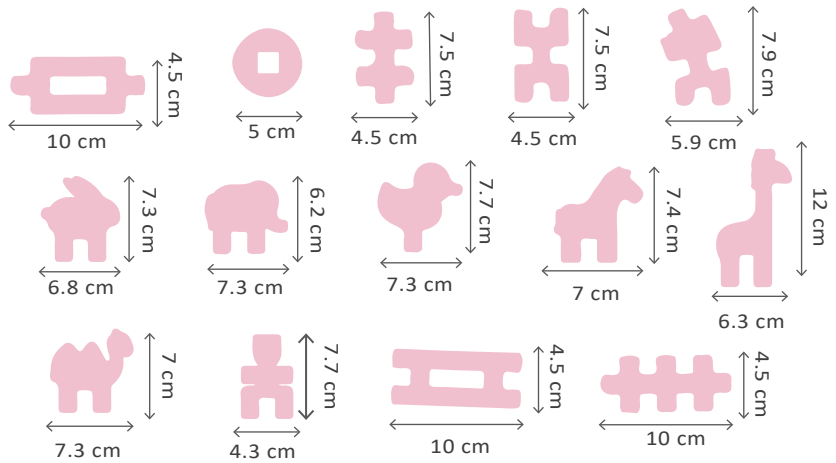

75pcs Animal Builders Set

E212

Each set mix:15 shape animals,5 colors

1 set /zip bag, 20 set / 5.8'