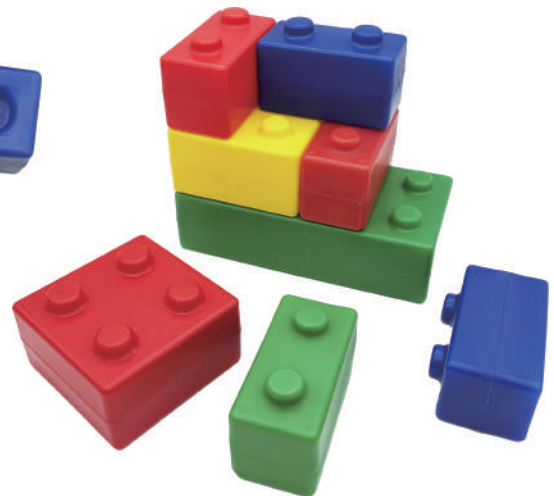

Mix PP Soft Block
With Storage box:

84pc Mix PP Soft Block Set
AC203

48pcs x small basic block: 7 x 3.5 x 3H cm
 24pcs x big basic block: 14 x 3.5 x 3H cm
 8pcs x small advance block: 7 x 7 x 5H cm
 4pcs x big advance block: 14 x 7 x 5H cm
 4 mix color: red/yellow/blue/green
 plastic storage box: 48.5 x 33.5 x 17H cm
 1 set/plastic storage box+ manual, 4 set/4.21'

PP Soft Block Platform:

**4pc PP Soft Block Platform Set
AC205**

blue platform: 28 x 28 cm
1 set/color tray+shrink, 10 set/2.28'

Jumbo PP Soft Block:

**24pc Jumbo PP Soft Block Set
AC259**

12pcs x Jumbo block: 21 x 7 x 9H cm
8pcs x small advance block: 7 x 7 x 5H cm
4pcs x big advance block: 14 x 7 x 5H cm
4 mix color: red/yellow/blue/green
1 set (4 mix color)/color box, 2 set/ 2.45'

**48pc Jumbo PP Soft Block Set
AC260**

24pcs x Jumbo block: 21 x 7 x 9H cm
16pcs x small advance block: 7 x 7 x 5H cm
8pcs x big advance block: 14 x 7 x 5H cm
4 mix color: red/yellow/blue/green
1 set (4 mix color)/ 1.67'