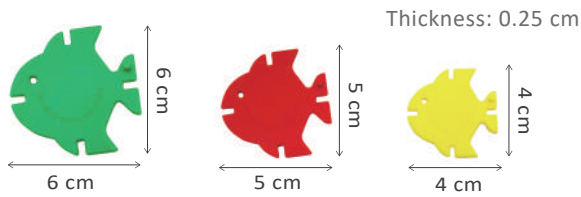

74pcs Circus Builder Set

H114

Each set mix: 3 shape animals, 2 shape geometry
1 set (mix 6 color)/ zip bag, 20 set / 5.8'

Tip connectors:
circular hole

30pcs Large Fish Builder Set

E222

Size: 11 x 11 x 1.5T cm

1 set (mix 5 color)/ zip bag, 20 set / 5'

420pcs Fish Builder Set

Mix 3 Size: 6 cm, 5 cm, 4 cm

Y161 Storage box: 19.5 x 19.5 x 15.5cm
1 set (mix 4 color, 3 sizes)/ L Storage box +
Color label, 12 sets/ 3.1'