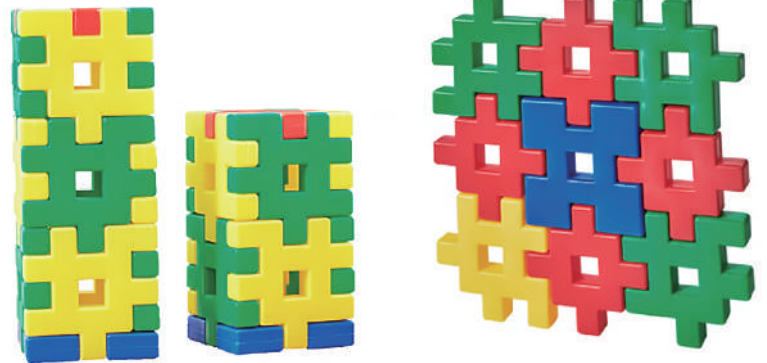

35pcs Triangle Star Building Builders Set

H112

Size: 10 x 10 x 1.8T cm
1 set (mix 5 color) /zip bag, 20 set / 5.9'

30pcs Big Building Builders Set

H109

Size: 10 x 10 x 2T cm
Mix 4 colors,3 shape
1 set /zip bag, 20 set / 5.8'