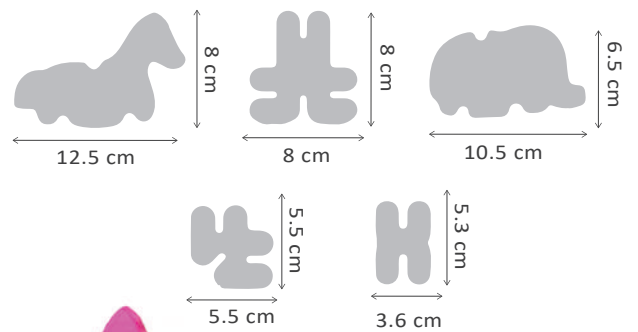

32pcs Shape Linking Blocks Set

T225

Size: 4 x 7.8 cm
4 shapes.
1 set (mix 4 color)/zip bag, 35 set / 5.5'

Usage: Domino effect &
learning patience &
spatial concept.

50pcs Bunny Builder Set

AB295

Size: 8 x 8 x 2.4H cm
1 set (mix 5 color)/ zip bag, 20 set / 5.7'