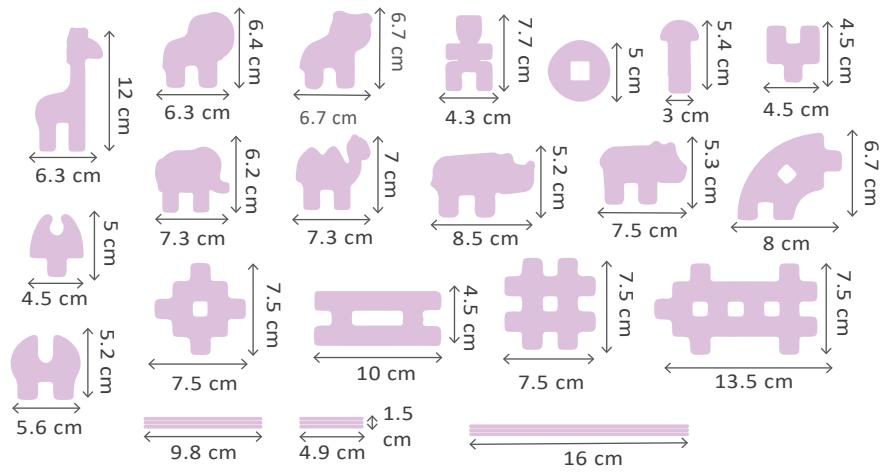

89pcs Zoo Builders Set

H116

Each set mix: 7 shape animals ,
1 people, 13 GEO shapes
1 set (mix 7 color) /zip bag, 20 set / 5.9'

540pcs Zoo Builders Set

AB293

Each set mix: 13 shape animals,
1 people, GEO 19 shapes
BULK (mix 7 color), 1 set / 2.2'