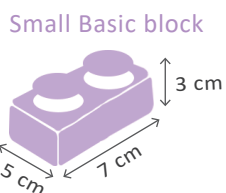

PP Basic Soft Block:

36pc Basic PP Soft Block Set AC192

24pcs x small basic block: 7 x 3.5 x 3H cm
12pcs x big basic block: 14 x 3.5 x 3H cm
4 mix color: red/yellow/blue/green
1 set (4 mix color)/ manual+eco box
16 set/ 2'