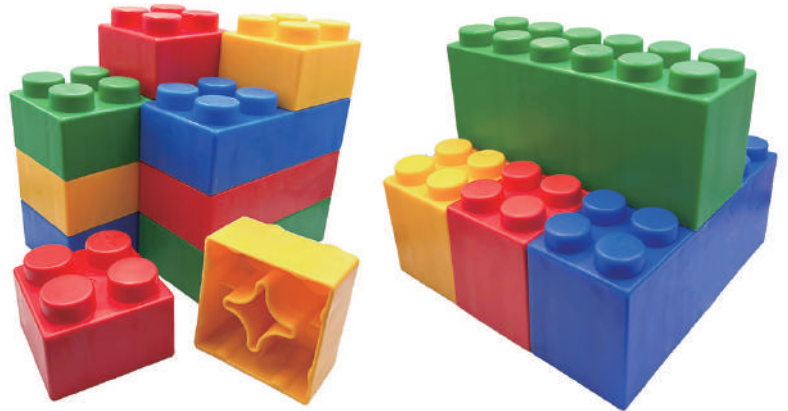

Mix PP Soft Block
With Storage box:

84pc Mix PP Soft Block Set
AC203

48pcs x small basic block: 7 x 3.5 x 3H cm
 24pcs x big basic block: 14 x 3.5 x 3H cm
 8pcs x small advance block: 7 x 7 x 5H cm
 4pcs x big advance block: 14 x 7 x 5H cm
 4 mix color: red/yellow/blue/green
 plastic storage box: 48.5 x 33.5 x 17H cm
 1 set/plastic storage box+ manual, 4 set/4.21'

PP Soft Block Platform:

**4pc PP Soft Block Platform Set
AC205**

blue platform: 28 x 28 cm
1 set/color tray+shrink, 10 set/2.28'

Jumbo PP Soft Block:

**24pc Jumbo PP Soft Block Set
AC259**

12pcs x Jumbo block: 21 x 7 x 9H cm
8pcs x small advance block: 7 x 7 x 5H cm
4pcs x big advance block: 14 x 7 x 5H cm
4 mix color: red/yellow/blue/green
1 set (4 mix color)/color box, 2 set/ 2.45'

**48pc Jumbo PP Soft Block Set
AC260**

24pcs x Jumbo block: 21 x 7 x 9H cm
16pcs x small advance block: 7 x 7 x 5H cm
8pcs x big advance block: 14 x 7 x 5H cm
4 mix color: red/yellow/blue/green
1 set (4 mix color)/ 1.67'