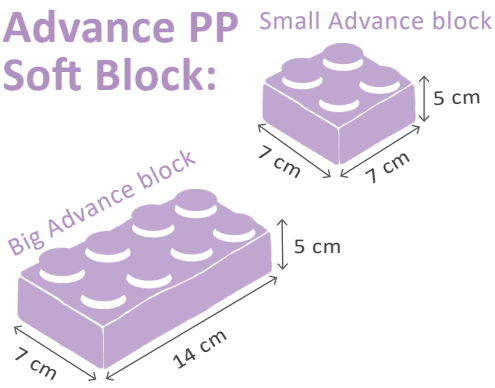

Advance PP Soft Block:

12pc Advance PP Soft Block Set

AC261

8pcs x small advance block: 7 x 7 x 5H cm
4pcs x big advance block: 14 x 7 x 5H cm
4 mix color: red/yellow/blue/green
1 set (4 mix color)/color box, 16 set/2.56'