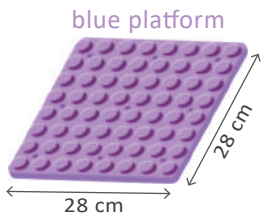

PP Soft Block Platform:

**4pc PP Soft Block Platform Set
AC205**

blue platform: 28 x 28 cm
1 set/color tray+shrink, 10 set/2.28'