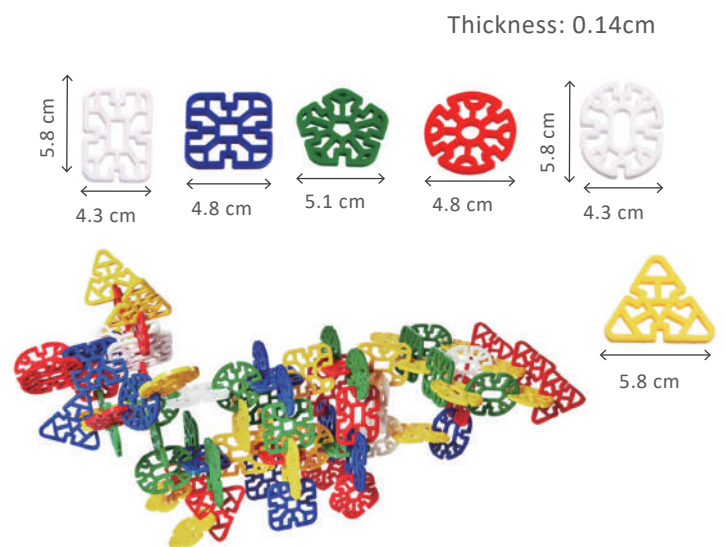

F193

Size: 7.4 x 5.6 x 3T cm

1PCS doll head & eye sticker

1 set (mix 4 color) /zip bag, 28 set / 5.7'

110pcs Animals and Train Builder Set

AB290

Square Blocks: 3.1 x 3.1 x 2.4H cm

3 animals, people figures, wheels, big & small bricks, total 110 pieces. It can be able to assemble the moving train.

125pcs Big Geo Flakes Set

F183

Mix 5 colors, 8 shapes

1 set /zip bag, 24 set / 2.4'

1200pcs Small Geo Flakes Set

Mix 5 colors,6 shapes

Y157

Storage box -19.5 x 19.5 x 11.7H cm

1set / M storstge box+ 4C sticker, 8 /16 set/3.2'

T232

1 set /zip bag, 20 set / 2.3'

145pcs Big Geo Flakes Set

T231

Mix 5 colors, 6 shapes

1 set /zip bag, 20 set / 2.3'

4 connection places: head-feet/
hand-hand/ hand-shoulder/ hand-under arm