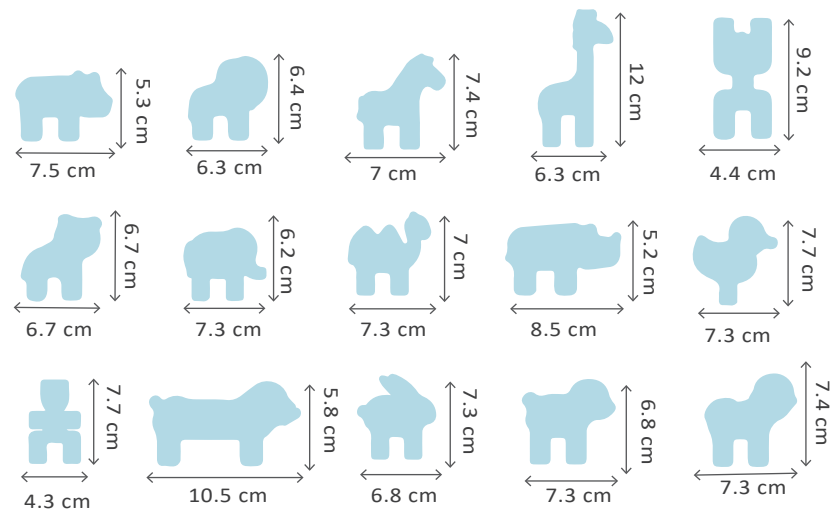

64pcs Numebr Building Builders Set

E210

45PCS Number building blocks: 0-9,+ -x÷= (each 3PCS)

19PCS other 6 shapes

1 set (mix 6 color) /zip bag, 20 set / 3.7'

60pcs Alphabet Building Builders Set

E211

52PCS Alphabet building blocks: A-Z (each 2PCS)

8PCS other 3 shapes

1 set (mix 6 color) /zip bag, 20 set / 3.7'

60pcs Ferris Wheel Building Builders Set

S59

Mix 14 shape, 4 color

1 set /zip bag, 24 set / 5.9'

75pcs Animal Builders Set

E212

Each set mix:15 shape animals,5 colors

1 set /zip bag, 20 set / 5.8'