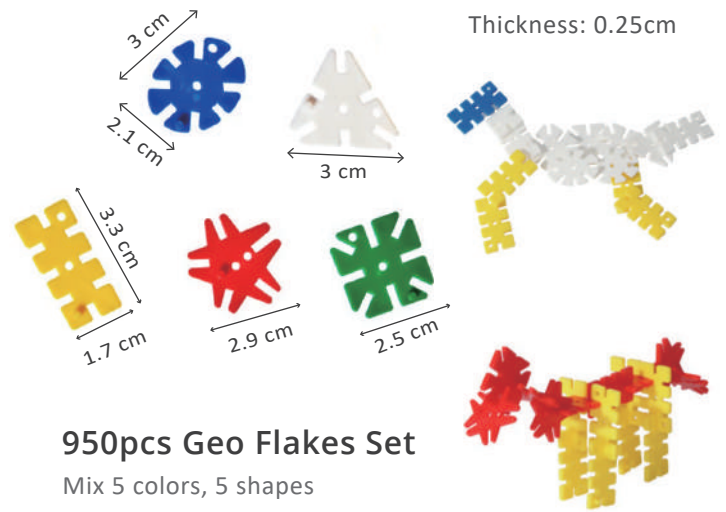

950pcs Geo Flakes Set

Mix 5 colors, 5 shapes

Y159

Storage box -19.5 x 19.5 x 11.7H cm

1 set / M storstge box + 4C sticker, 8 /16 set/3.2'

F182

1 set /zip bag, 20 set / 2.3'