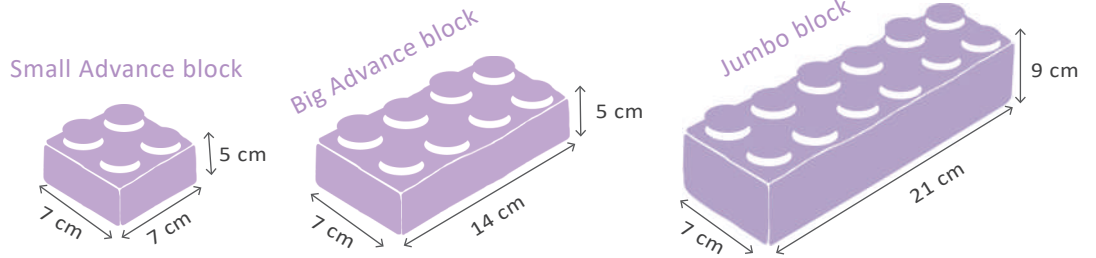

Jumbo PP Soft Block:

**24pc Jumbo PP Soft Block Set
AC259**

12pcs x Jumbo block: 21 x 7 x 9H cm
8pcs x small advance block: 7 x 7 x 5H cm
4pcs x big advance block: 14 x 7 x 5H cm
4 mix color: red/yellow/blue/green
1 set (4 mix color)/color box, 2 set/ 2.45'