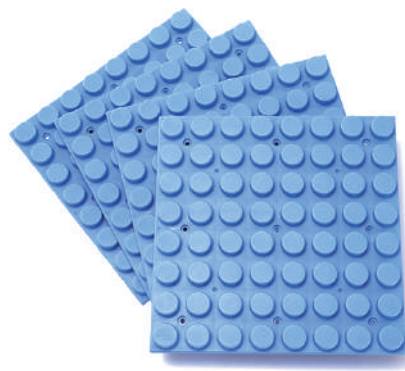

60pc Mix PP Soft Block Set
AC199

30pcs x small basic block: 7 x 3.5 x 3H cm
 15pcs x big basic block: 14 x 3.5 x 3H cm
 10pcs x small advance block: 7 x 7 x 5H cm
 5pcs x big advance block: 14 x 7 x 5H cm
 5 mix color: red/yellow/blue/green/orange
 1 set (5 mix color)/manual+color box, 6 set/ 2'

34pc Mix PP Soft Block Set
AC200

16pcs x single block: 3.5 x 3.5 x 3H cm
 8pcs x small basic block: 7 x 3.5 x 3H cm
 4pcs x big basic block: 14 x 3.5 x 3H cm
 4pcs x small advance block: 7 x 7 x 5H cm
 2pcs x big advance block: 14 x 7 x 5H cm
 4 mix color: red/yellow/blue/green
 1 set (4 mix color)/manual+eco box, 16 set/ 2.34'

Mix PP Soft Block
With Storage box:

84pc Mix PP Soft Block Set
AC203

48pcs x small basic block: 7 x 3.5 x 3H cm
 24pcs x big basic block: 14 x 3.5 x 3H cm
 8pcs x small advance block: 7 x 7 x 5H cm
 4pcs x big advance block: 14 x 7 x 5H cm
 4 mix color: red/yellow/blue/green
 plastic storage box: 48.5 x 33.5 x 17H cm
 1 set/plastic storage box+ manual, 4 set/4.21'

PP Soft Block Platform:

**4pc PP Soft Block Platform Set
AC205**

blue platform: 28 x 28 cm
1 set/color tray+shrink, 10 set/2.28'

Jumbo PP Soft Block:

**24pc Jumbo PP Soft Block Set
AC259**

12pcs x Jumbo block: 21 x 7 x 9H cm
8pcs x small advance block: 7 x 7 x 5H cm
4pcs x big advance block: 14 x 7 x 5H cm
4 mix color: red/yellow/blue/green
1 set (4 mix color)/color box, 2 set/ 2.45'