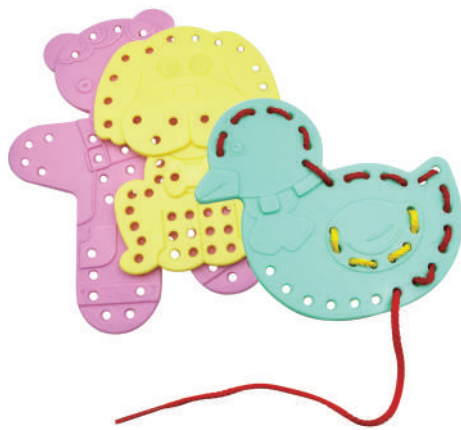

Threading toys

2024

The best way to source Teaching & Craft products.

Extra long 2cm aglet
Easy threading for little hands

9PCS Macaron Threading Board Set AB285

9PCS threading board
27 PCS shoelaces (mix 3 color)
1 set (mix 3 color) / zip bag, 40 set / 2.5'

9PCS Colorful Threading Board Set E35

9PC threading board
27 PCS shoelaces (mix 3 color)
1 set (mix 3 color) / zip bag, 40 set / 2.5'

Geometry Linking Chain Set

AB286 -Set of 20PCS
Mix 4 colors ,5 shapes
1 set / bag, 100 bag / 2.3'

AB287 -Set of 40PCS
Mix 4 colors ,5 shapes
1 set / bag, 60 bag / 3.2'

Learning concept of
shapes, colors &
counting.

unit : cm

500pcs Geo Linking Chain Set

Mix 4 colors ,3 shapes

Y156

Storage box -19.5 x 19.5 x 11.7 cm
1 set/ M storage box+
4C sticker, 8/16set / 3.2'

G951

1 set/ zip bag, 24 set / 2.4'

unit : cm

40pcs Geo Linking Set

H353

Mix 4 colors ,5 shapes
1 set/ zip bag, 100 set / 1.4'

200pcs Big Geo Linking Chain Set

Size: 7.3 X 5.1 cm