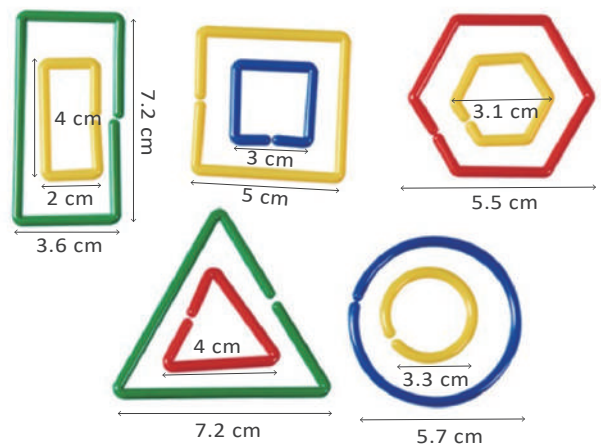

9PCS Colorful Threading Board Set E35

9PC threading board
27 PCS shoelaces (mix 3 color)
1 set (mix 3 color) / zip bag, 40 set / 2.5'

Geometry Linking Chain Set

AB286 -Set of 20PCS
Mix 4 colors ,5 shapes
1 set / bag, 100 bag / 2.3'

AB287 -Set of 40PCS
Mix 4 colors ,5 shapes
1 set / bag, 60 bag / 3.2'

Learning concept of
shapes, colors &
counting.

unit : cm

500pcs Geo Linking Chain Set

Mix 4 colors ,3 shapes

Y156

Storage box -19.5 x 19.5 x 11.7 cm
1 set/ M storage box+
4C sticker, 8/16set / 3.2'

G951

1 set/ zip bag, 24 set / 2.4'

unit : cm

40pcs Geo Linking Set

H353

Mix 4 colors ,5 shapes
1 set/ zip bag, 100 set / 1.4'

200pcs Big Geo Linking Chain Set

Size: 7.3 X 5.1 cm

Y155

Storage box -19.5 x 19.5 x 15.5 cm
1 set (mix 4 colors)/ L storage box+
4C sticker,12 set/ 3.1'

E208

1 set (mix 4 colors) /zip bag, 16 set / 2.9'

500pcs Geo Linking Chain Set

Size: 4.3 X 1.7 cm

Y154

Storage box -19.5 x 19.5 x 11.7 cm
1 set (mix 4 colors)/ M storage box + 4C sticker,
8/16 set/ 3.2'