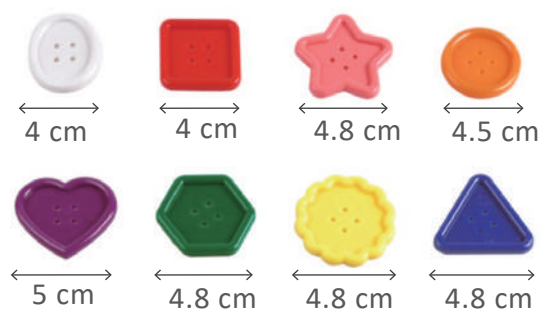

Y148

Storage box -19.5 x 19.5 x 11.7H cm
1set / M storage box+4C sticker, 8 /16 set/3.2'

F191

1 set /zip bag, 20 set / 2.3'

Shape & color sorting

96pcs Lacing Button Set

81 pcs mix 3 colors, 3 shapes buttons: 5 cm
15 pcs shoelaces (mix 3 color)

Y147

Storage box -19.5 x 19.5 x 6.5 cm
1 set/S storage box+4C sticker, 8/16 set/ 1.85'

E209

1 set /zip bag, 20 set / 1.5'

90PCS BIG CLEAR BUTTONS SET

U201

Buttons (Mix 9 clear colors ,8 shapes)
1 set/ zip bag, 35 set / 1.6'

90PCS BIG BUTTONS SET

S63

Buttons (Mix 10 opaque colors ,8 shapes)
1 set/ zip bag, 35 set / 1.6'

400PCS SMALL BUTTONS SET

Buttons about 2.5cm, about 380g
(Mix 10 colors ,14 shapes)

S64

Mix 10 opaque colors
1set/ zip bag, 40set/ 1.6'