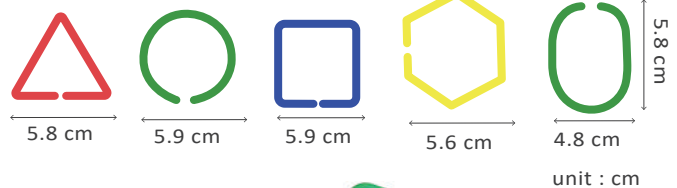

Geometry Linking Chain Set

AB286 -Set of 20PCS
Mix 4 colors ,5 shapes
1 set / bag, 100 bag / 2.3'

AB287 -Set of 40PCS
Mix 4 colors ,5 shapes
1 set / bag, 60 bag / 3.2'