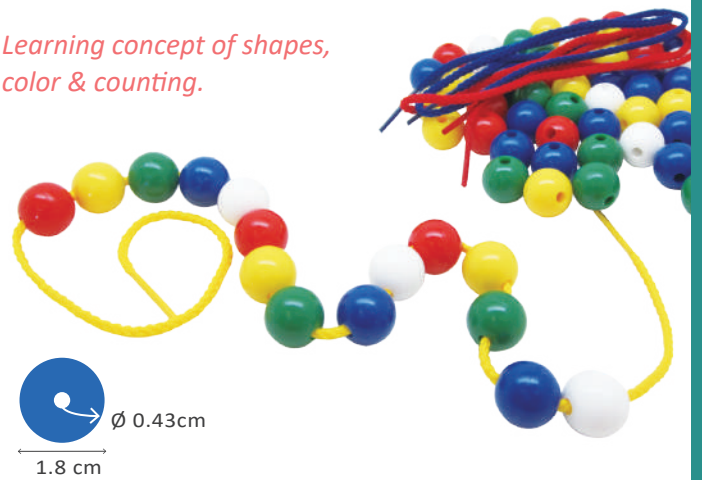

206pcs Lacing Abacus Beads Set

200 pcs mix 5 colors beads
6 PCS shoelaces (mix 5 color)

Y151

Storage box -19.5 x 19.5 x 6.5 cm
1 set/ S storage box + 4C sticker, 8/16 set/ 1.85'

E191

1 set /zip bag, 16 set / 1'

Learning concept of shapes, color & counting.

306pcs Lacing Round Beads Set

300 pcs beads (mix 5 color)
6 pcs shoelaces (mix 3 color)

Y150

Storage box -19.5 x 19.5 x 6.5 cm
1 set/S storage box + 4C sticker, 8/16 set/ 1.85'

F190

1 set / bag, 20 bag / 1.4'