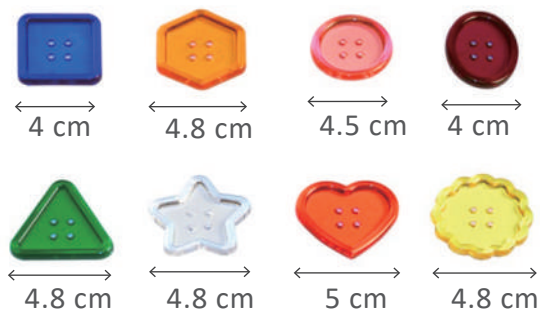

Y149

Storage box -19.5 x 19.5 x 15.5 cm
1 set/L storage box+ 4C sticker,12 set/ 3.1'

F189

1 set /zip bag, 20 set / 3.7'

1 diameter only

226pcs Lacing Button Set

220PCS 1-5 holes stackable buttons (Mix 5 colors)
6 PCS shoelaces. (Mix 3 colors)

Y148

Storage box -19.5 x 19.5 x 11.7H cm
1set / M storage box+4C sticker, 8 /16 set/3.2'

F191

1 set /zip bag, 20 set / 2.3'

Shape & color sorting

96pcs Lacing Button Set

81 pcs mix 3 colors, 3 shapes buttons: 5 cm
15 pcs shoelaces (mix 3 color)

Y147

Storage box -19.5 x 19.5 x 6.5 cm
1 set/S storage box+4C sticker, 8/16 set/ 1.85'

E209

1 set /zip bag, 20 set / 1.5'

90PCS BIG CLEAR BUTTONS SET

U201

Buttons (Mix 9 clear colors ,8 shapes)
1 set/ zip bag, 35 set / 1.6'