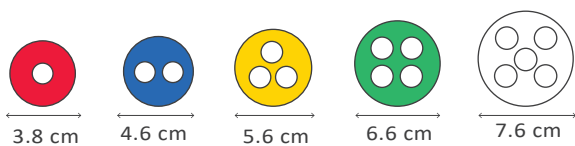

60PCS Lacing Button Set

F192

50 pcs mix 5 colors ,5 size button
4 pcs doll head: 6.5 x 5.1 cm
6 pcs shoelaces (mix 3 colors)
1 set/ zip bag, 20 set / 2.4'