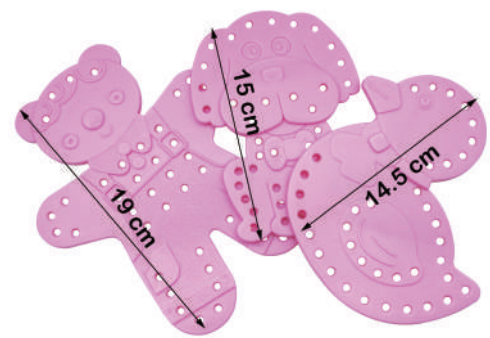

Threading toys

2024

The best way to source Teaching & Craft products.

Extra long 2cm aglet
Easy threading for little hands

9PCS Macaron Threading Board Set AB285

9PCS threading board
27 PCS shoelaces (mix 3 color)
1 set (mix 3 color) / zip bag, 40 set / 2.5'

9PCS Colorful Threading Board Set E35

9PC threading board
27 PCS shoelaces (mix 3 color)
1 set (mix 3 color) / zip bag, 40 set / 2.5'

Geometry Linking Chain Set

AB286 -Set of 20PCS
Mix 4 colors ,5 shapes
1 set / bag, 100 bag / 2.3'

G951

1 set/ zip bag, 24 set / 2.4'

unit : cm

40pcs Geo Linking Set

H353

Mix 4 colors ,5 shapes
1 set/ zip bag, 100 set / 1.4'

200pcs Big Geo Linking Chain Set

Size: 7.3 X 5.1 cm

Y155

Storage box -19.5 x 19.5 x 15.5 cm
1 set (mix 4 colors)/ L storage box+
4C sticker,12 set/ 3.1'

E208

1 set (mix 4 colors) /zip bag, 16 set / 2.9'

500pcs Geo Linking Chain Set

Size: 4.3 X 1.7 cm

Y154

Storage box -19.5 x 19.5 x 11.7 cm
1 set (mix 4 colors)/ M storage box + 4C sticker,
8/16 set/ 3.2'