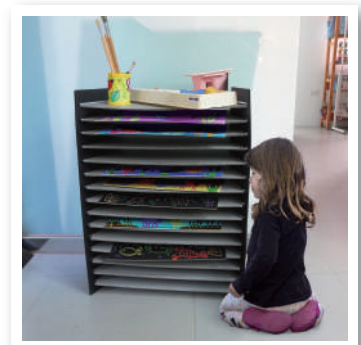

KD Drying Rack

PC67

FINISH SIZE: 59.2 x 33.3 x 79H cm

Blackfoot: 79 x 35cm 2pcs

Grey shelf: 55 x 31cm 15pcs

BULK, 1 SET / 1.35'