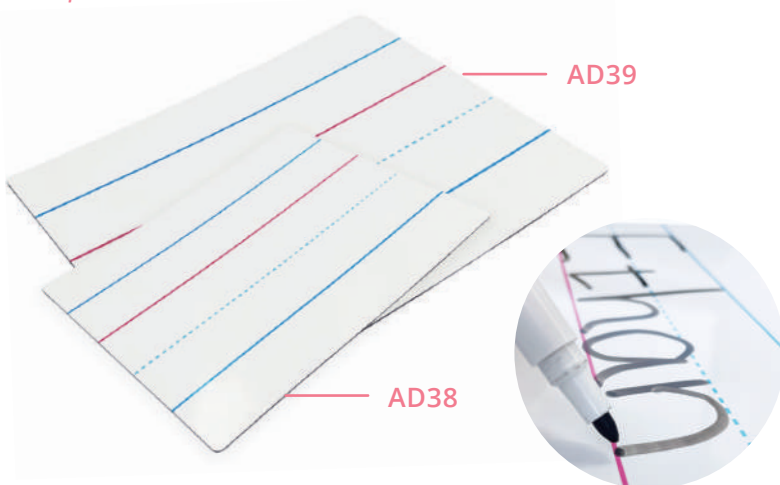

EVA 5T mm + magnet 0.5T mm

Size: 60 x 70 h mm

letter a-z x 26pcs , number 0-9 x 10 pcs

1 set / bucket, 12 set / 2.3'

*\*Magnetic back can fit on any steel board or fridge.*

*\*Lines assists kids easier to practice alphabet at correct position.*

**Magnetic alphabet practicing whiteboard**

**AD38**

size: 200 x 150 x 0.5T mm  
dry erase & line printed  
1pc/bag, 200pc/0.3'

**AD39**

size: 300 x 200 x 0.5T mm  
dry erase & line printed  
1pc/bag, 100pc/0.3'