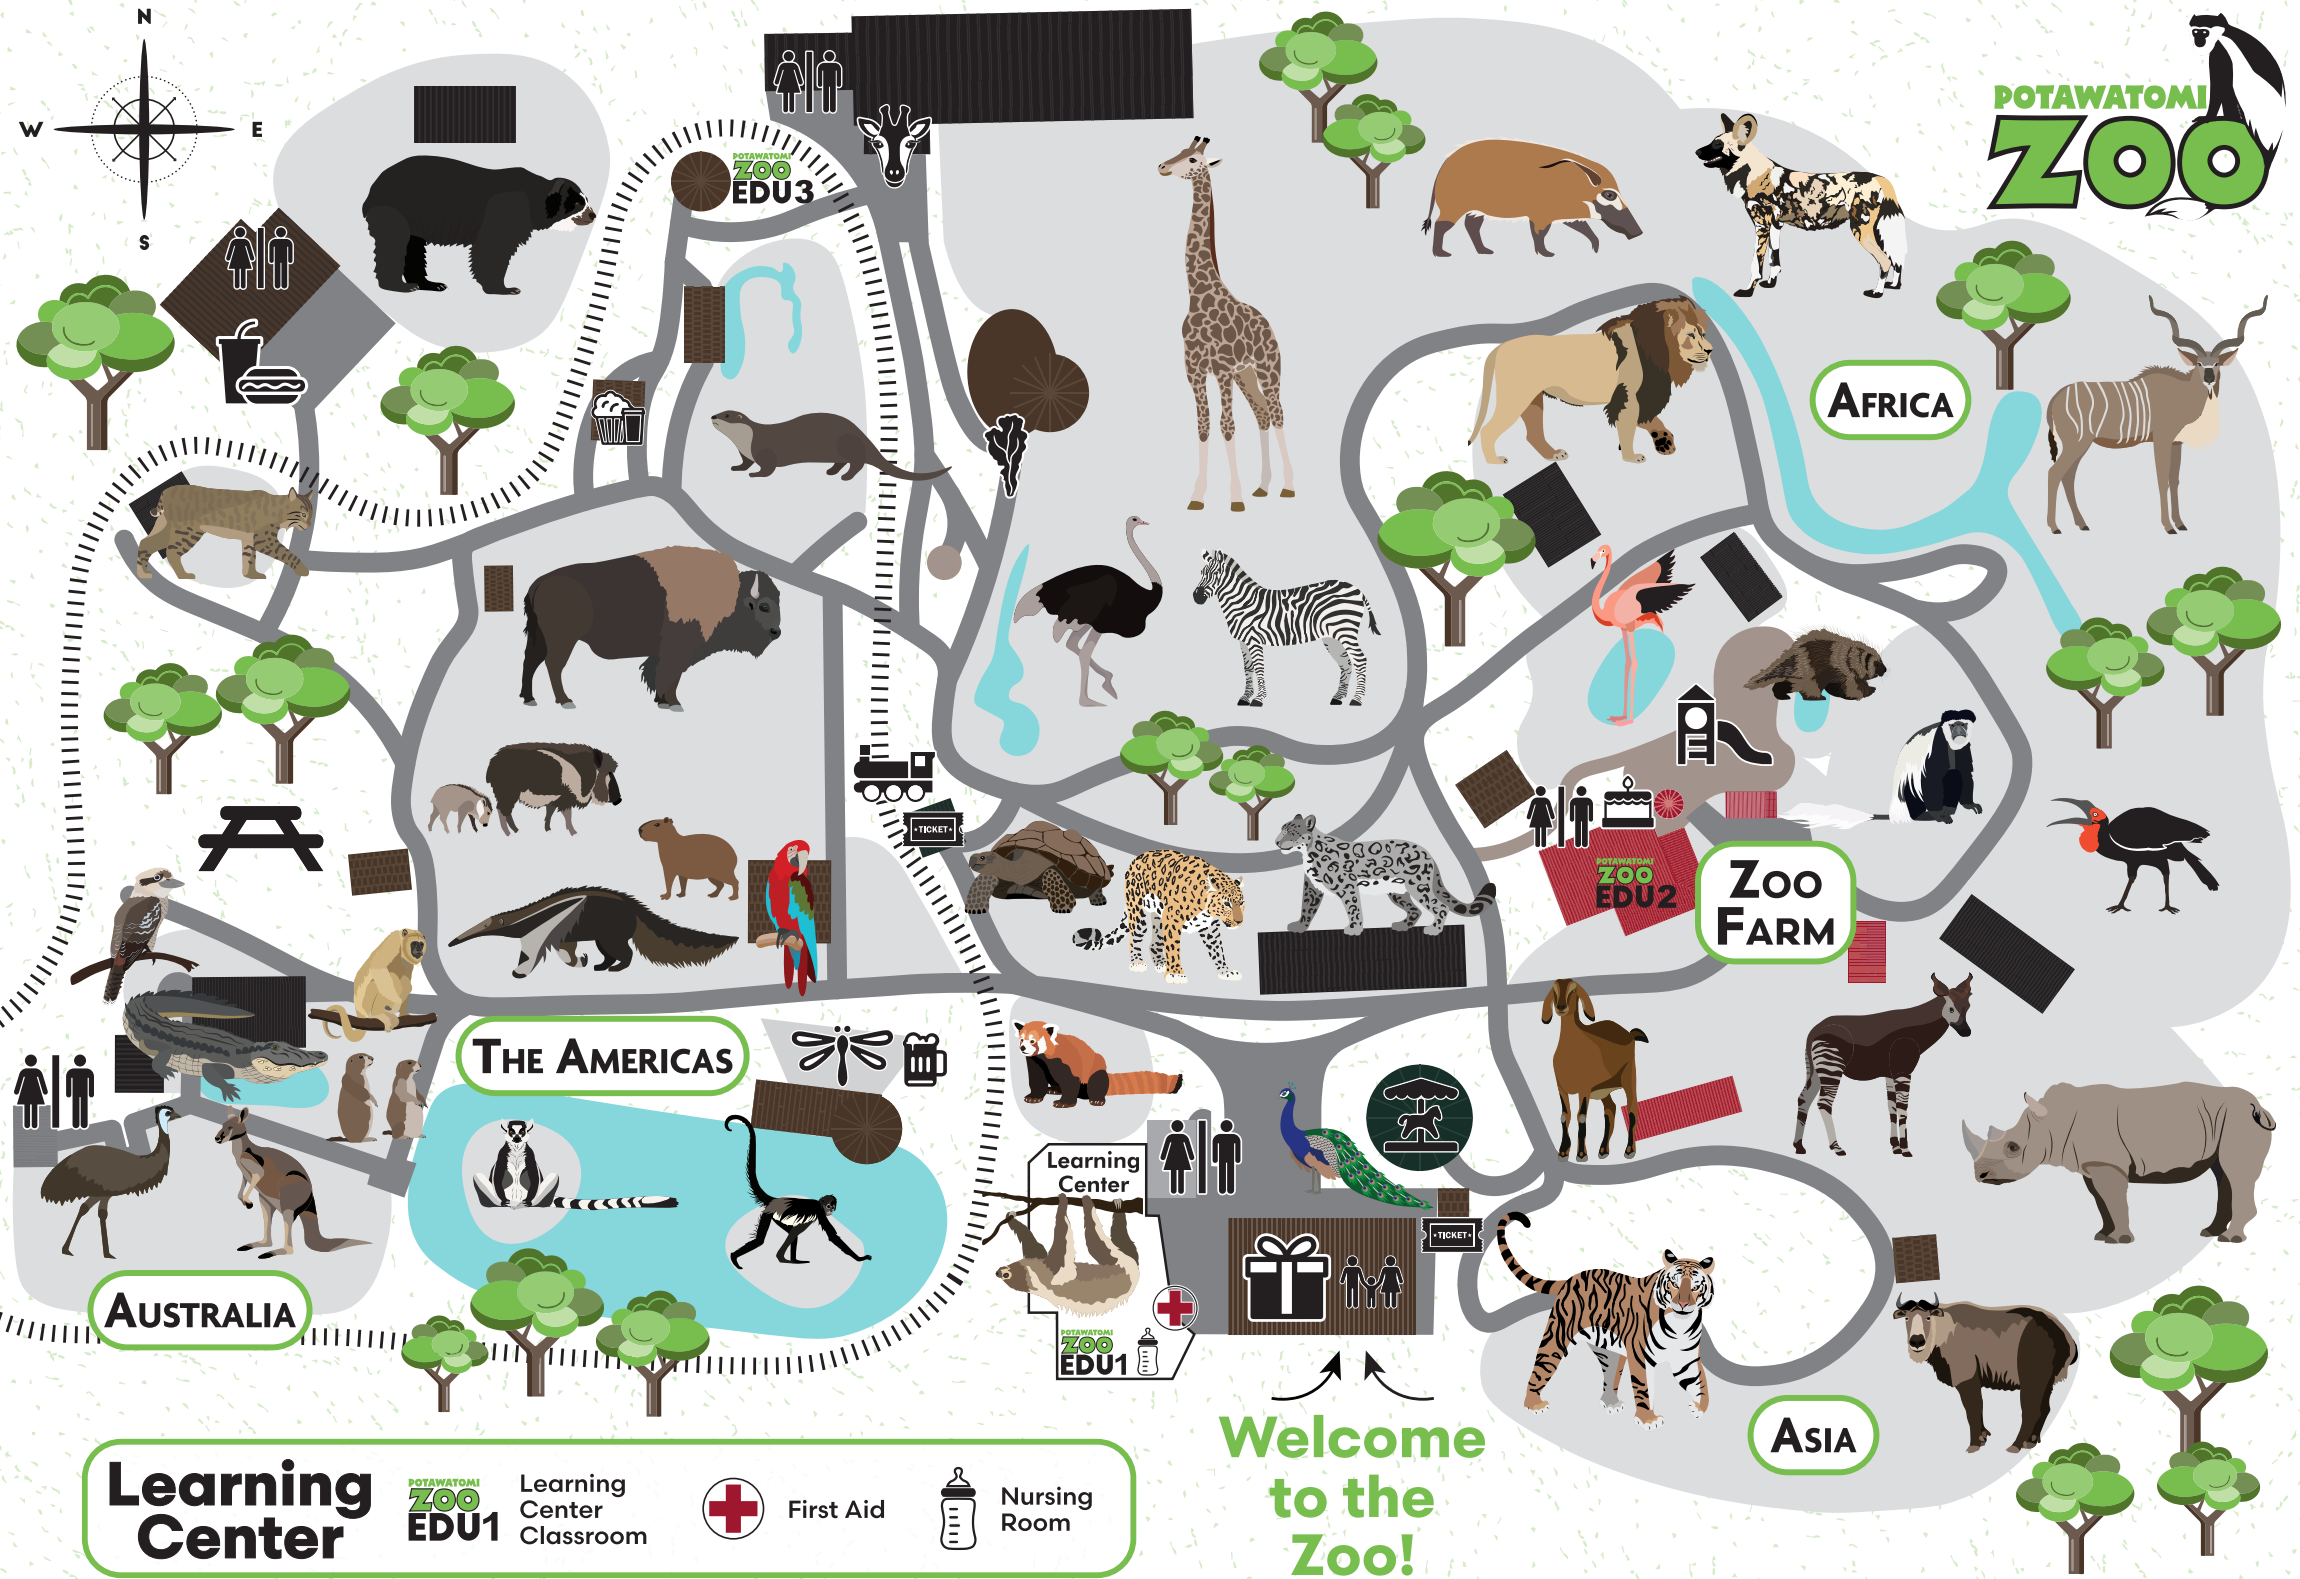

POTAWATOMI ZOO

500 S. Greenlawn Avenue • South Bend, IN 46615
potawatomizoo.org • (574) 235-9800

VISITOR GUIDE

March 29 - November 24

2024

See & Do

-  Admission & Membership
-  Gift Shop & Exit
-  Attraction Tickets & Strollers
-  Restrooms
-  The Lodge Cafe
-  Otter Outpost Snacks
-  Monkey Bar
-  Picnic Grove
-  Potawatomi Express Train
-  Endangered Species Carousel
-  Play Area
-  Birthday Party Station
-  Dragonfly Deck
-  STEM Classroom
-  River Run Education Yurt
-  Giraffe Feeding Deck
-  Giraffe Visitor Center

Learning Center

Learning Center Classroom

First Aid

Nursing Room

Welcome to the Zoo!

ASIA

AFRICA

THE AMERICAS

AUSTRALIA

ZOO FARM

ZOO2

ZOO3

ZOO1