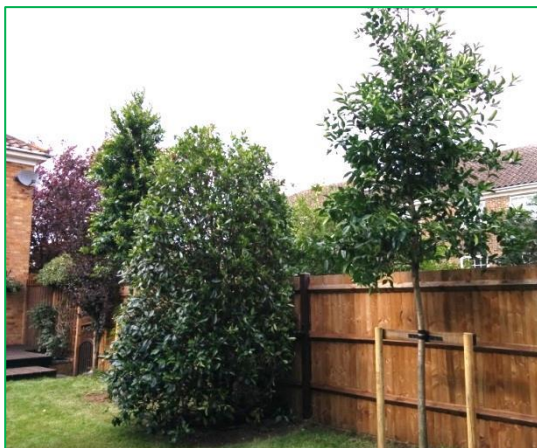

PRACTICALITY BROWN

TREES FACT SHEET: SCREENING

We can supply a range of quality trees for decorative or screening, which are particularly useful to create privacy in your garden.

Screening Trees

These trees may have a clear stem to reach up to fence panel height of around 1.8-2m with a full bushy canopy above. This type of screening is particularly useful if you are overlooked by neighbouring properties but would like to retain lower-level exposure i.e. of an attractive wall or bedding plants.

We can also supply feathered trees that have full growth from the ground upwards and offer the same screening ability.

Generally, evergreens are preferred for this purpose as they remain a permanent feature throughout the year. Screening trees seasons can be planted densely to achieve maximum effect from the offset; however, planting a selection of trees, if space allows, can provide rich contrast and seasonal interest.

Example of species and prices

Species	Girth	Height	Price
Holly (Ilex Nellie R. Stevens)	16-18cm	350-400cm	£951
Japanese Privet (Ligustrum japonicum)	20-25cm	350-400cm	£670
Prunus laurocerasus Novita (Cherry Laurel)	20-25cm	350-400	£822
Photinia fraseri Red Robin	16-18cm	350-400cm	£665
Viburnum tinus Lucidum	12-14cm	200-250cm	£425