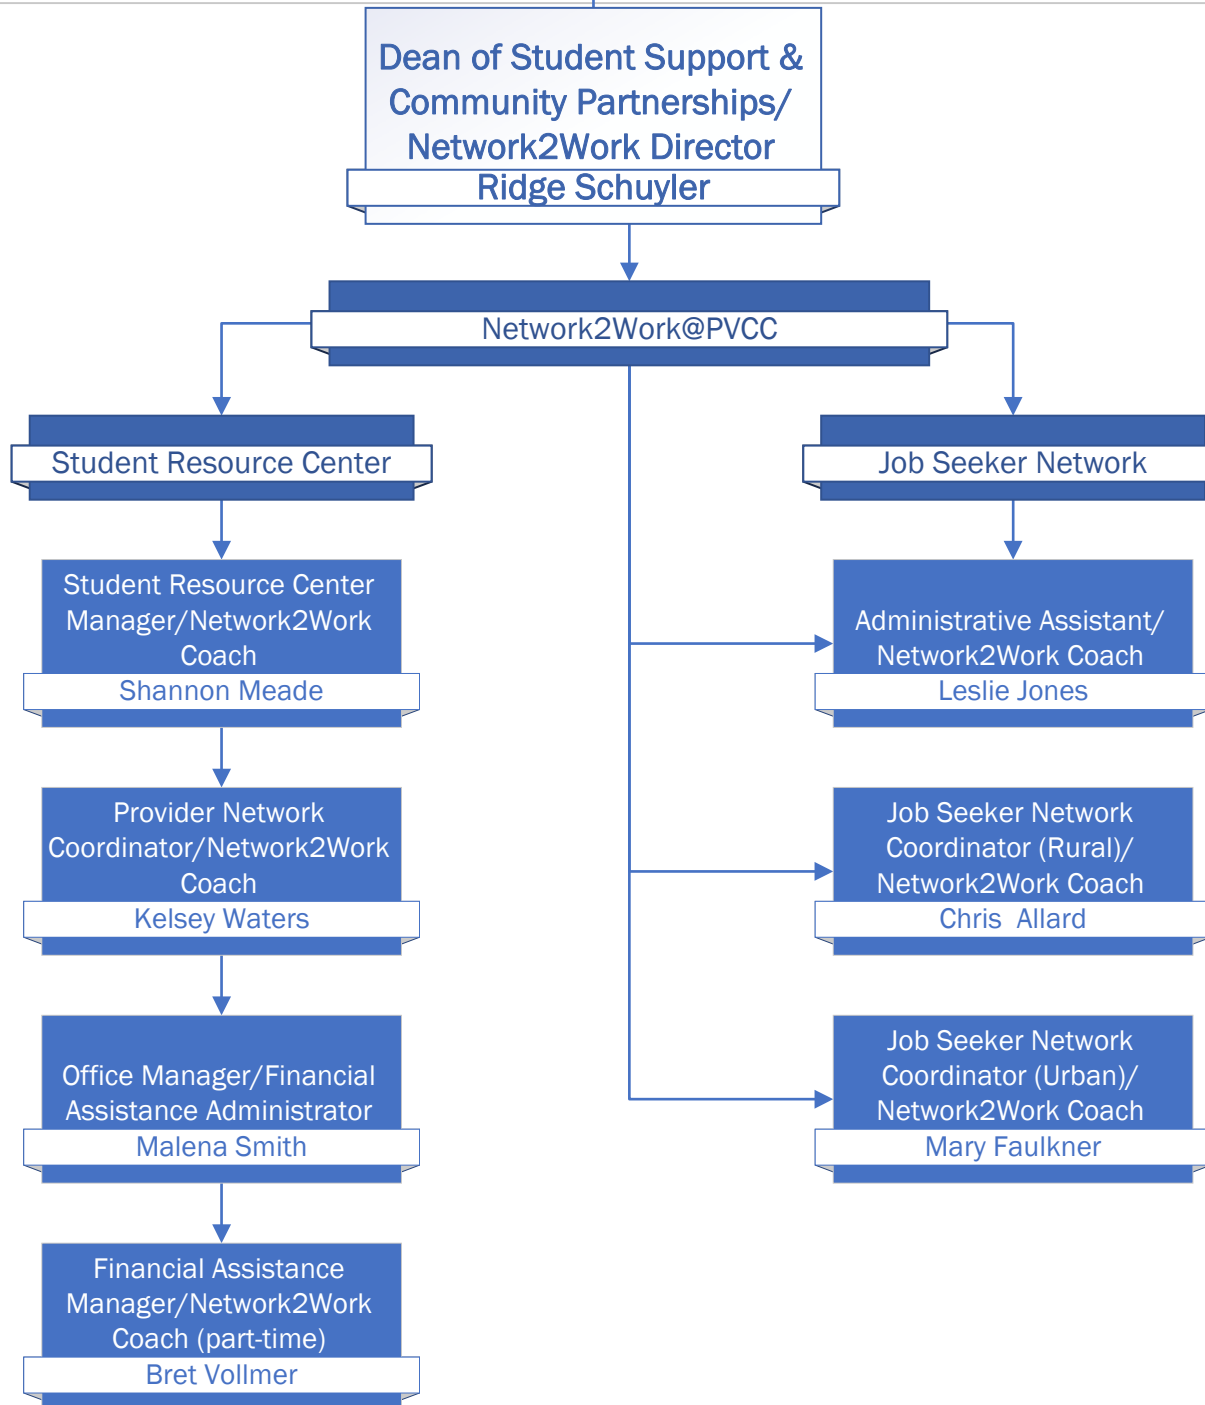

Instructor of Advanced
Manufacturing/Electronics
Kenneth Welborn

Navigator – Advanced
Manufacturing (Wage)
Kathy Verell

Staff Personnel
(Wage)

Associate Professor of
Engineering
Kirk Gomes

Instructor of Engineering
vacant

Staff Personnel
(part-time)

Business, Mathematics & Technologies

Business, Mathematics & Technologies

Health & Life Sciences

Health & Life Sciences

Workforce Development

Dean of Workforce
Development & Corporate
Partnerships
vacant

Thomas Jefferson Adult & Career Education (TJACE)

Library and Academic Support

Student Success & Support

Student Affairs

Student Affairs

Institutional Advancement & Development

Technology Services