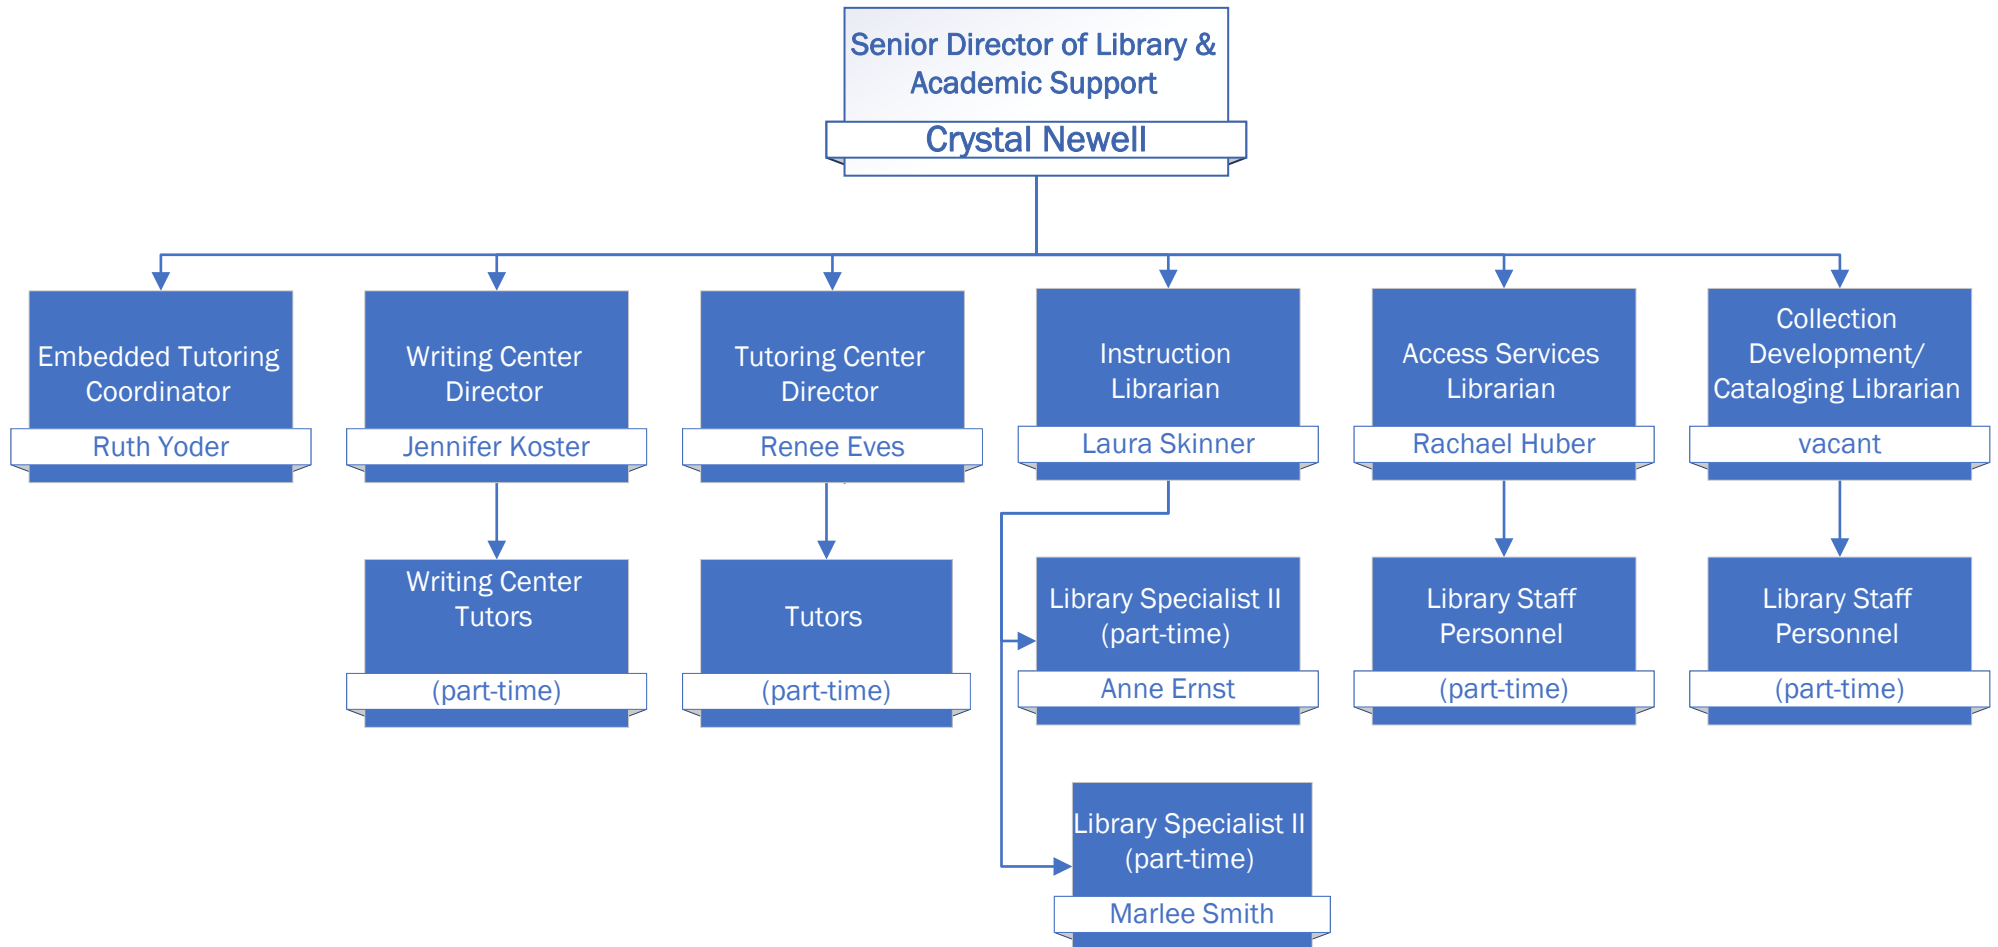

Staff Personnel
(part-time)

Business, Mathematics & Technologies

Business, Mathematics & Technologies

Health & Life Sciences

Health & Life Sciences

Workforce Development

Dean of Workforce
Development & Corporate
Partnerships
vacant

Thomas Jefferson Adult & Career Education (TJACE)

Library and Academic Support

Student Success & Support

Student Affairs

Student Affairs

Institutional Advancement & Development

Technology Services