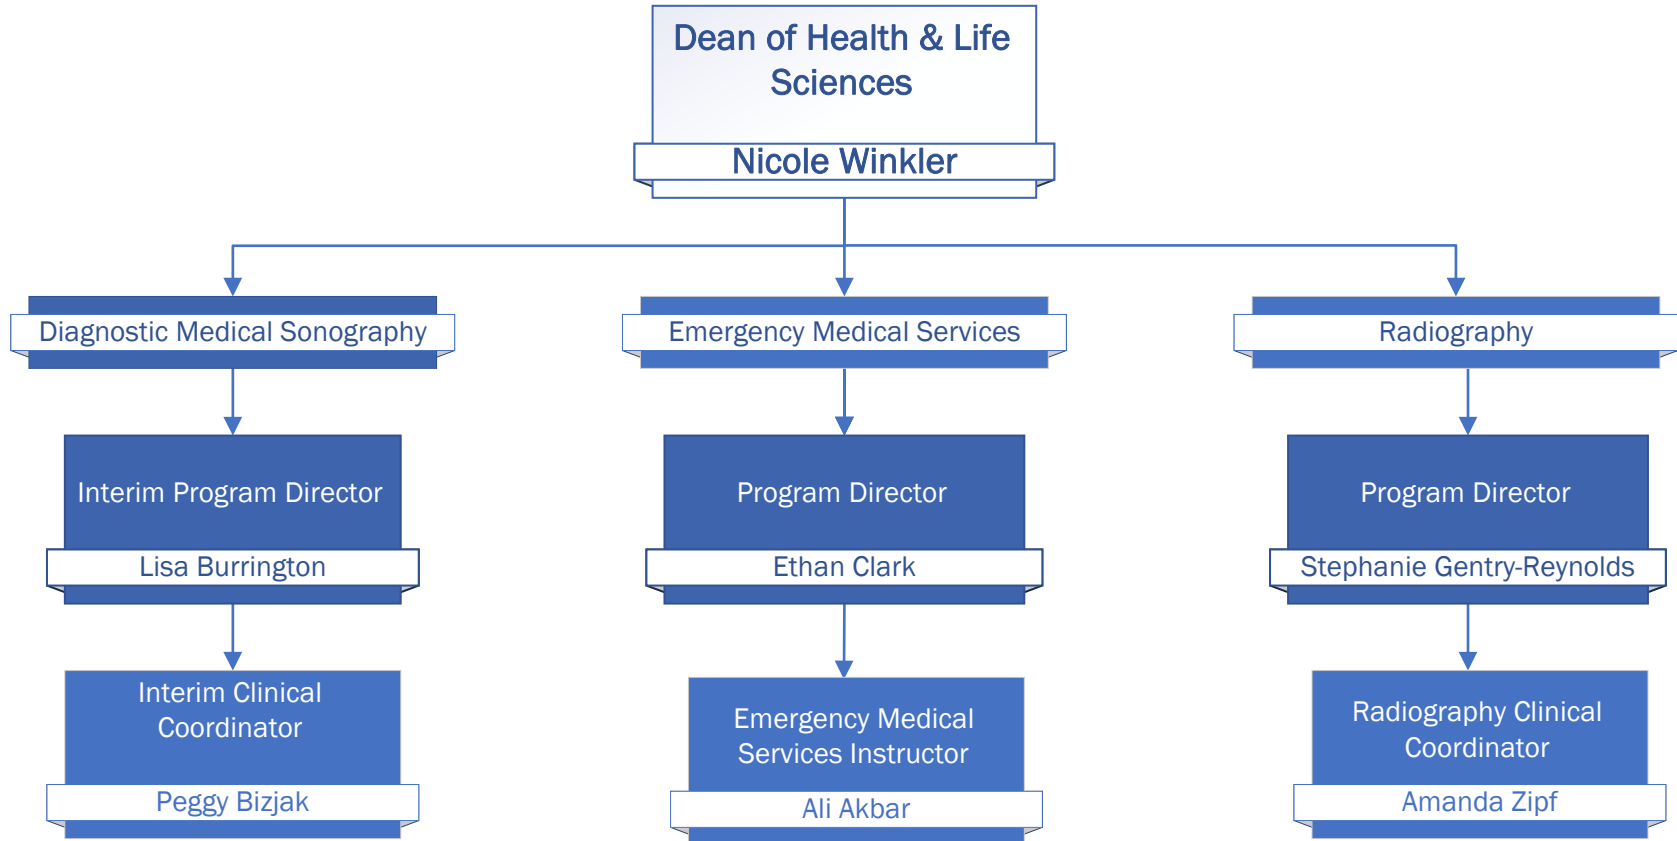

Instructor of Advanced
Manufacturing/Electronics
Kenneth Welborn

Navigator – Advanced
Manufacturing (Wage)
Kathy Verell

Staff Personnel
(Wage)

Associate Professor of
Engineering
Kirk Gomes

Instructor of Engineering
vacant

Staff Personnel
(part-time)

Business, Mathematics & Technologies

Business, Mathematics & Technologies

Health & Life Sciences

Health & Life Sciences

Workforce Development

Dean of Workforce
Development & Corporate
Partnerships
vacant