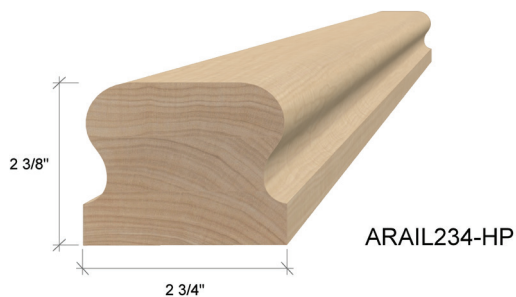

Monthly Specials

M74 Spindles

$7.94 ea.*

M9 Spindles

$6.04 ea.*

*Standard powder coated colours. Minimum order size is 20 pieces

ARAIL234HP

8' - $39.92 / 10' $49.90
No 12's

Poplar Only