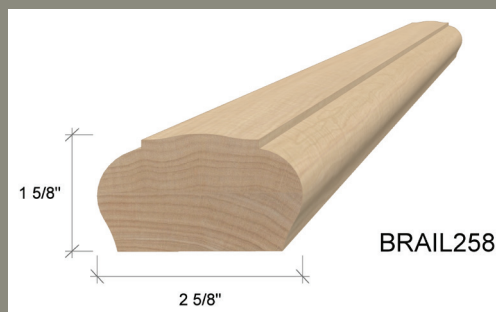

BRAIL258

8' - $28.64 / 10' $35.80
12' - $42.96

Oak or Maple Only