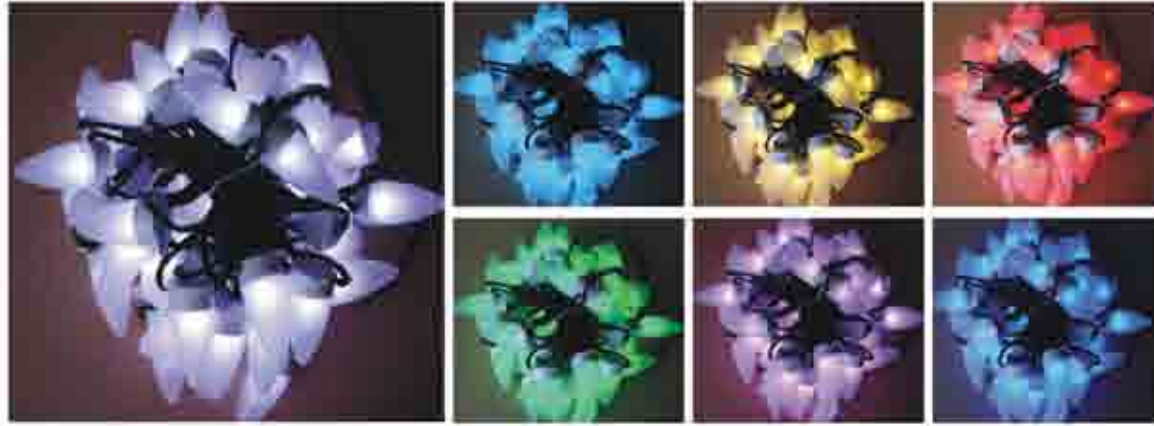

Focus on led lighting

LED number: 100LEDs
Length: 10m
Weight: 260g
Connect: 5pcs together with controllers or rectifier for your choice
Voltage: 24V / 36V / 100-130V / 220-240V

200 bulbs LED String Lights

LED number: 200LEDs
Length: 10m
Weight: 350g
Connect: 5pcs together with controllers or rectifier for your choice
Voltage: 24V / 36V / 100-130V / 220-240V

RGB LED String Lights

MODEL: RY-11BC9RGB

LED number: 50LEDs