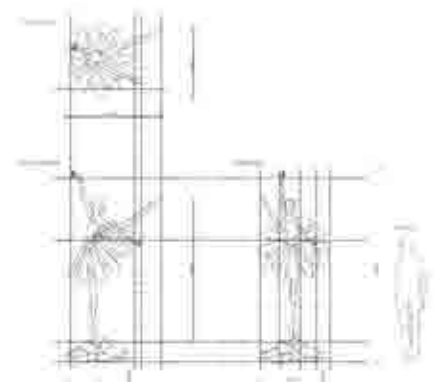

Our company produce acrylic motif lights according to the 2D and 3D objects, such as shop logo, landmarks building, animals, people, plants, and so on.

Tailor-made is also welcome according to the demand of customers' drawing, photo, manuscripts, any detail specification will be much appreciated, such as length, wide, height, LED numbers, colors.

For example, the above drawing is reference from customers' photo

Discussed with customers first