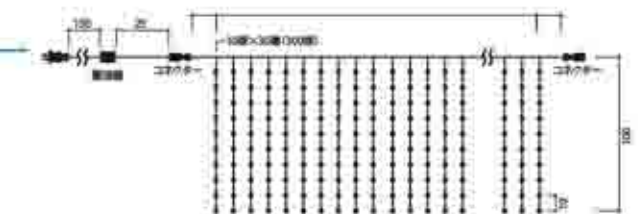

300 BULBS LED CURTAIN LIGHTS

LED number: 300LEDs

Size: W300 x H100cm

Line space: 10cm LED bulb space:10cm

Weight: 810g

Connect: 3pcs together with controllers or rectifier for your choice

Voltage: 24V / 36V / 100-130V / 220-240V