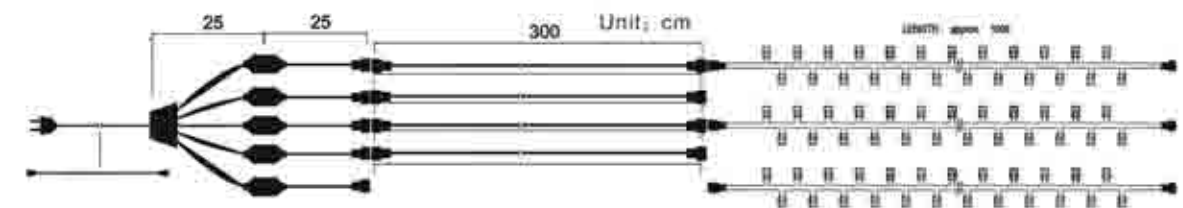

T shape connectors

Model	Name	Color	Length	Weight	Remarks
RY-4006W	T-shape connectors	White	W45*H12cm	90G	Tailor-made is acceptable
RY-4006B		Black			

5 division extension connectors

Commonly apply for big trees