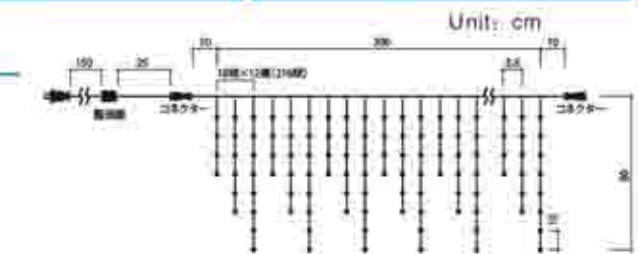

216 BULBS LED ICICLE LIGHTS

LED number: 216LEDs

Size: W300 x H(40 x 60 x 80)cm

Line space: 10cm LED bulb space:10cm

Weight: 440g

Connect: 3pcs together with controllers or rectifier for your choice

Voltage: 24V / 36V / 100-130V / 220-240V