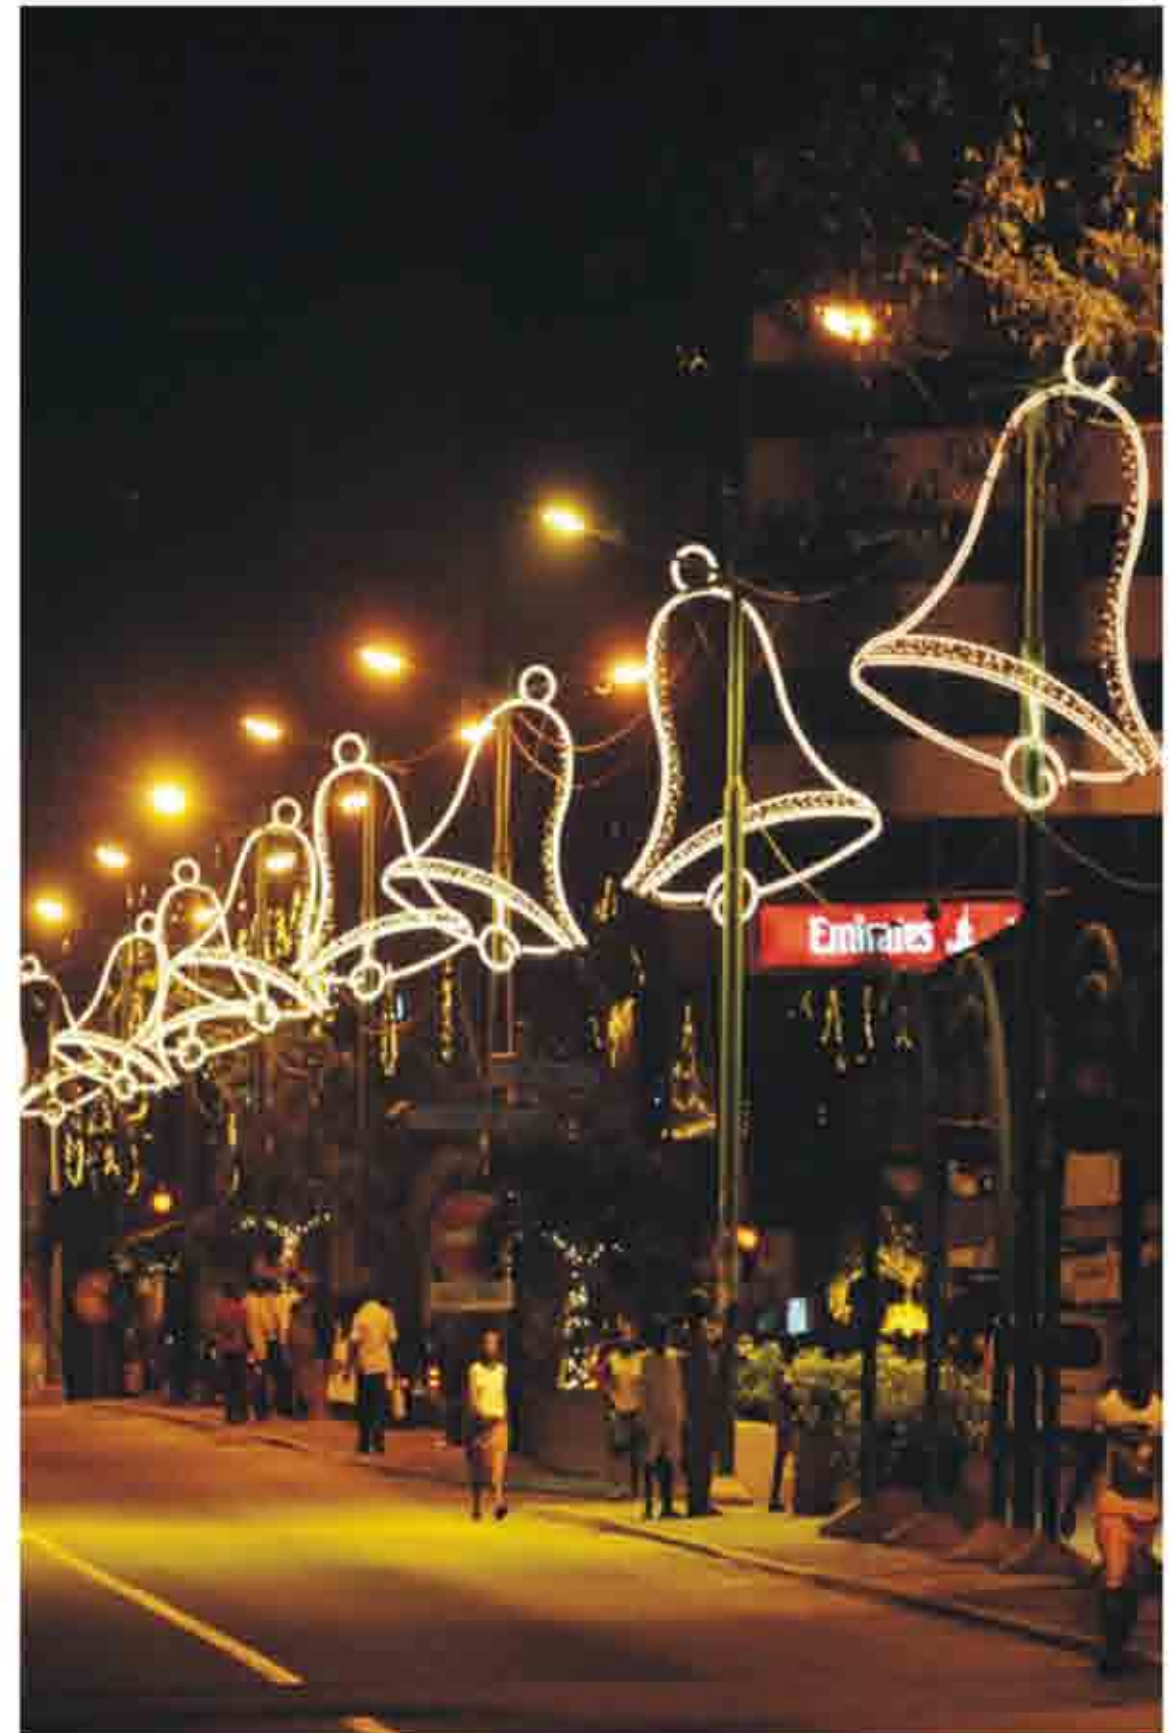

WAVE ILLUMINATION

Street Decoration Lights

Festive Lights for Street Poles

LED Tree Lights

MODEL: RY-8024

LED number: 600LEDs
 Size: 150 x 150 x 240cm
 LED Color: White / Warm white
 Voltage: 24V/28V with CE/PSE/UL approval transformer
 Accessory: ϕ 26mm cherry / ϕ 12mm ball