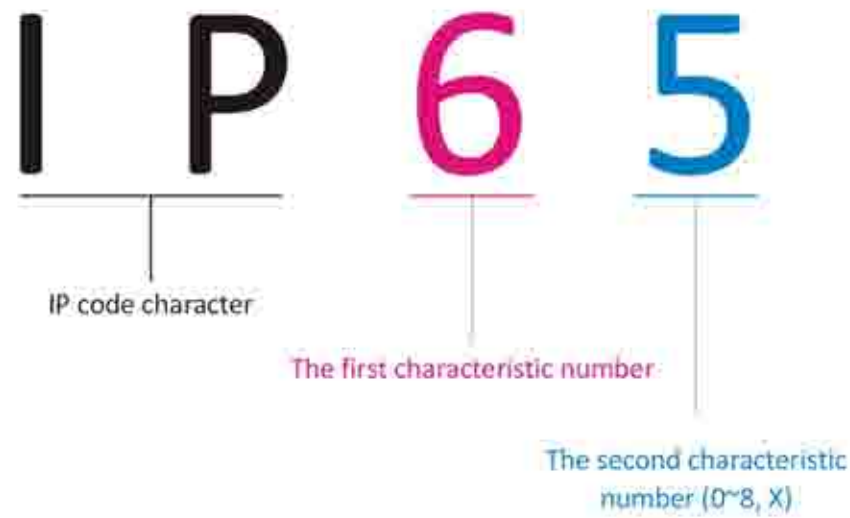

※Since IP is only an estimate of acquisition, it may not be fully demonstrated depending on the environment and condition to be installed and the construction method, so please understand it beforehand.

IP test content (IP65)

IP 6 X (against outside solids)

Definition: Dust for dust test (talc powder / diameter 75 μm) is protected from entering.

IPX 5 (Water resistant)

Definition: Protected against jet water from all directions (12.5 l / min).

For the product that acquired IP65, the marked on the corresponding page.

IP TEST