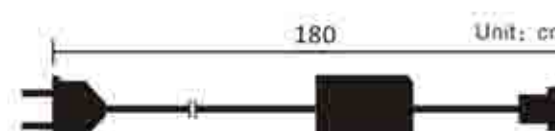

④ Y extension wire