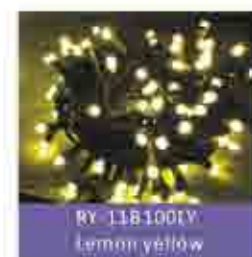

LED Christmas Lights

LED String Lights

Commonly used to decorate Christmas, home, trees, parks, weddings, and so on.

LED number: 100LEDs

Length: 10m

Weight: 260g

Connect: 5pcs together with controllers or rectifier for your choice

Voltage: 24V / 36V / 100-130V / 220-240V

Black wire