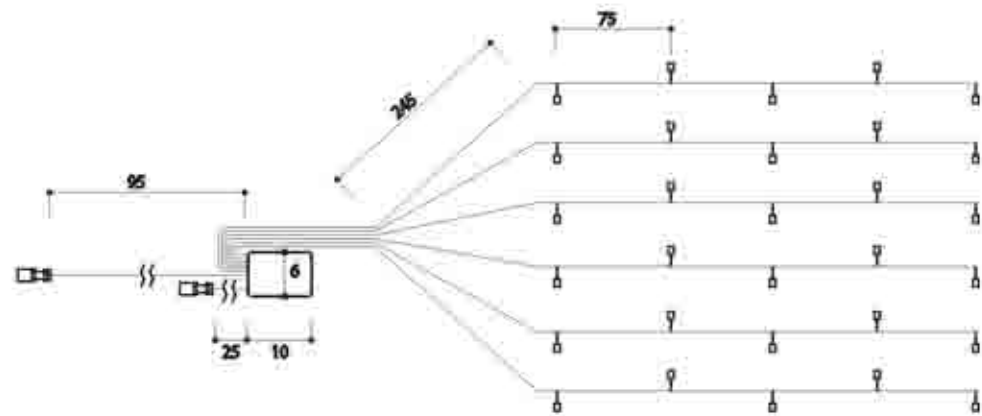

MODEL: RY-11BR100W RY-11BR100WW

LED number: 100LEDs

Length: 10m

Weight: 350g

Connect: 5pcs together with controllers or rectifier for your choice

Voltage: 24V / 36V / 100-130V / 220-240V

Firefly LED String Lights