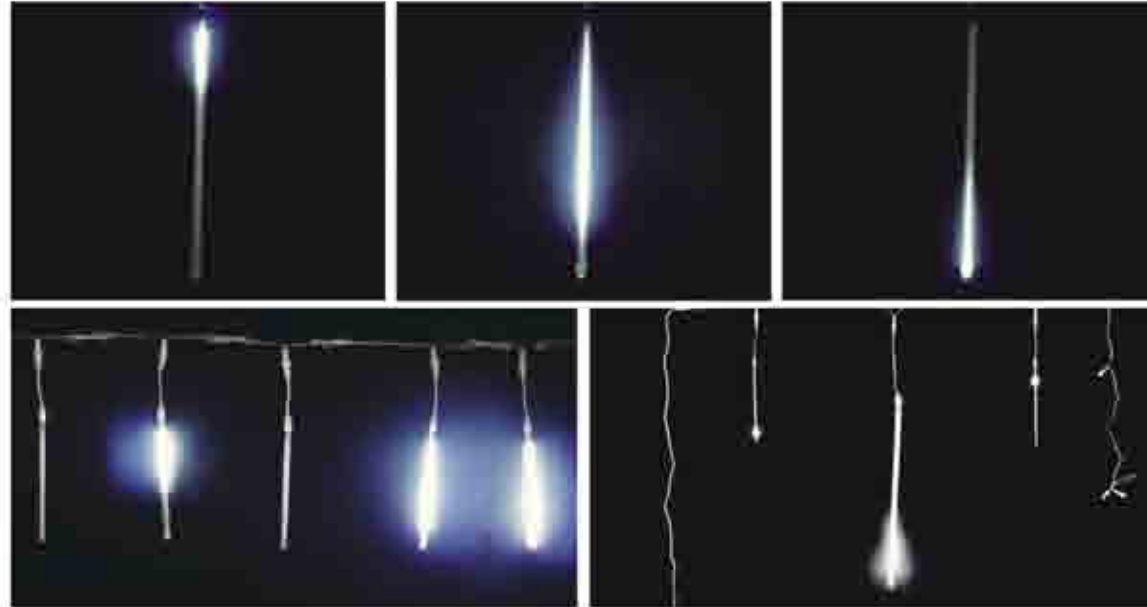

LED Meteor Shower Lights

MODEL: RY-METEOR30

LED number: 42LEDs x 5pcs
Size: D1cm x H30cm
Weight: 220g/pcs
Voltage: 12VDC with transformer

MODEL: RY-METEOR74

LED number: 96LEDs x 1pcs
Size: D3cm x H74cm
Weight: 180g/pcs
Voltage: 12VDC with transformer