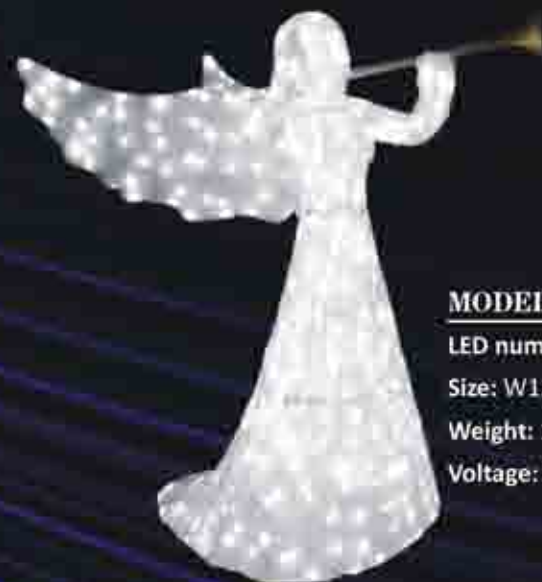

MODEL: RY-EIFFELTOWER
LED number: 120LEDs
Size: W43 x H104 x D43cm
Weight: 10kg
Voltage: 24VDC / 100-130VAC / 220-240VAC