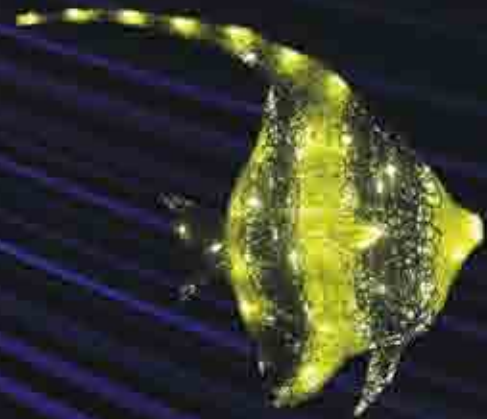

MODEL: RY-3ANGEFISH
LED number: 80LEDs
Size: W63 x H85 x D10cm
Weight: 2kg
Voltage: 24VDC / 100-130VAC / 220-240VAC