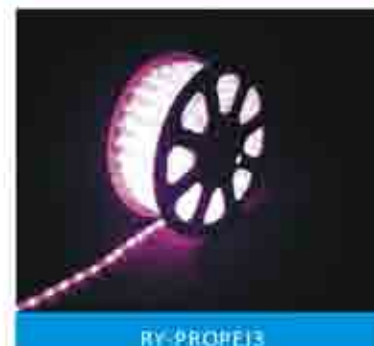

RY-WROPE13

RY-PROPE13