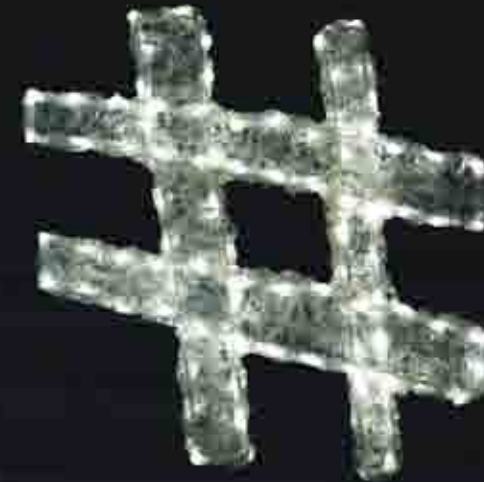

Voltage: 24VDC / 100-130VAC / 220-240VAC

MODEL: RY-2006W
LED number: 100LEDs
Size: W39 x H40cm
Weight: 720g
Voltage: 24VDC / 100-130VAC / 220-240VAC / 24VDC