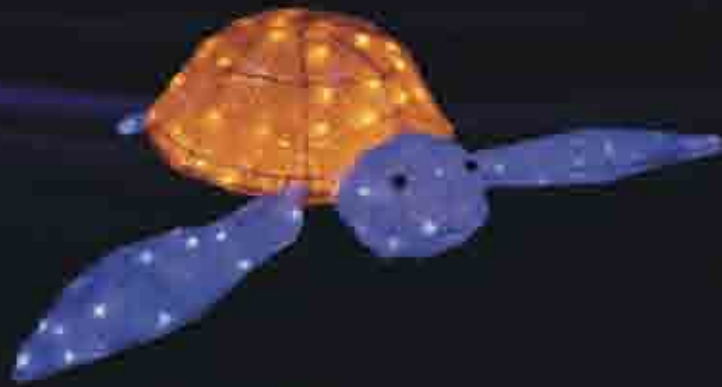

MODEL: RY-3ANGEFISH
LED number: 80LEDs
Size: W63 x H85 x D10cm
Weight: 2kg
Voltage: 24VDC / 100-130VAC / 220-240VAC