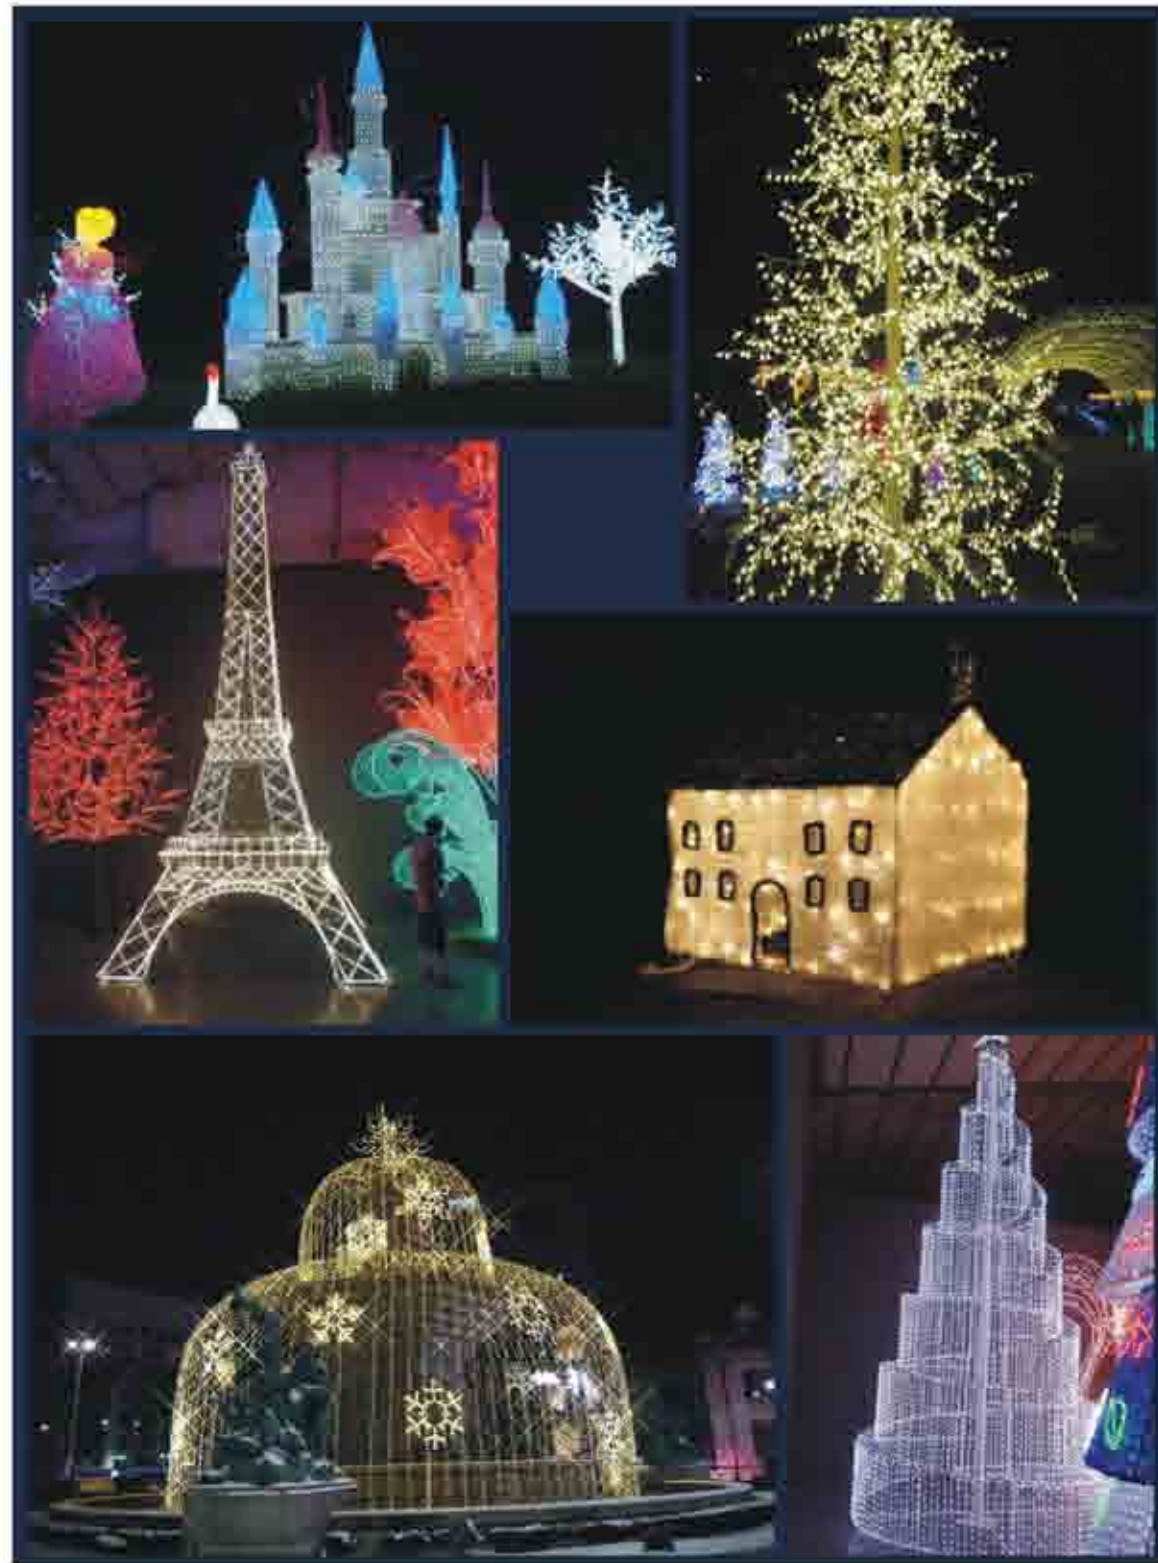

Christmas Motif Lights

Not only the finished products, we also can help customers to design, if you need.

Leading wire / Extension wire / Controller

Fittings

	Model	Name	Color	Length	Weight	Plug	Remarks
①	R Y-4001W	Leading wire with rectifier	White	175cm	170g	European Australian American	
	Black						
②	R Y-4002W	Extension wire	White	300cm	180g		
	R Y-4002B		Black				
③	R Y-4003W	Leading wire with controller	White	180cm	220g	European Australian American	8 function with memory
	R Y-4003B		Black				
④	R Y-4004W	Y extension wire	White	30cm	80g		
	R Y-4004B		Black