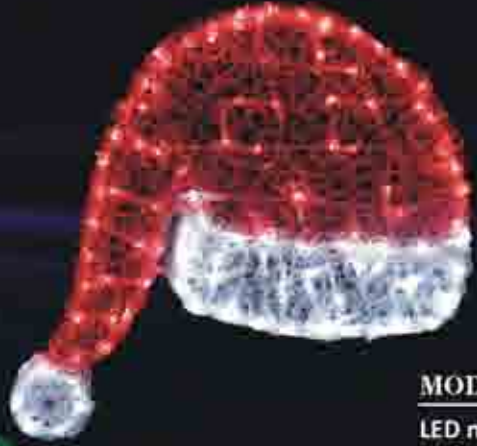

MODEL: RY-2011R
LED number: 250LEDs
Size: W48 x H52cm
Weight: 2.6kg