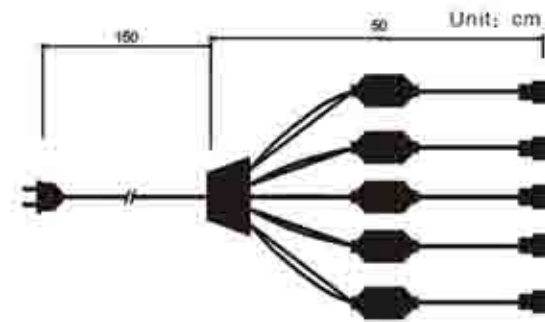

T shape connectors

Model	Name	Color	Length	Weight	Remarks
RY-4006W	T-shape connectors	White	W45*H12cm	90G	Tailor-made is acceptable
RY-4006B		Black			

5 division extension connectors

Commonly apply for big trees