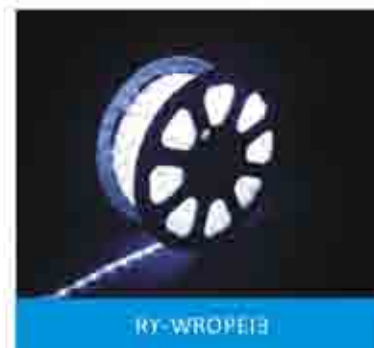

LED Rope Lights