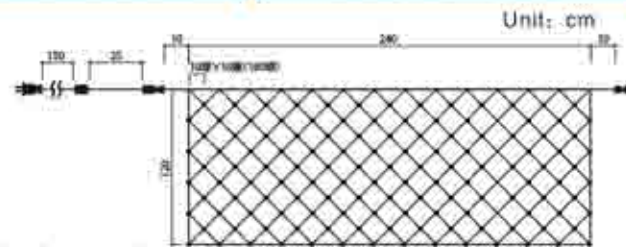

LED Net Lights

Christmas decorations for indoor and outdoor

180 BULBS LED NET LIGHTS

LED number: 180LEDs

Size: W240 x H120cm

Weight: 720g

Connect: 3pcs together with controllers or rectifier for your choice

Voltage: 24V / 36V / 100-130V / 220-240V

LED Lawn Net Lights

288 BULBS LED LAWN NET LIGHTS

LED number: 288LEDs

Size: W240 x H120cm

Weight: 1.2kg

Connect: 2pcs together with controllers or rectifier for your choice

Voltage: 24V / 36V / 100-130V / 220-240V

Wisteria LED Decoration Lights

Apply for garden and parks decorations, outdoor use

MODEL: RY-14WISTERIA

LED number: 120LEDs

Size: W300 x H75cm

15 lines, 10LEDs/line

Weight: 1.65kg

Voltage: 24VDC with transformer