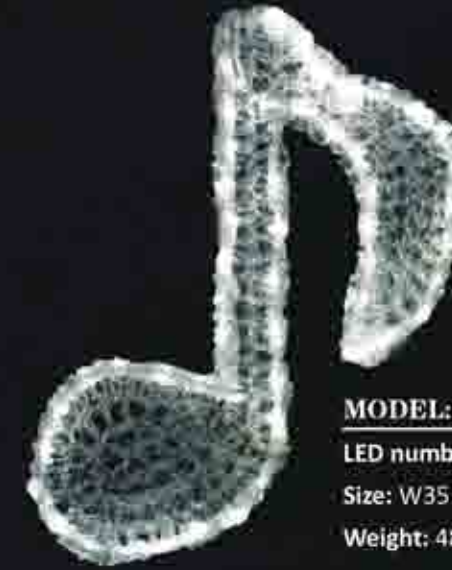

TRANSFORMER

MODEL: RY-METEORST

Length: 165cm
 Size: W18 x H2 x D3cm
 Weight: 390g

LEADING WIRE (1-10pcs)

MODEL: RY-METEORLW

Length: 10m with 10pcs of T-shaped sockets
 Weight: 1.05kg

LED Motif Lights

MODEL: RY-2001W
LED number: 56LEDs
Size: W35 x H46cm
Weight: 480g