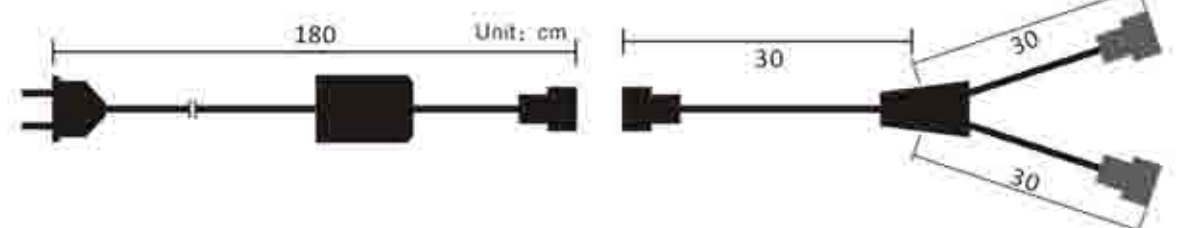

① Leading wire with rectifier

② Extension wire

③ Leading wire with controller

④ Y extension wire

Leading-connectors

Model	Name	Color	Length	Weight	Space	Remarks
RY-4005W	Leading connectors	White	1225cm	1.2kg	1m	Tailor-made is acceptable
RY-4005B		Black				