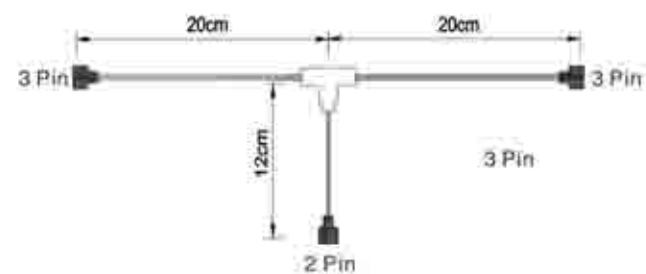

T shape connectors

Model	Name	Color	Length	Weight	Remarks
RY-4006W	T-shape connectors	White	W45*H12cm	90G	Tailor-made is acceptable
RY-4006B		Black			

5 division extension connectors

Commonly apply for big trees