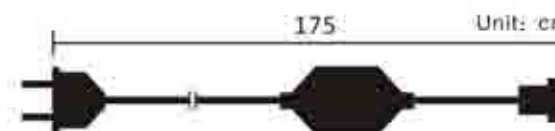

② Extension wire