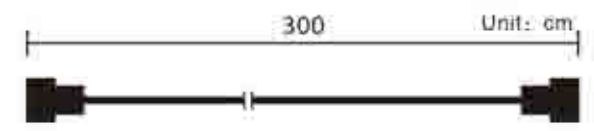

③ Leading wire with controller