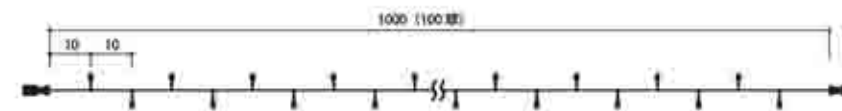

LED Christmas Lights

LED String Lights

Commonly used to decorate Christmas, home, trees, parks, weddings, and so on.

LED number: 100LEDs

Length: 10m

Weight: 260g

Connect: 5pcs together with controllers or rectifier for your choice

Voltage: 24V / 36V / 100-130V / 220-240V