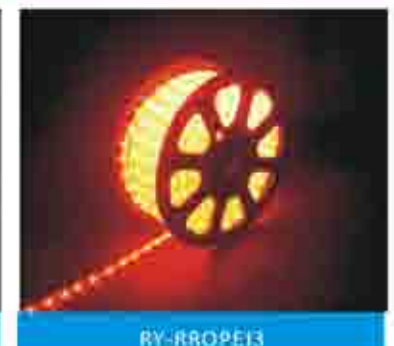

RY-SGROPE13

RY-RRPE13