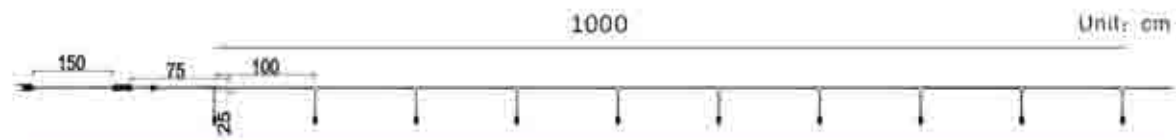

① Leading wire with rectifier

② Extension wire

③ Leading wire with controller

④ Y extension wire

Leading-connectors

Model	Name	Color	Length	Weight	Space	Remarks
RY-4005W	Leading connectors	White	1225cm	1.2kg	1m	Tailor-made is acceptable
RY-4005B		Black				