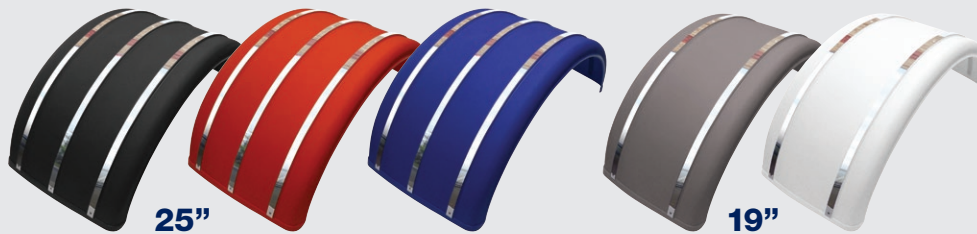

POLY FENDERS ORDERING GUIDE

11-27-2019

Call **1-800-982-1180** for more information

3940 Tannahill Drive • Gurnee, IL 60031
847-662-7722 • Fax: 847-662-7744 • www.RealWheels.com

1 CHOOSE A STYLE

REAR VIEW

COLOR	MODEL #
Black Kit	QF615KIT
Black (Spare)	USP-QF615

Kit comes with complete mounting hardware.

REAR VIEW

COLOR	MODEL #
Silver Kit	QF615KITSILV
Silver (Spare)	USP-QF615SILV

Kit comes with complete mounting hardware.

1 CHOOSE A STYLE, COLOR & SIZE SOLD INDIVIDUALLY

COLOR	SUPER SINGLE WHEELS		DUAL WHEELS	
Black	19"	USP485	25"	USP635
Red	19"	USP485-RED	25"	USP635-RED
Blue	19"	USP485-BLUE	25"	USP635-BLUE
Silver	19"	USP485-SILV	25"	USP635-SILV
White	19"	USP485-WHITE	25"	USP635-WHITE

WITH STAINLESS STEEL INSERTS

COLOR	SUPER SINGLE WHEELS		DUAL WHEELS	
Black	19"	USP485SS	25"	USP635SS
Red	19"	USP485SS-RED	25"	USP635SS-RED
Blue	19"	USP485SS-BLUE	25"	USP635SS-BLUE
Silver	19"	USP485SS-SILV	25"	USP635SS-SILV
White	19"	USP485SS-WHITE	25"	USP635SS-WHITE