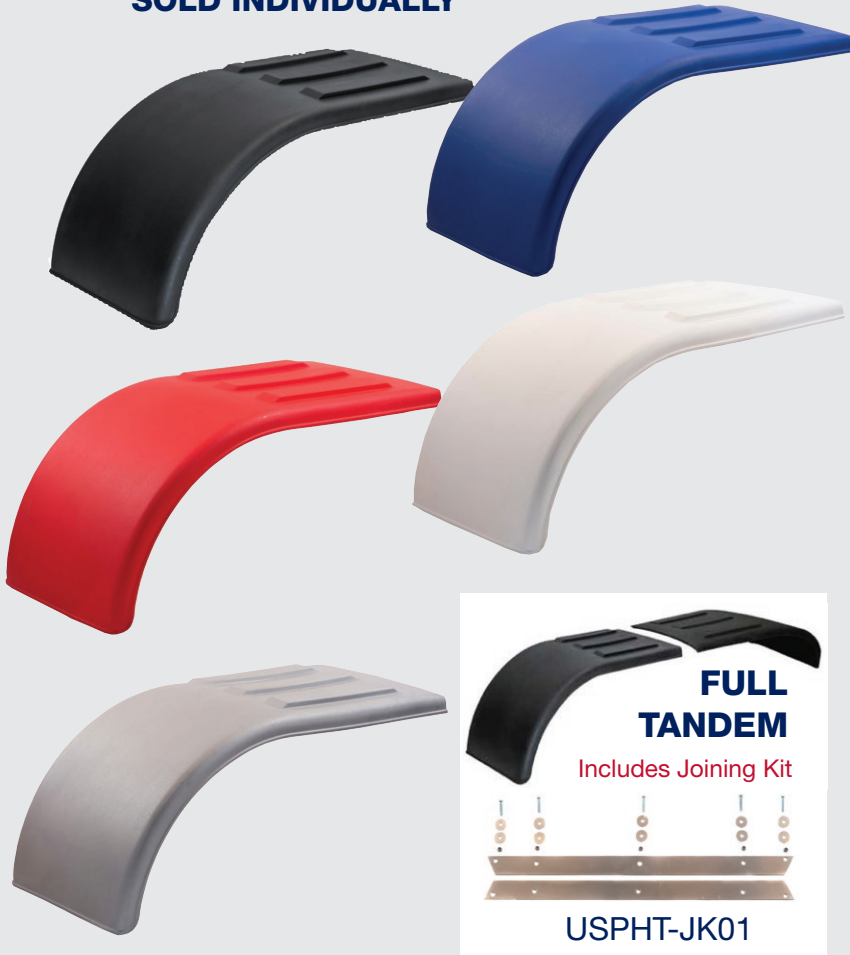

WITH STAINLESS STEEL INSERTS

COLOR	SUPER SINGLE WHEELS		DUAL WHEELS	
Black	19"	USP485SS	25"	USP635SS
Red	19"	USP485SS-RED	25"	USP635SS-RED
Blue	19"	USP485SS-BLUE	25"	USP635SS-BLUE
Silver	19"	USP485SS-SILV	25"	USP635SS-SILV
White	19"	USP485SS-WHITE	25"	USP635SS-WHITE

2 COMPLETE MOUNTING KITS— CHOOSE STAINLESS OR BLACK

Kit includes (4) Mounting Poles (1 $\frac{5}{8}$ "), (8) Fender Mounts and all Hardware. Enough for a pair of fenders.

STAINLESS MOUNTING KIT

FOR FENDER PAIRS

FK-01S

BLACK MOUNTING KIT

FOR FENDER PAIRS

FK-01B

1 CHOOSE A STYLE & COLOR SOLD INDIVIDUALLY

COLOR	HALF MODEL #	FULL MODEL #
Black	USPHT25	USPFT25
Red	USPHT25-RED	USPFT25-RED
Blue	USPHT25-BLUE	USPFT25-BLUE
Silver	USPHT25-SILV	USPFT25-SILV
White	USPHT25-WHITE	USPFT25-WHITE

2 COMPLETE MOUNTING KITS— CHOOSE STAINLESS OR BLACK AND OVER OR UNDER-FENDER MOUNTING

Kit includes (4) Mounting Poles (1 $\frac{5}{8}$ "), (8) Fender Mounts and all Hardware. Enough for a pair of fenders.