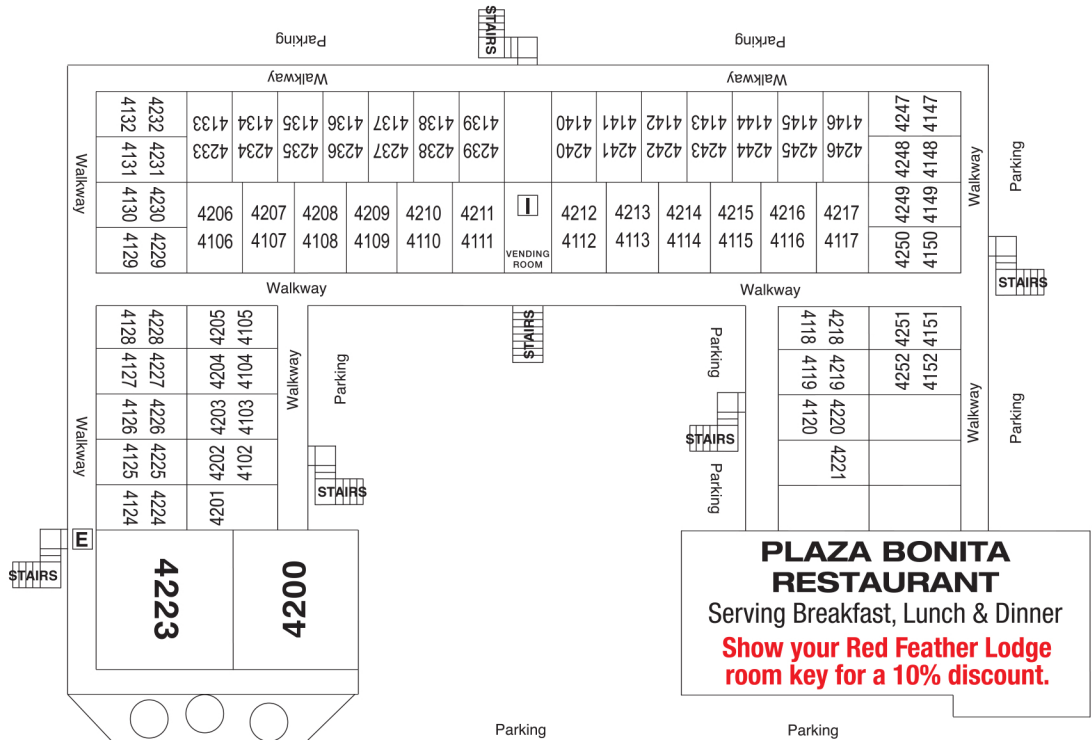

Royal Pines Drive

E EXIT/ENTRANCE

I ICE

Red Feather Lodge

GRAND CANYON

P.O. Box 1460, 300 State Route 64, Grand Canyon, AZ 86023
 800-538-2345 • 928-638-2414 • FAX: 928-638-2707
www.redfeatherlodge.com

PLAZA BONITA RESTAURANT
 Serving Breakfast, Lunch & Dinner
Show your Red Feather Lodge room key for a 10% discount.

Highway 64