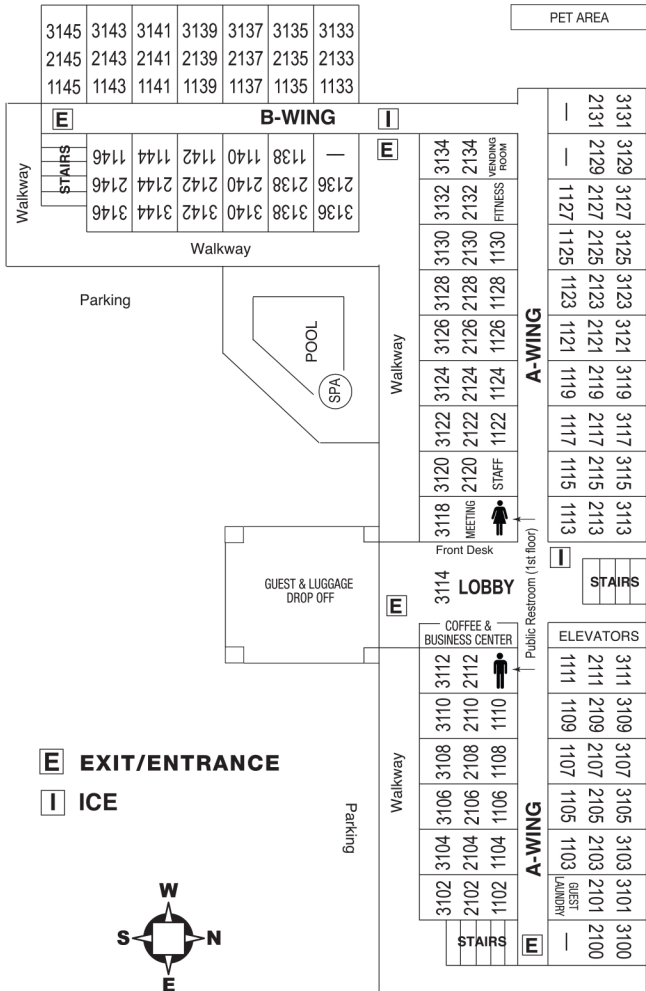

Royal Pines Drive

E EXIT/ENTRANCE

I ICE

Red Feather Lodge

GRAND CANYON

P.O. Box 1460, 300 State Route 64, Grand Canyon, AZ 86023
 800-538-2345 • 928-638-2414 • FAX: 928-638-2707
www.redfeatherlodge.com

PLAZA BONITA RESTAURANT
 Serving Breakfast, Lunch & Dinner
Show your Red Feather Lodge room key for a 10% discount.

Highway 64