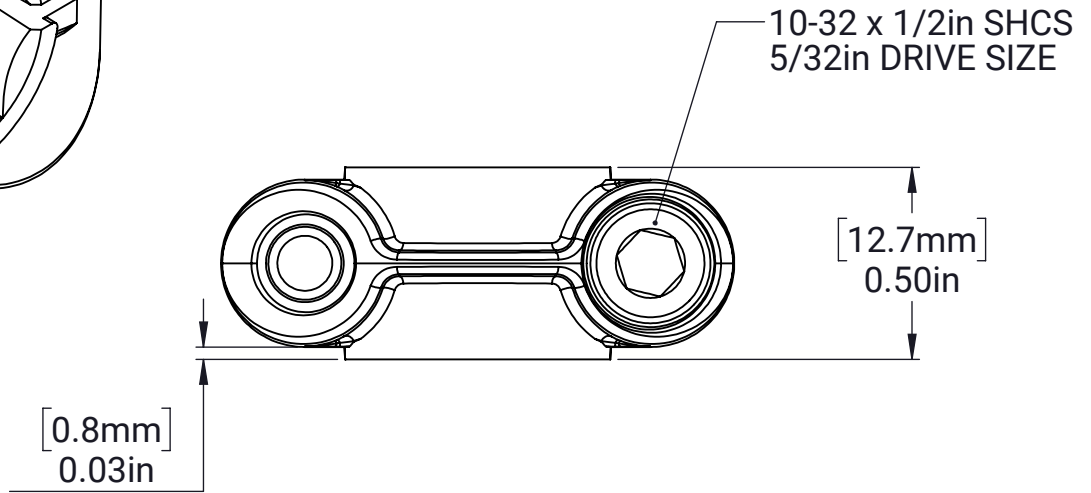

## 2 Piece 1/2" Hex Plastic Shaft Collar

MATERIAL:

Glass Filled Nylon, Alloy Steel

FINISH:

N/A

DATE:

1/20/2022