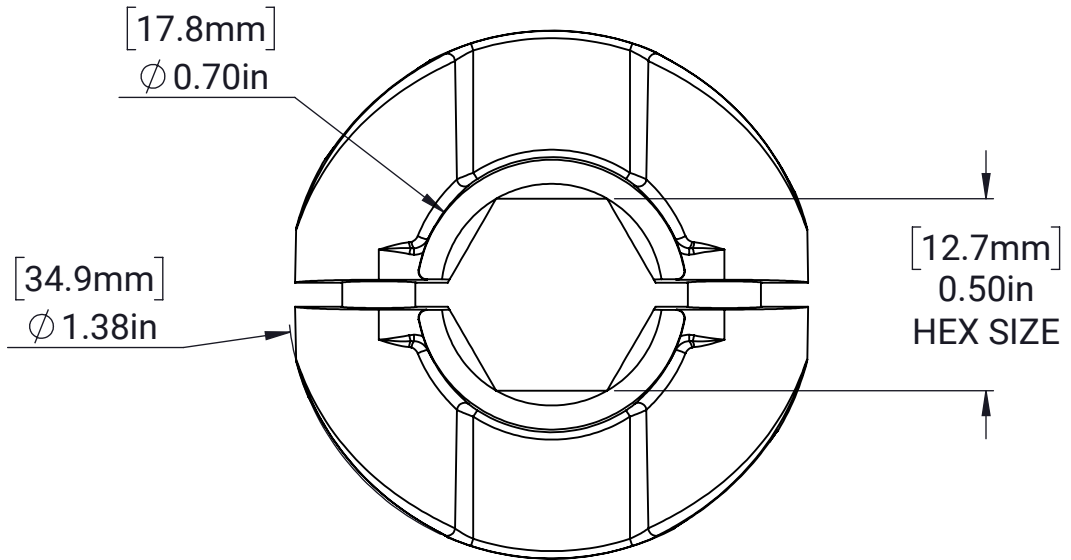

## 2 Piece 1/2" Hex Plastic Shaft Collar

MATERIAL:

Glass Filled Nylon, Alloy Steel

FINISH:

N/A

DATE:

1/20/2022