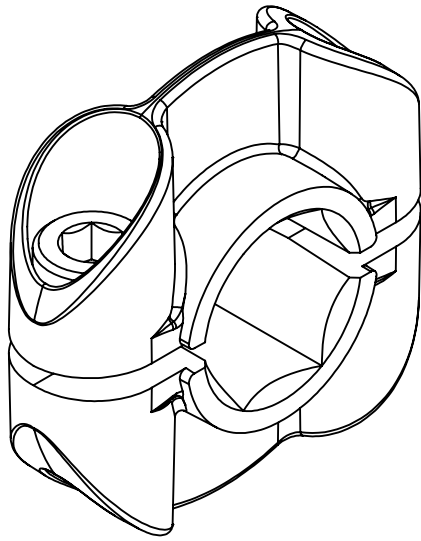

## 2 Piece 1/2" Hex Plastic Shaft Collar

MATERIAL:

Glass Filled Nylon, Alloy Steel

FINISH:

N/A

DATE:

1/20/2022