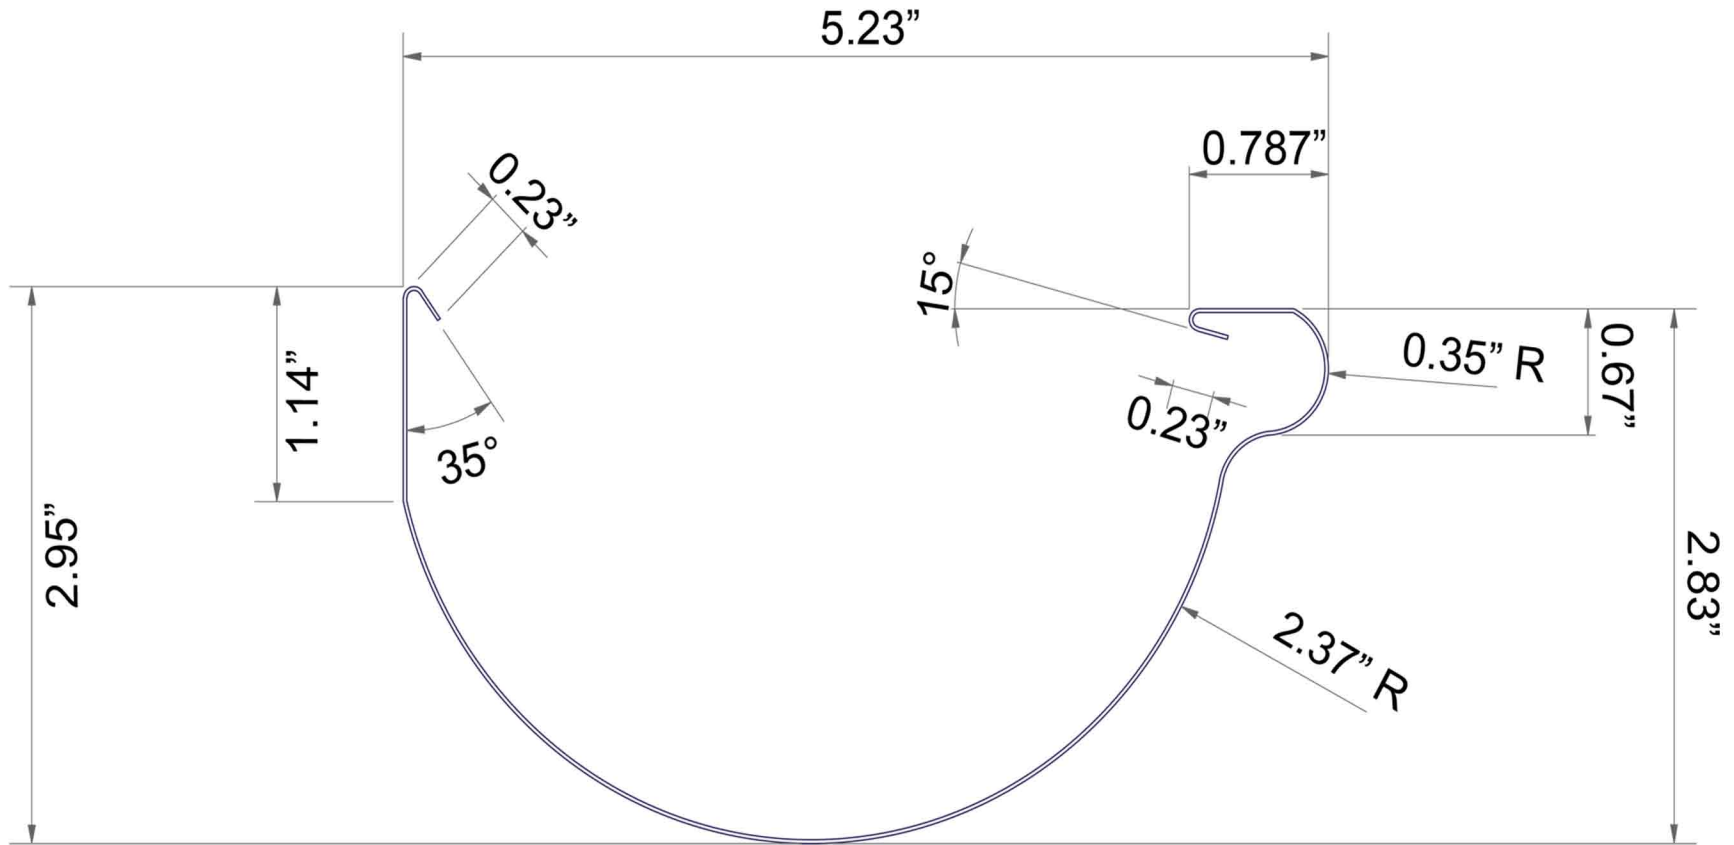

# 5" Half-round seamless gutter profile - 10" coil stock

6" Half-round seamless gutter profile - 11.75" -12" coil stock