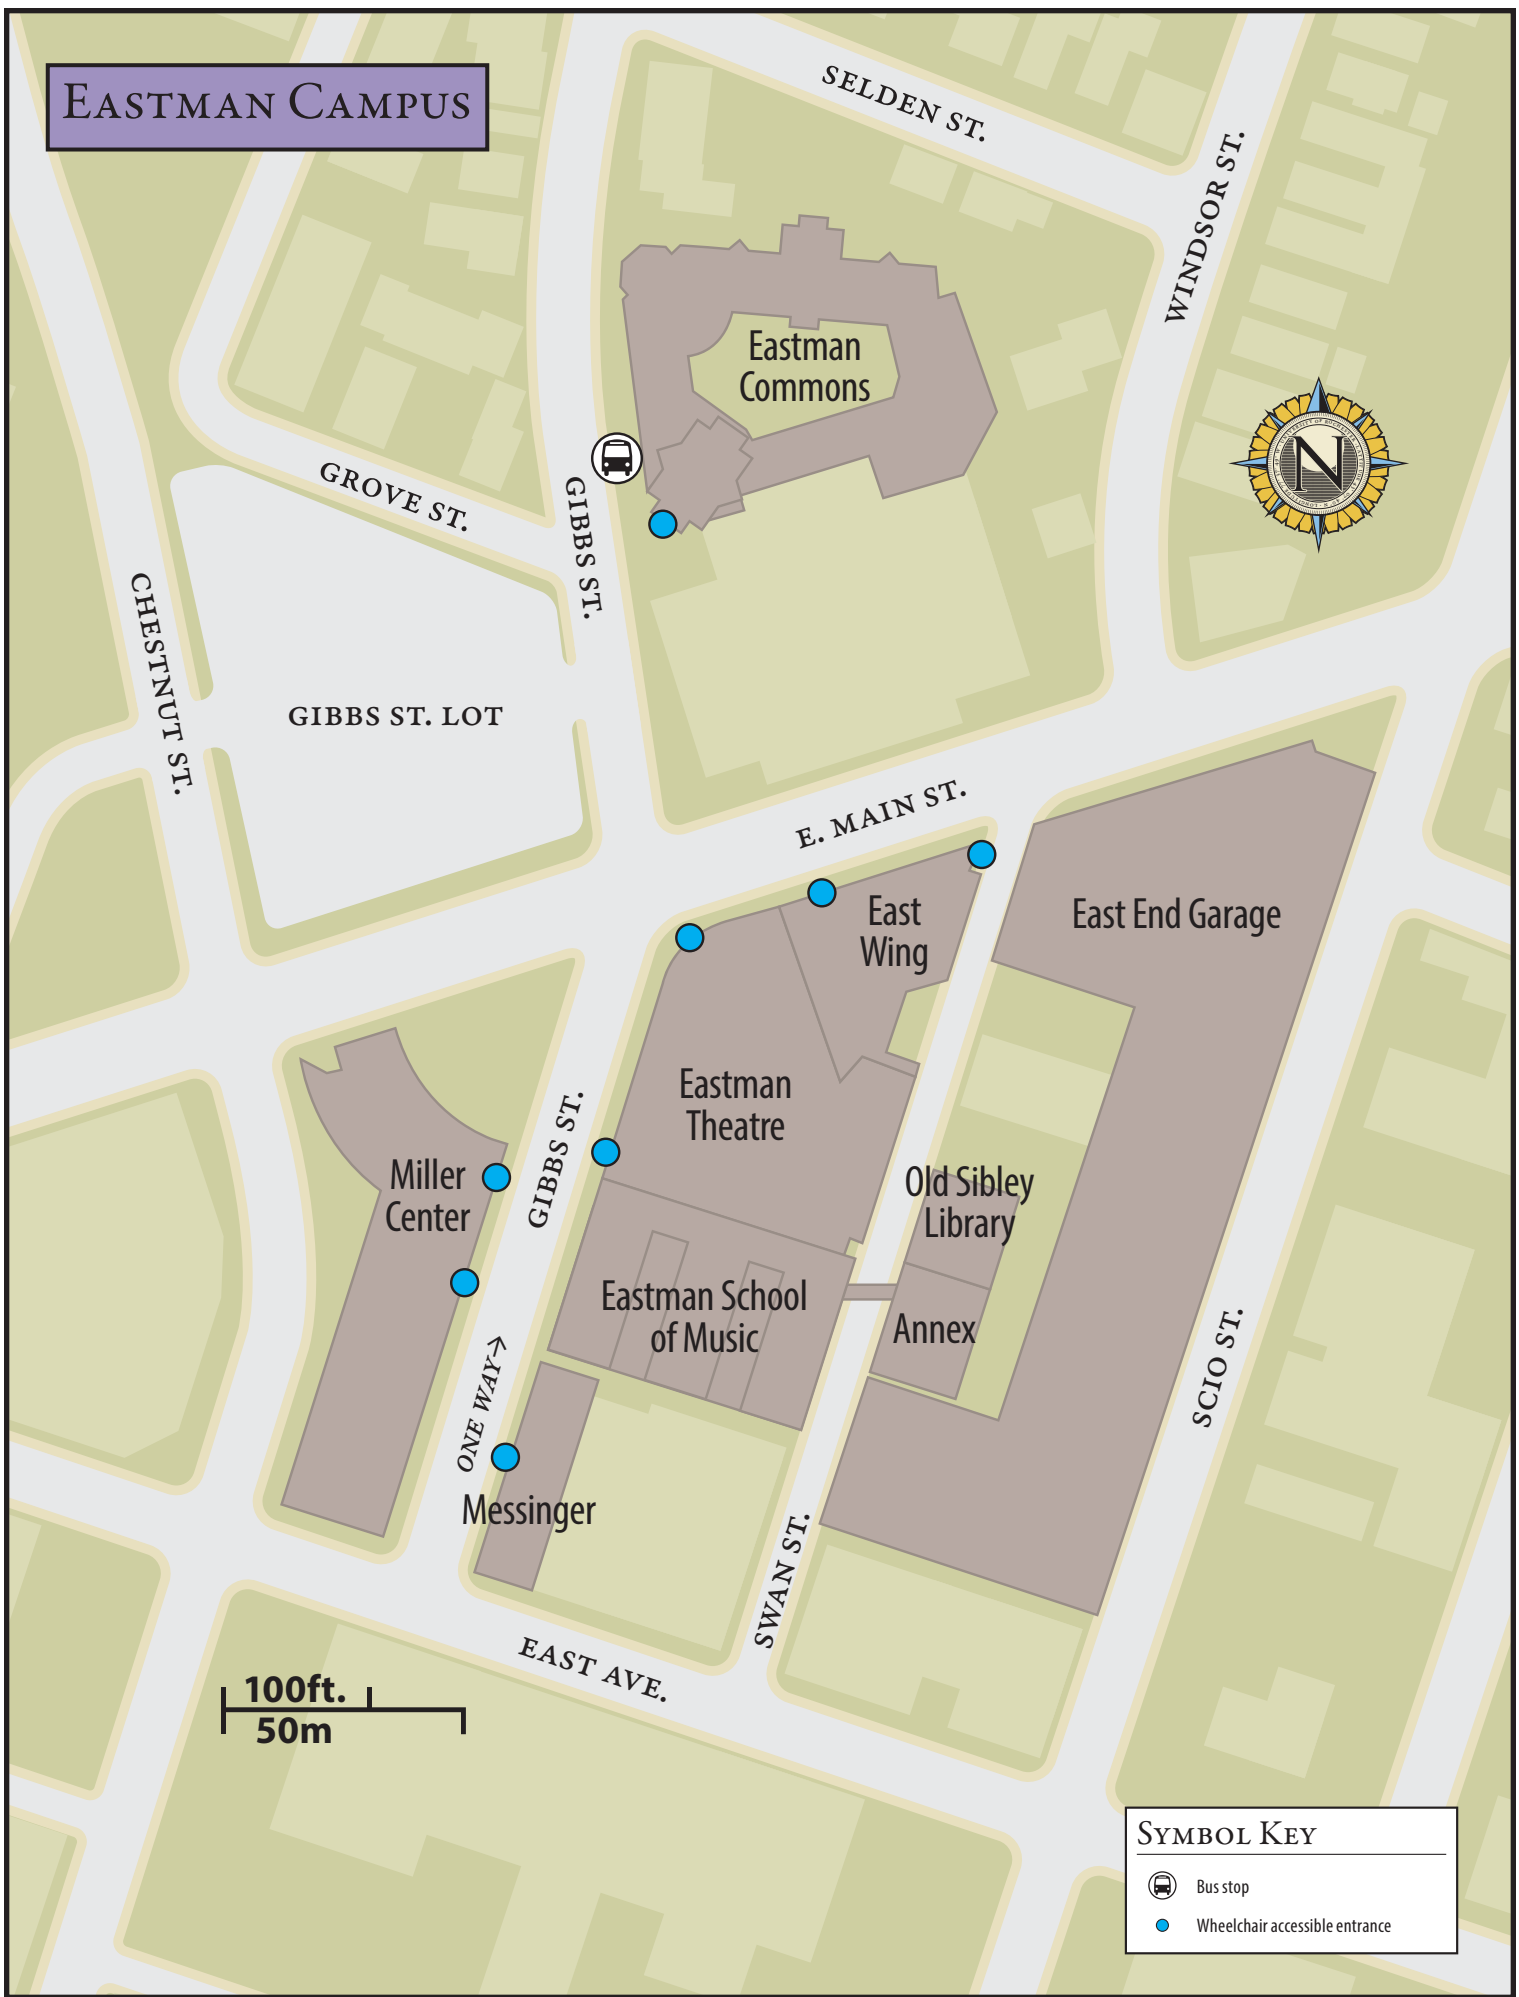

EASTMAN CAMPUS

SYMBOL KEY	
	Bus stop
	Wheelchair accessible entrance