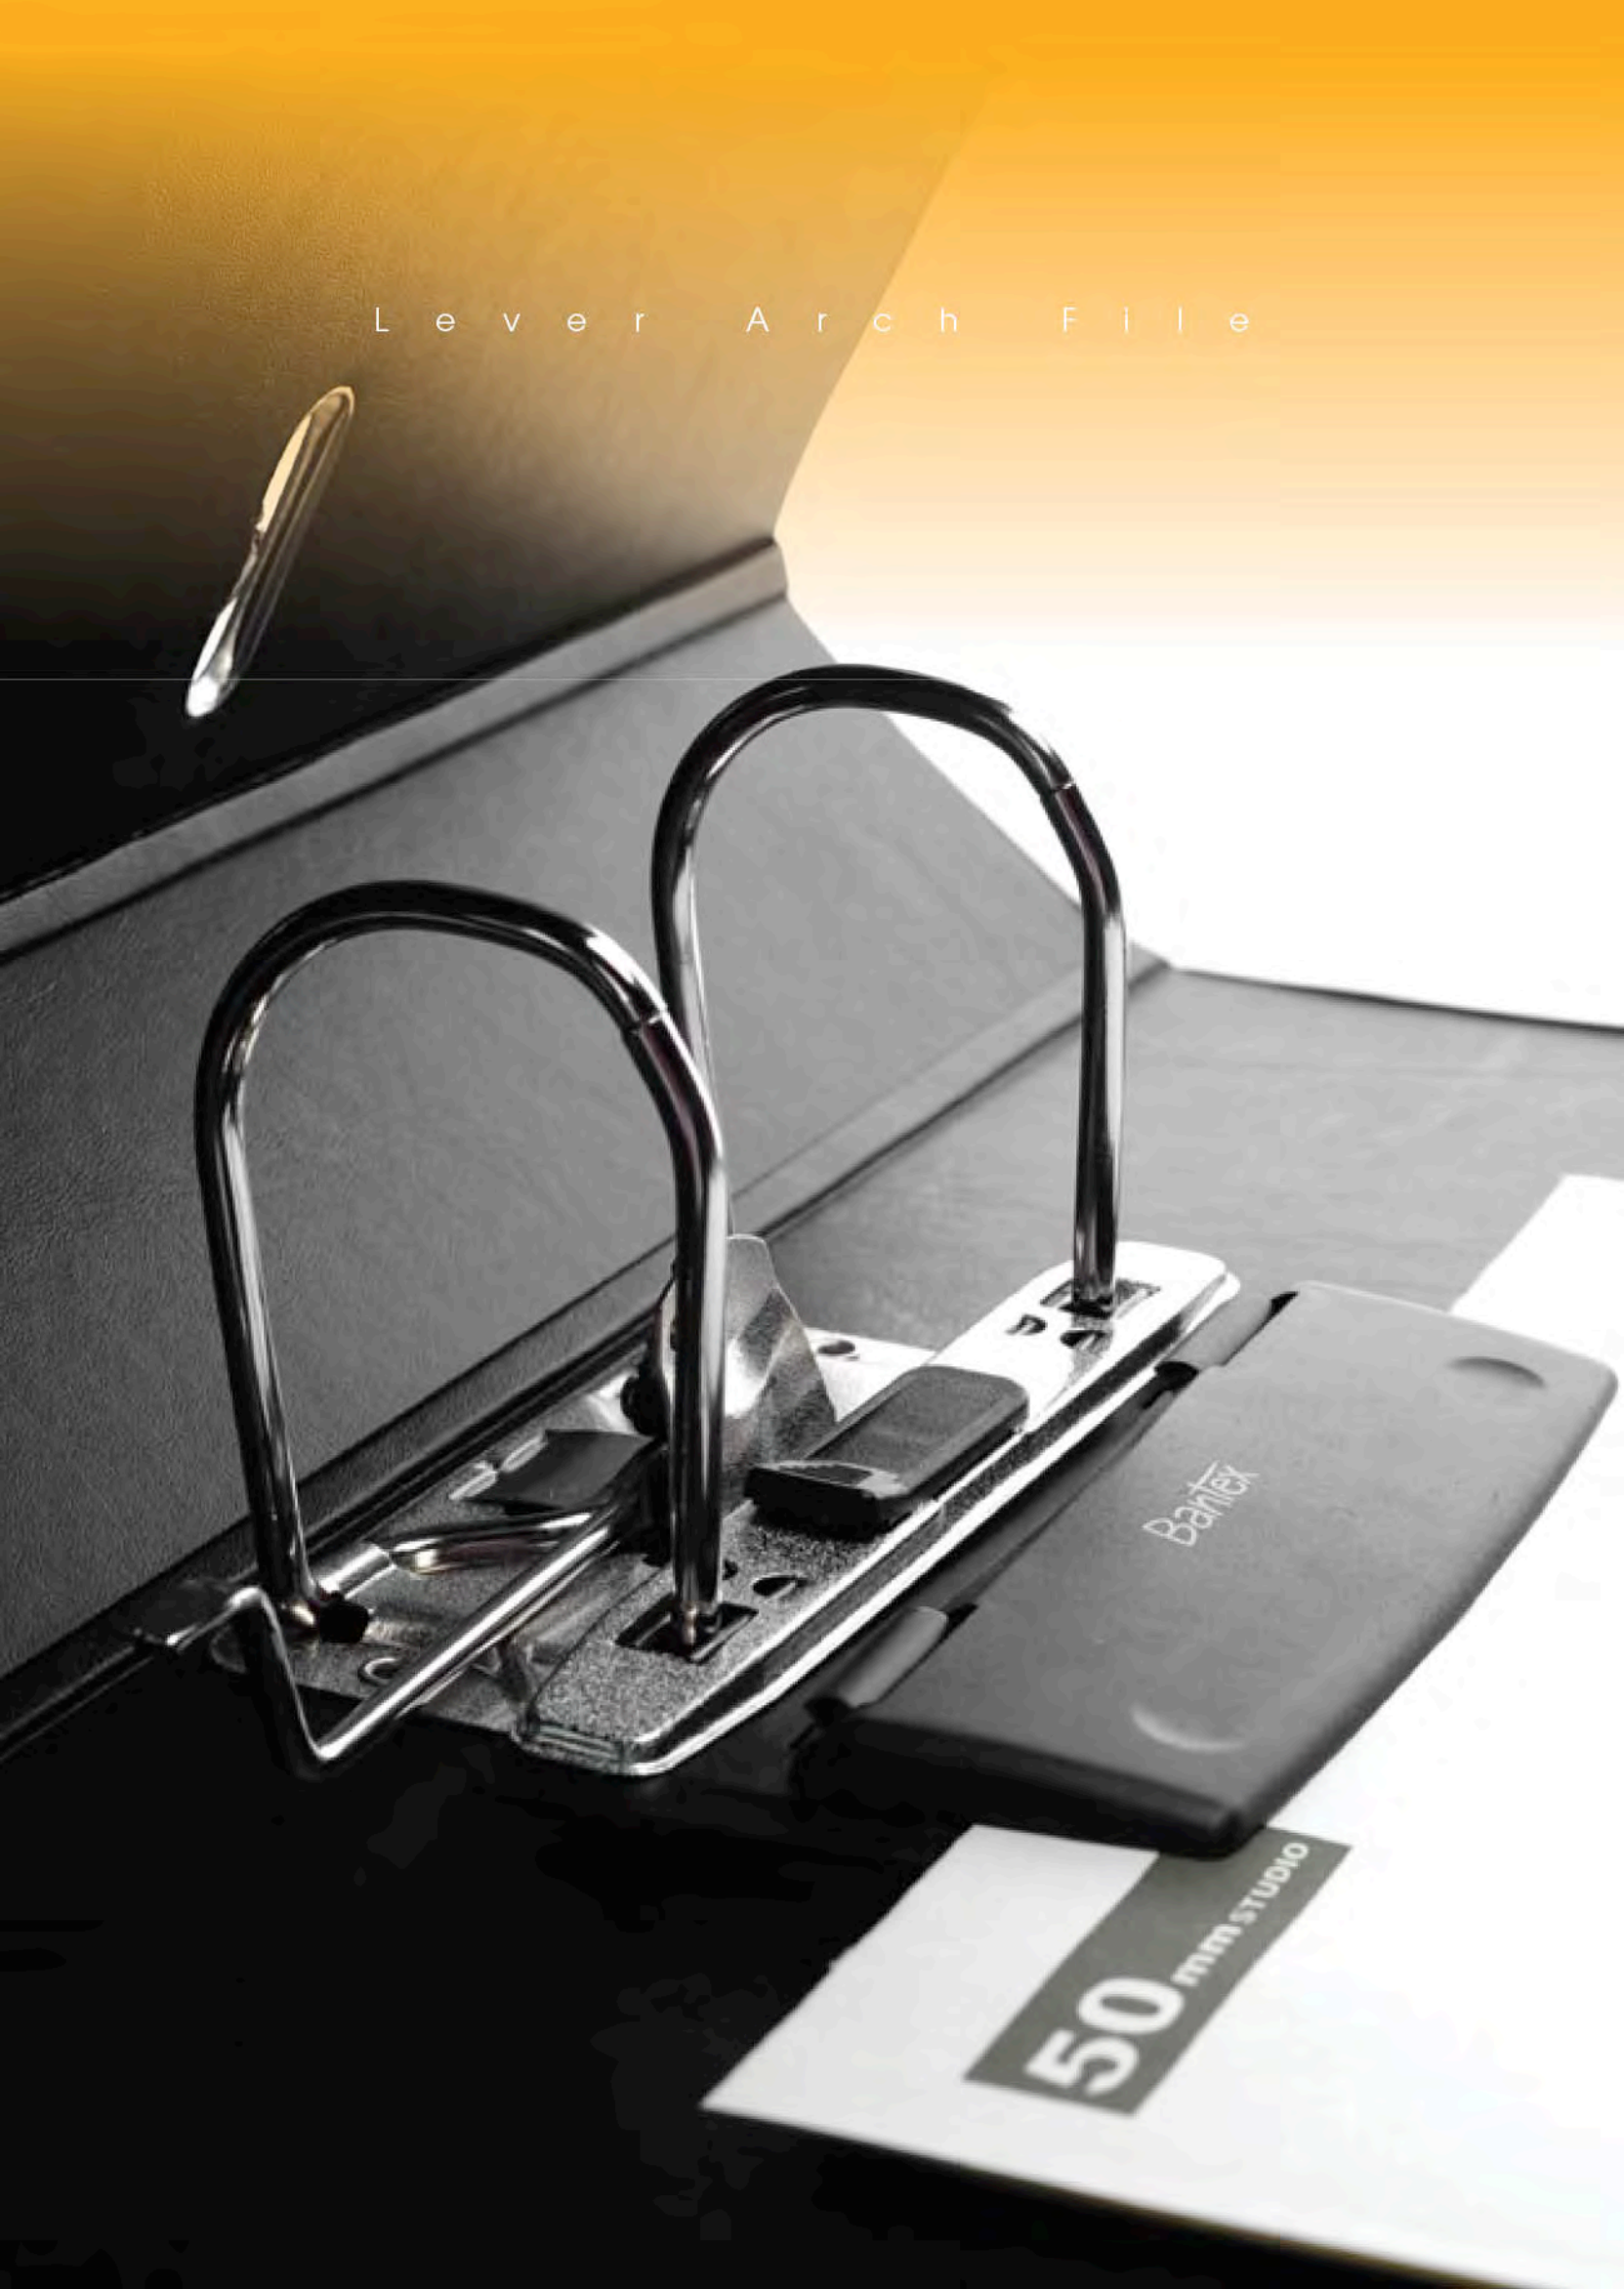

L e v e r A r c h F i l e

PP Lever Arch File

Bantex ECO Lever Arch File made from environmentally friendly PP, on the outside with paper lining inside, which does not cause pollution when incinerated. The greyboard is recycled greyboard. The binding itself is bound like a book without any sharp, welded edges. The front is fitted with the Rado system, which ensures that the lever arch file is stable on the shelf. Also featured with metal reinforced finger ring and replaceable spine label.

PVC Mycolor Lever Arch File

Bantex Mycolor PVC Lever Arch File comes with exciting & attractive design in dual tone (cover & back) PVC layer. Inspire your office with a hint of fashion tones. Unique Strong-Line® reinforced lower edge provide extra protection which protects your expensive furniture. Metal reinforced finger hole for easy retrieval & rado front cover locking which ensures that the lever arch file is stable on shelf.

PVC Strong-Line® Lever Arch File

Bantex lever arch files available in many different colours and have a unique lower reinforced edge. A triple layer of sheeting provides extra protection to the files and protects surfaces of desks and cabinets from scratches. The rado mechanism locks the file closed so that it stands safely without overturning. Complete with interchangeable spine label and metal finger ring. Available in A4 & FC size with 7 cm and 5 cm capacity, and also A3 size with 7cm capacity.