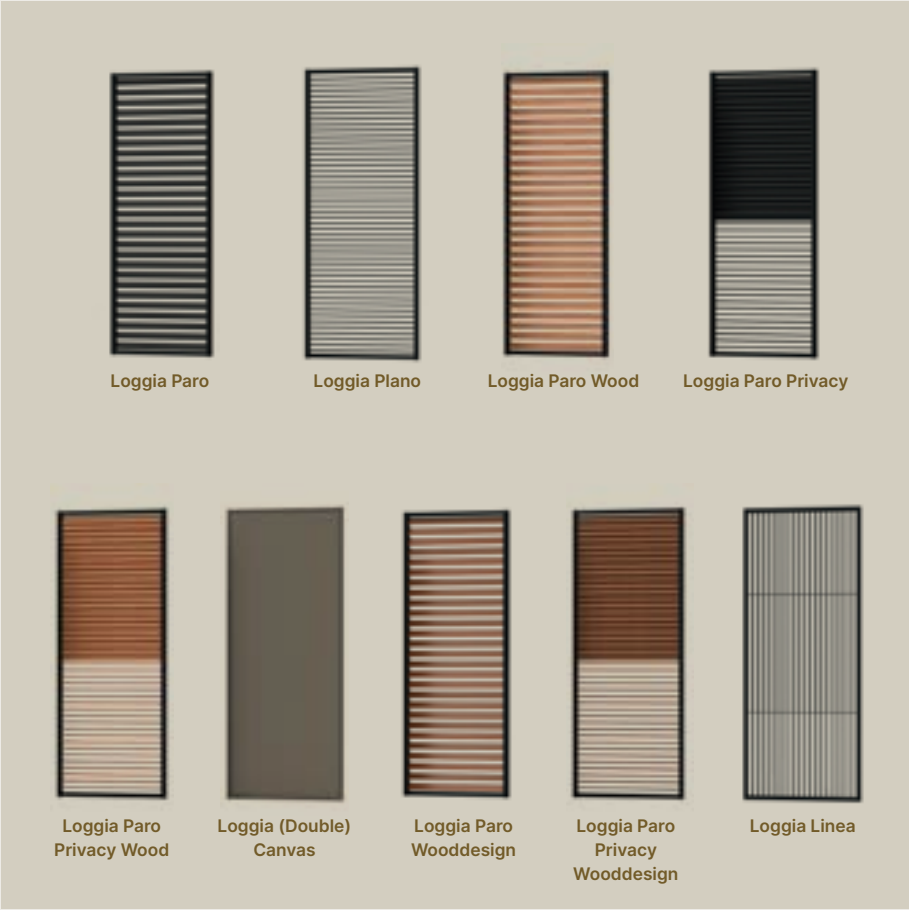

OUR OFFER

AERO® CANVAS

Minimalist patio cover with fixed roof, aesthetically finished with a stretch ceiling with Fixscreen-technology. Can be integrated into new or existing structures.

Aero®

Linarte®

Wood & Led inserts

Beam Heat

Loggia sliding panels

Our accessories

PERSONALISE YOUR PATIO COVER

Outdoor living comfort revolves around many things. Our range of accessories will ensure you can create the perfect conditions under your patio cover. From providing shelter from wind and weather to maintaining a pleasant temperature, enjoying peace and quiet, and even keeping annoying insects out. Mix and match as desired.

OUR OFFER

Aero®
Blades RAL 9016
Loggia Paro Privacy Wood
Linarte wand RAL 7016
Beam Heat
The Netherlands

SCREENS

Sun protection fabric allows you to enjoy being outside even more. It offers protection from sun, wind, rain and even annoying insects at all times.

LOGGIA®

Loggia sliding panels are sun protection panels with endless possibilities. Discover the different types, finishes and materials.

OUR OFFER

GLASS SLIDING PANELS

Extend your summer and integrate glass sliding panels into your outside space. Enjoy cosy warmth inside during the winter without losing the panoramic view to the outside.