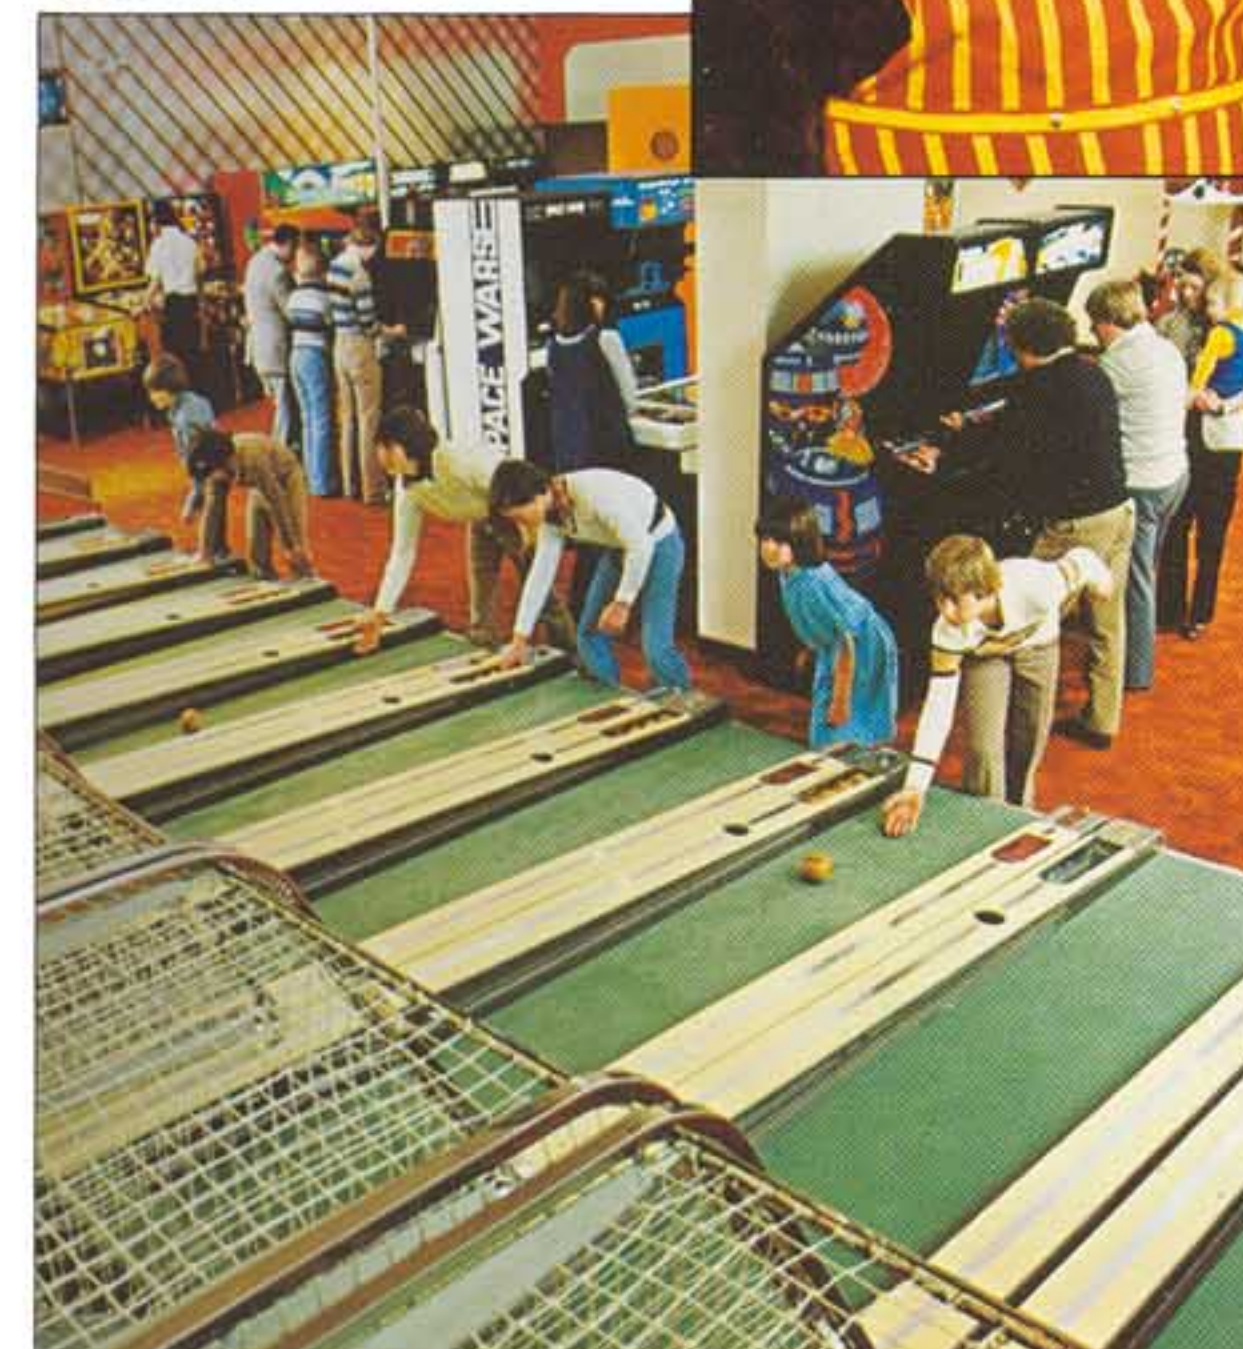

OVER 50 NEW ELECTRONIC GAMES