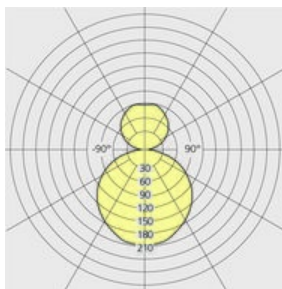

Black    White    White/red  
 ●    ○    ●

LED Table

IP20

W	Dimensions	Luminous Flux (lm)	Color	Code	Product name
6W	H 37 cm	470lm	●	1751030A	La Petite - Black
			○	1751020A	La Petite - White
			●	1751010A	La Petite - White/Red

La Petite Table LED	LED	luminaire
Power	6,8W	6W
Flux	470lm	470lm
CCT	2700K	2800K
CRI		
Color Tolerance		
Service Life	L70(6K) > 25000h	
Efficiency		
Efficacy	69lm/W	78lm/W