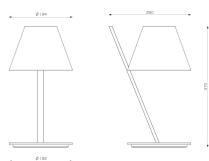

### La Petite Table

An archetypal lampshade balanced on a tilted stem. Simple elements, exquisitely combined into an amazing geometric composition, recall basic forms matched with different materials for technological reasons. Despite its plain and simple look, this lamp clearly conveys the skills of Artemide. The lampshade is a lightweight plastic volume closed by two diffusers that produce a pleasant soft direct and indirect light. The joint connects the lampshade with the aluminium stem on a minimal support. These simple elements are combined into a plain and elegant object, where the tilted stem is counterbalanced by the lampshade's volume.

Black    White    White/red  
 ●    ○    ●

LED Table

IP20

W	Dimensions	Luminous Flux (lm)	Color	Code	Product name
6W	H 37 cm	470lm	●	1751030A	La Petite - Black
			○	1751020A	La Petite - White
			●	1751010A	La Petite - White/Red