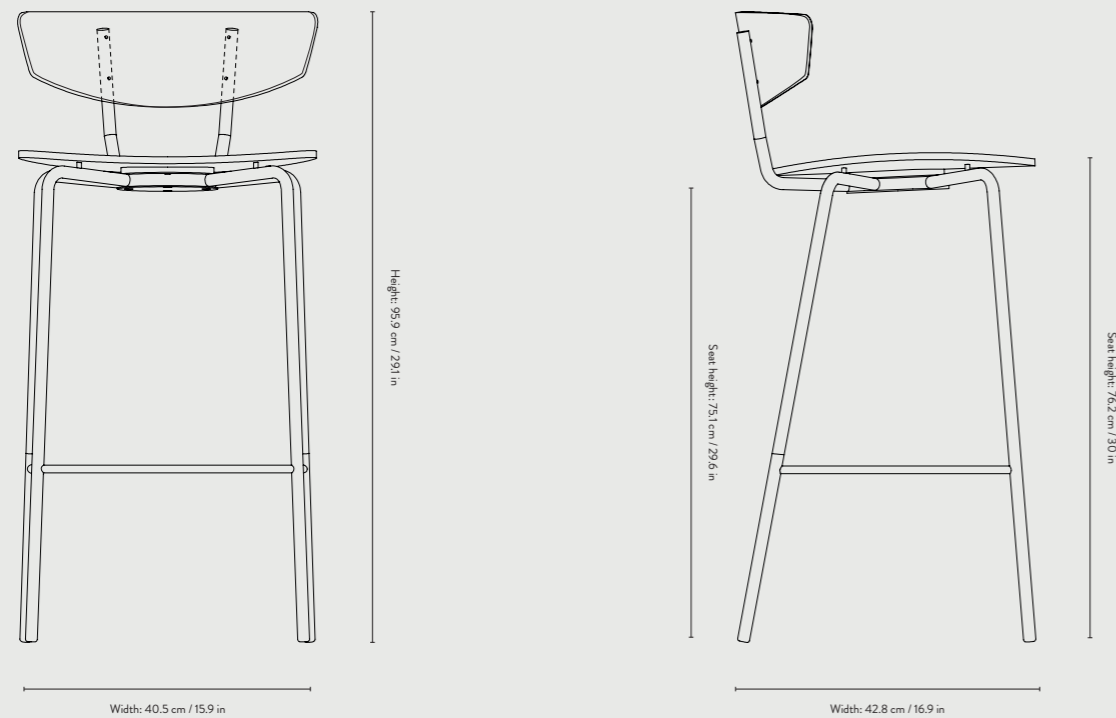

HERMAN BAR CHAIR - HIGH

HERMAN BAR CHAIR - HIGH

1. **Product type:** Chair for indoor use. For contract sales and contract use please contact us for further information
2. **Country of origin:** Lithuania
3. **Dimensions:** W: 40.5 x H: 95.9 x D: 42.8 cm / W: 15.9 x H: 37.8 x D: 16.9 cm
   Seat height: 76.2 cm / 30.0 in
4. **Weight:** 5.2 kg
5. **Construction:** Seat and backrest: Painted oak veneer
   Legs: Powder coated metal
6. **Colours:** Black (oak)
7. **Assembly:** Delivered fully assembled
8. **Safety:** Do not stand on the chair and when sitting, do not tilt the chair. To prevent potential injuries and structural failures, this chair should not be used for other than its intended purpose
9. **Care instructions:** Clean with a damp cloth tightly wrung out in clean water. Then polish with a soft, dry cloth. Always wipe the wood following the direction of the grain.
   For dirty surfaces, use a mild solution of soap flakes or a universal cleaning agent. Never leave wet patches on lacquered wood surfaces as it can damage the surface colour and cause the lacquer to peel.
10. **Design:** Herman Studio
11. **Info:** Registered design. Separate item numbers for UK