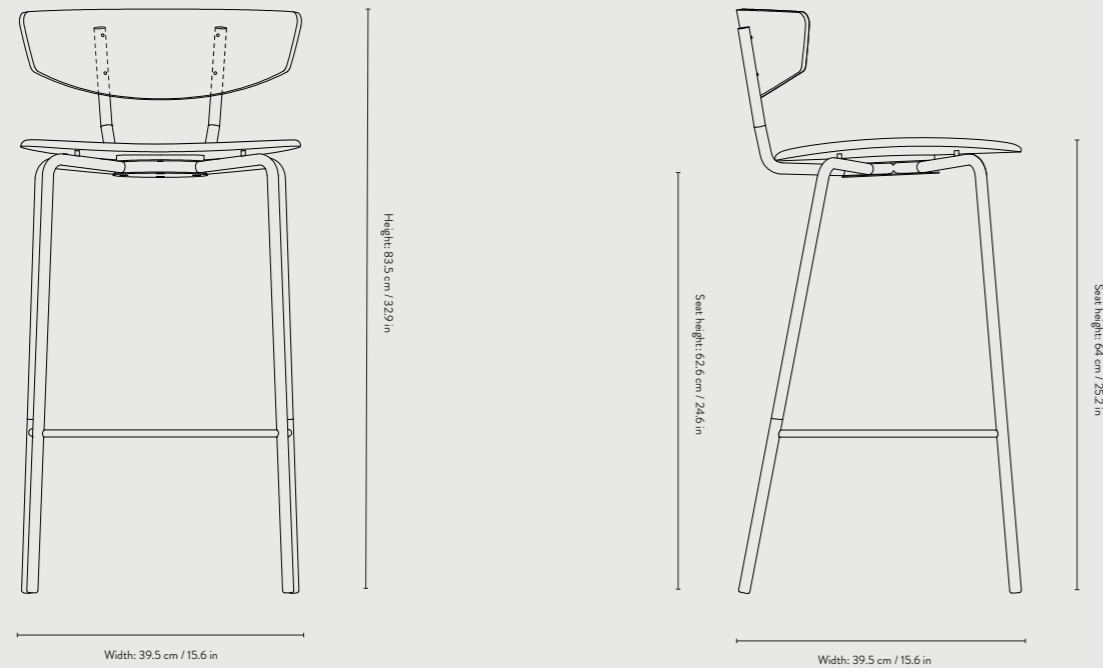

HERMAN BAR CHAIR - LOW
UPHOLSTERED - FIORD BY KVADRAT - BLACK / DARK GREY

HERMAN BAR CHAIR - LOW
UPHOLSTERED - FIORD BY KVADRAT - BLACK / DARK GREY

1. **Product type:** Chair for indoor use. For contract sales and contract use please contact us for further information
2. **Country of origin:** Lithuania
3. **Dimensions:** W: 39.5 x H: 83.5 x D: 39.5 cm / W: 15.6 x H: 32.9 x D: 15.6 in
   Seat height: 64 cm / 25.2 in
4. **Weight:** 5.0 kg
5. **Construction:** Seat: Fiord textile by Kvadrat
   Backrest: Painted oak veneer
   Legs: Powder coated metal
6. **Colours:** Black (oak) / Dark Grey (seat)
7. **Assembly:** Delivered fully assembled
8. **Safety:** Do not stand on the chair and when sitting, do not tilt the chair. To prevent potential injuries and structural failures, this chair should not be used for other than its intended purpose
9. **Care instructions:** Clean with a damp cloth tightly wrung out in clean water. Then polish with a soft, dry cloth. Always wipe the wood following the direction of the grain. For dirty surfaces, use a mild solution of soap flakes or a universal cleaning agent. Never leave wet patches on lacquered wood surfaces as it can damage the surface colour and cause the lacquer to peel. Professional dry cleaning of the seat.
10. **Design:** Herman Studio
11. **Info:** Registered design. Separate item numbers for UK