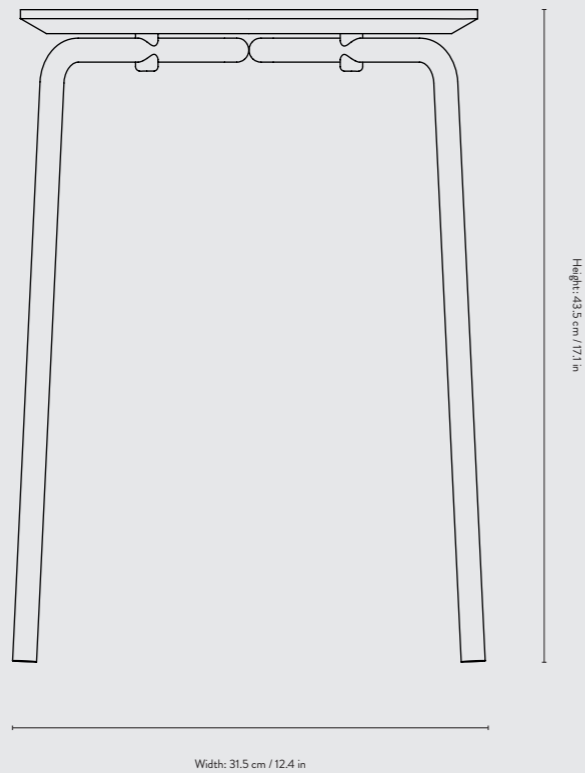

Country of origin: Lithuania

Dimensions: Height: 68 cm / 26.8 in
Width: 68 cm / 26.8 in
Depth: 60 cm / 23.6 in
Seat height: 37 cm / 14.6 in

Weight: 6.6 kg

Construction: Frame: Powder coated metal
Seat/backrest: Oak veneer.

Dimensions: Height: 68 cm / 26.8 in
Width: 68 cm / 26.8 in
Depth: 60 cm / 23.6 in
Seat height: 37 cm / 14.6 in

Weight: 6.9 kg

Construction: Seat: Fiord textile by Kvadrat
Backrest: Painted oak veneer
Frame: Powder coated metal

Design: Herman Studio

HERMAN LOUNGE CHAIR - LEATHER

Product type: Chair for indoor use. For contract sales and contract use please contact us for further information

Country of origin: Lithuania

Dimensions: Height: 68 cm / 26.8 in
Width: 68 cm / 26.8 in
Depth: 60 cm / 23.6 in
Seat height: 37 cm / 14.6 in

Design: Herman Studio

HERMAN STOOL

HERMAN STOOL

Product type: Stool for indoor use. For contract sales and contract use please contact us for further information

Country of origin: Lithuania

Dimensions: Height: 43.5 cm
Width: 35.5 cm