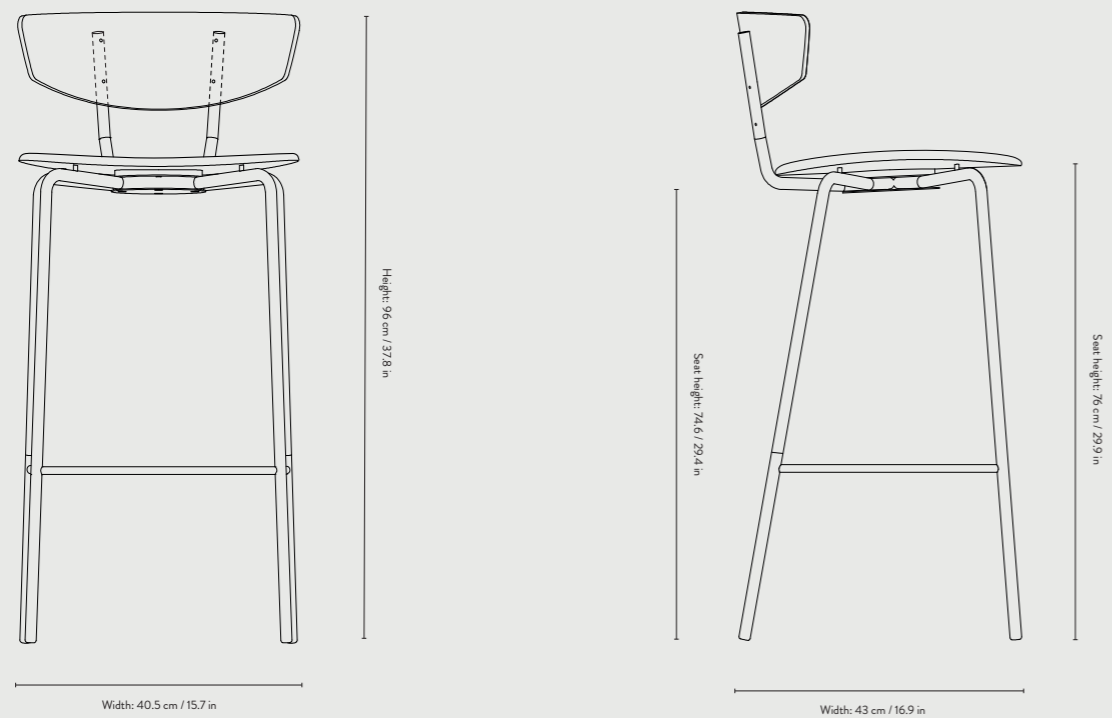

HERMAN BAR CHAIR - HIGH LEATHER

HERMAN BAR CHAIR - HIGH - LEATHER

1. **Product type:** Chair for indoor use. For contract sales and contract use please contact us for further information
2. **Country of origin:** Lithuania
3. **Dimensions:** W: 40.5 x H: 96 x D: 43 cm / W: 15.7 x H: 37.8 x D: 16.9 in
   Seat height: 76 cm / 29.9 in
4. **Weight:** 5.3 kg
5. **Construction:** Seat: Aniline leather
   Backrest: Painted oak veneer
   Legs: Powder coated metal
6. **Colours:** Black (oak) / Black (leather)
7. **Assembly:** Delivered fully assembled
8. **Safety:** Do not stand on the chair and when sitting, do not tilt the chair. To prevent potential injuries and structural failures, this chair should not be used for other than its intended purpose
9. **Care instructions:** Clean with a damp cloth tightly wrung out in clean water. Then polish with a soft, dry cloth. Always wipe the wood following the direction of the grain. For dirty surfaces, use a mild solution of soap flakes or a universal cleaning agent. Never leave wet patches on lacquered wood surfaces as it can damage the surface colour and cause the lacquer to peel. Professional dry cleaning of the seat.
10. **Design:** Herman Studio
11. **Info:** Registered design. Separate item numbers for UK