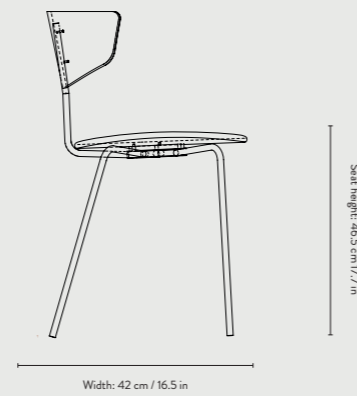

HERMAN CHAIR
LEATHER

HERMAN CHAIR

Product type: Chair for indoor use. For contract sales and contract use please contact us for further information

Country of origin: Lithuania

Dimensions: Height: 74 cm/29.1 in - Width: 50 cm/19.7 in
Depth: 47 cm/18.5 in - Seat height: 45 cm/17.7 in

Weight: 4.8 kg

Construction: Frame: Powder coated metal
Seat/backrest: Oak veneer.

Colours: Oak (oak)   Dark Blue (oak)
Black (oak)   Dark Rose (oak)
Grey (oak)   Dark Green (oak)
Warm Grey (oak)   Red Brown (oak)
Natural Oak (oak)

Assembly: Delivered fully assembled

Safety: Do not stand on the chair and when sitting do not tilt the chair. To prevent potential injuries and structural failures, this chair should not be used for other than it's intended purpose

Care instructions: Clean with a damp cloth tightly wrung out in clean water. Then polish with a soft, dry cloth
Always wipe the wood following the direction of the grain. For dirty surfaces, use a mild solution of soap flakes or a universal cleaning agent. Never leave wet patches on lacquered wood surfaces as it can damage the surface colour and cause the lacquer to peel

Design: Herman Studio

HERMAN CHAIR - UPHOLSTERED - FIORD BY KVADRAT

Product type: Chair for indoor use. For contract sales and contract use please contact us for further information

Country of origin: Lithuania

Dimensions: Height: 74 cm/29.1 in - Width: 50 cm/19.7 in
Depth: 47 cm/18.5 in - Seat height: 45 cm/17.7 in

Weight: 5 kg

Construction: Frame: Powder coated metal
Backrest: Oak veneer
Seat: Fiord textile by Kvadrat

Colour combinations: Oak/Light Grey   Grey/Rust
Black/Dark Grey   Dark Green/ Dark Green
Dark Blue/Dark blue   Dark Rose/Warm Grey
Warm Grey/Grey Green   Red Brown/Warm Grey

Assembly: Delivered fully assembled

Safety: Do not stand on the chair and when sitting do not tilt the chair. To prevent potential injuries and structural failures, this chair should not be used for other than it's intended purpose

Care instructions: Clean with a damp cloth tightly wrung out in clean water. Then polish with a soft, dry cloth. Professional dry clean for the seat. Always wipe the wood following the direction of the grain. For dirty surfaces, use a mild solution of soap flakes or a universal cleaning agent. Never leave wet patches on lacquered wood surfaces as it can damage the surface colour and cause the lacquer to peel. Professional dry cleaning of seat.

Design: Herman Studio

HERMAN CHAIR - LEATHER

Product type: Chair for indoor use. For contract sales and contract use please contact us for further information

Country of origin: Lithuania

Dimensions: Height: 74 cm/29.1 in - Width: 50 cm/19.7 in
Depth: 47 cm/18.5 in - Seat height: 45 cm/17.7 in

Weight: 5 kg

Construction: Seat: Aniline leather
Backrest: Painted oak veneer
Frame: Powder coated metal

Colours: Black (oak) / Black (leather)
Warm Grey (oak) / Grey (leather)