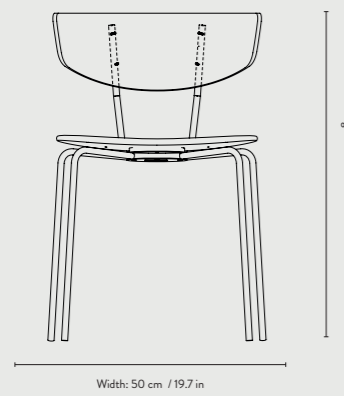

HERMAN CHAIR UPHOLSTERED
FIORD BY KVADRAT