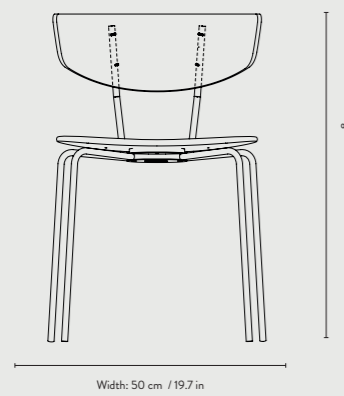

HERMAN CHAIR
LEATHER

HERMAN CHAIR

Product type: Chair for indoor use. For contract sales and contract use please contact us for further information

Country of origin: Lithuania

Dimensions: Height: 74 cm/29.1 in - Width: 50 cm/19.7 in
Depth: 47 cm/18.5 in - Seat height: 45 cm/17.7 in

Weight: 4.8 kg

Construction: Frame: Powder coated metal
Seat/backrest: Oak veneer.

Colours: Oak (oak)   Dark Blue (oak)
Black (oak)   Dark Rose (oak)
Grey (oak)   Dark Green (oak)
Warm Grey (oak)   Red Brown (oak)
Natural Oak (oak)

Assembly: Delivered fully assembled

Safety: Do not stand on the chair and when sitting do not tilt the chair. To prevent potential injuries and structural failures, this chair should not be used for other than it's intended purpose

Care instructions: Clean with a damp cloth tightly wrung out in clean water. Then polish with a soft, dry cloth
Always wipe the wood following the direction of the grain. For dirty surfaces, use a mild solution of soap flakes or a universal cleaning agent. Never leave wet patches on lacquered wood surfaces as it can damage the surface colour and cause the lacquer to peel

Design: Herman Studio

HERMAN CHAIR - UPHOLSTERED - FIORD BY KVADRAT

Product type: Chair for indoor use. For contract sales and contract use please contact us for further information

Country of origin: Lithuania

Dimensions: Height: 74 cm/29.1 in - Width: 50 cm/19.7 in
Depth: 47 cm/18.5 in - Seat height: 45 cm/17.7 in

Weight: 5 kg

Construction: Frame: Powder coated metal
Backrest: Oak veneer
Seat: Fiord textile by Kvadrat

Colour combinations: Oak/Light Grey   Grey/Rust
Black/Dark Grey   Dark Green/ Dark Green
Dark Blue/Dark blue   Dark Rose/Warm Grey
Warm Grey/Grey Green   Red Brown/Warm Grey

Assembly: Delivered fully assembled

Safety: Do not stand on the chair and when sitting do not tilt the chair. To prevent potential injuries and structural failures, this chair should not be used for other than it's intended purpose

Care instructions: Clean with a damp cloth tightly wrung out in clean water. Then polish with a soft, dry cloth. Professional dry clean for the seat. Always wipe the wood following the direction of the grain. For dirty surfaces, use a mild solution of soap flakes or a universal cleaning agent. Never leave wet patches on lacquered wood surfaces as it can damage the surface colour and cause the lacquer to peel. Professional dry cleaning of seat.

Design: Herman Studio

HERMAN CHAIR - LEATHER

Product type: Chair for indoor use. For contract sales and contract use please contact us for further information

Country of origin: Lithuania

Dimensions: Height: 74 cm/29.1 in - Width: 50 cm/19.7 in
Depth: 47 cm/18.5 in - Seat height: 45 cm/17.7 in

Weight: 5 kg

Construction: Seat: Aniline leather
Backrest: Painted oak veneer
Frame: Powder coated metal

Colours: Black (oak) / Black (leather)
Warm Grey (oak) / Grey (leather)