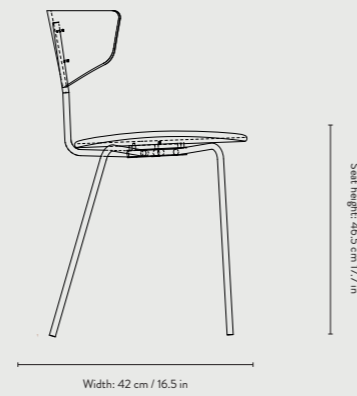

HERMAN CHAIR UPHOLSTERED
FIORD BY KVADRAT