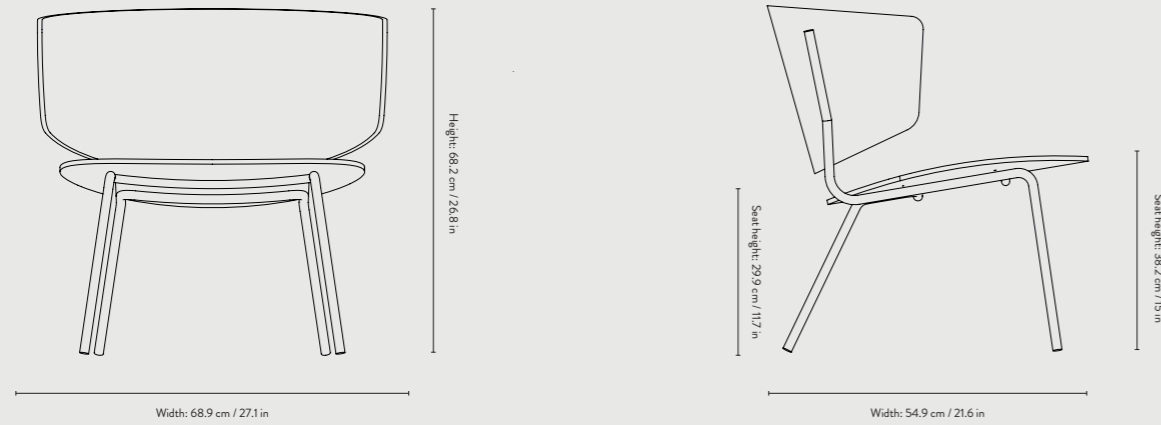

HERMAN LOUNGE CHAIR