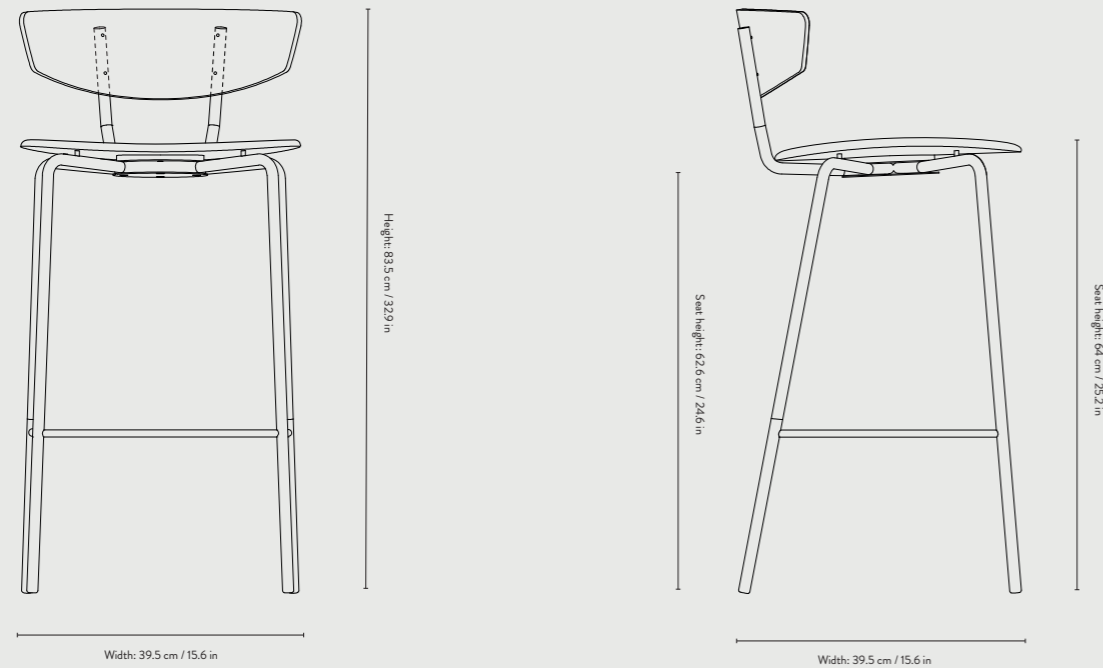

HERMAN BAR CHAIR - LOW LEATHER

HERMAN BAR CHAIR - LOW - LEATHER

1. **Product type:** Chair for indoor use. For contract sales and contract use please contact us for further information
2. **Country of origin:** Lithuania
3. **Dimensions:** W: 39.5 x H: 83.5 x D: 39.5 cm / W: 15.6 x H: 32.9 x D: 15.6 in
   Seat height: 64 cm / 25.2 in
4. **Weight:** 5.0 kg
5. **Construction:** Seat: Aniline leather
   Backrest: Painted oak veneer
   Legs: Powder coated metal
6. **Colours:** Black (oak) / Black (leather)
7. **Assembly:** Delivered fully assembled
8. **Safety:** Do not stand on the chair and when sitting, do not tilt the chair. To prevent potential injuries and structural failures, this chair should not be used for other than its intended purpose
9. **Care instructions:** Clean with a damp cloth tightly wrung out in clean water. Then polish with a soft, dry cloth. Always wipe the wood following the direction of the grain. For dirty surfaces, use a mild solution of soap flakes or a universal cleaning agent. Never leave wet patches on lacquered wood surfaces as it can damage the surface colour and cause the lacquer to peel. Professional dry cleaning of the seat.
10. **Design:** Herman Studio
11. **Info:** Registered design. Separate item numbers for UK