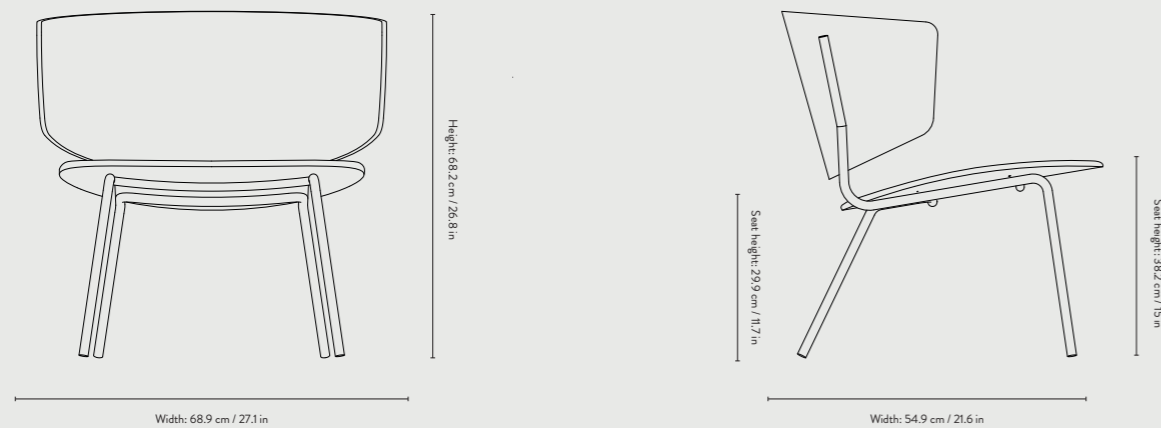

HERMAN LOUNGE CHAIR LEATHER

HERMAN LOUNGE CHAIR

Product type: Chair for indoor use. For contract sales and contract use please contact us for further information

Country of origin: Lithuania

Dimensions: Height: 68 cm / 26.8 in
Width: 68 cm / 26.8 in
Depth: 60 cm / 23.6 in
Seat height: 37 cm / 14.6 in

Weight: 6.6 kg

Construction: Frame: Powder coated metal
Seat/backrest: Oak veneer.

Colours: Black (oak)

Assembly: Delivered fully assembled

Safety: Do not stand on the chair and when sitting do not tilt the chair. To prevent potential injuries and structural failures, this chair should not be used for other than it's intended purpose

Care instructions: Clean with a damp cloth tightly wrung out in clean water. Then polish with a soft, dry cloth. Always wipe the wood following the direction of the grain. For dirty surfaces, use a mild solution of soap flakes or a universal cleaning agent. Never leave wet patches on lacquered wood surfaces as it can damage the surface colour and cause the lacquer to peel. Professional dry cleaning of seat.

Design: Herman Studio

HERMAN LOUNGE CHAIR - UPHOLSTERED - FIORD BY KVADRAT

Product type: Chair for indoor use. For contract sales and contract use please contact us for further information

Country of origin: Lithuania

Dimensions: Height: 68 cm / 26.8 in
Width: 68 cm / 26.8 in
Depth: 60 cm / 23.6 in
Seat height: 37 cm / 14.6 in

Weight: 6.9 kg

Construction: Seat: Fiord textile by Kvadrat
Backrest: Painted oak veneer
Frame: Powder coated metal

Colours: Black (oak) / Dark Grey (seat)

Assembly: Delivered fully assembled

Safety: Do not stand on the chair and when sitting do not tilt the chair. To prevent potential injuries and structural failures, this chair should not be used for other than it's intended purpose

Care instructions: Clean with a damp cloth tightly wrung out in clean water. Then polish with a soft, dry cloth. Always wipe the wood following the direction of the grain. For dirty surfaces, use a mild solution of soap flakes or a universal cleaning agent. Never leave wet patches on lacquered wood surfaces as it can damage the surface colour and cause the lacquer to peel. Professional dry cleaning of seat

Design: Herman Studio

HERMAN LOUNGE CHAIR - LEATHER

Product type: Chair for indoor use. For contract sales and contract use please contact us for further information

Country of origin: Lithuania

Dimensions: Height: 68 cm / 26.8 in
Width: 68 cm / 26.8 in
Depth: 60 cm / 23.6 in
Seat height: 37 cm / 14.6 in

Weight: 6.9 kg

Construction: Frame: Powder coated metal
Seat/backrest: Oak veneer.

Colours: Black (oak) / Black (leather)