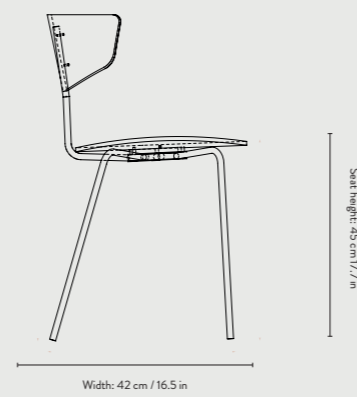

HERMAN CHAIR