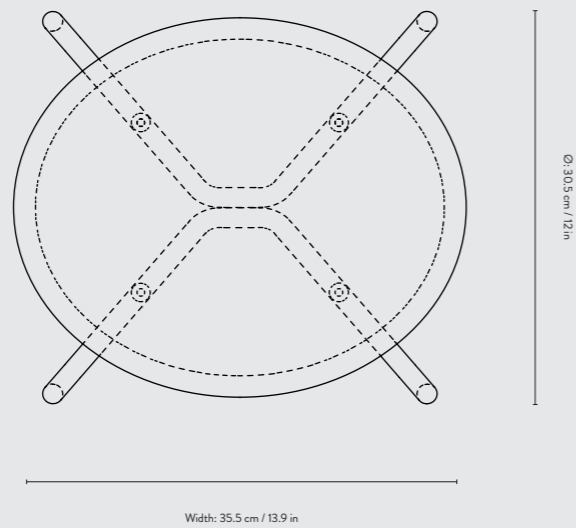

Country of origin: Lithuania

Dimensions: Height: 68 cm / 26.8 in
Width: 68 cm / 26.8 in
Depth: 60 cm / 23.6 in
Seat height: 37 cm / 14.6 in

Weight: 6.6 kg

Construction: Frame: Powder coated metal
Seat/backrest: Oak veneer.

Dimensions: Height: 68 cm / 26.8 in
Width: 68 cm / 26.8 in
Depth: 60 cm / 23.6 in
Seat height: 37 cm / 14.6 in

Weight: 6.9 kg

Construction: Seat: Fiord textile by Kvadrat
Backrest: Painted oak veneer
Frame: Powder coated metal

Design: Herman Studio

HERMAN LOUNGE CHAIR - LEATHER

Product type: Chair for indoor use. For contract sales and contract use please contact us for further information

Country of origin: Lithuania

Dimensions: Height: 68 cm / 26.8 in
Width: 68 cm / 26.8 in
Depth: 60 cm / 23.6 in
Seat height: 37 cm / 14.6 in

Design: Herman Studio

HERMAN STOOL

HERMAN STOOL

Product type: Stool for indoor use. For contract sales and contract use please contact us for further information

Country of origin: Lithuania

Dimensions: Height: 43.5 cm
Width: 35.5 cm