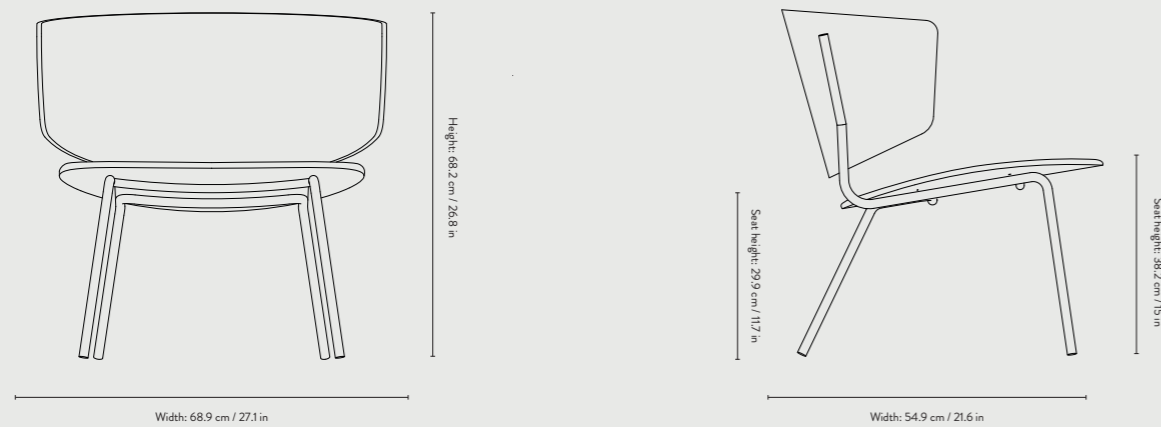

HERMAN LOUNGE CHAIR - UPHOLSTERED FIORD BY KVADRAT