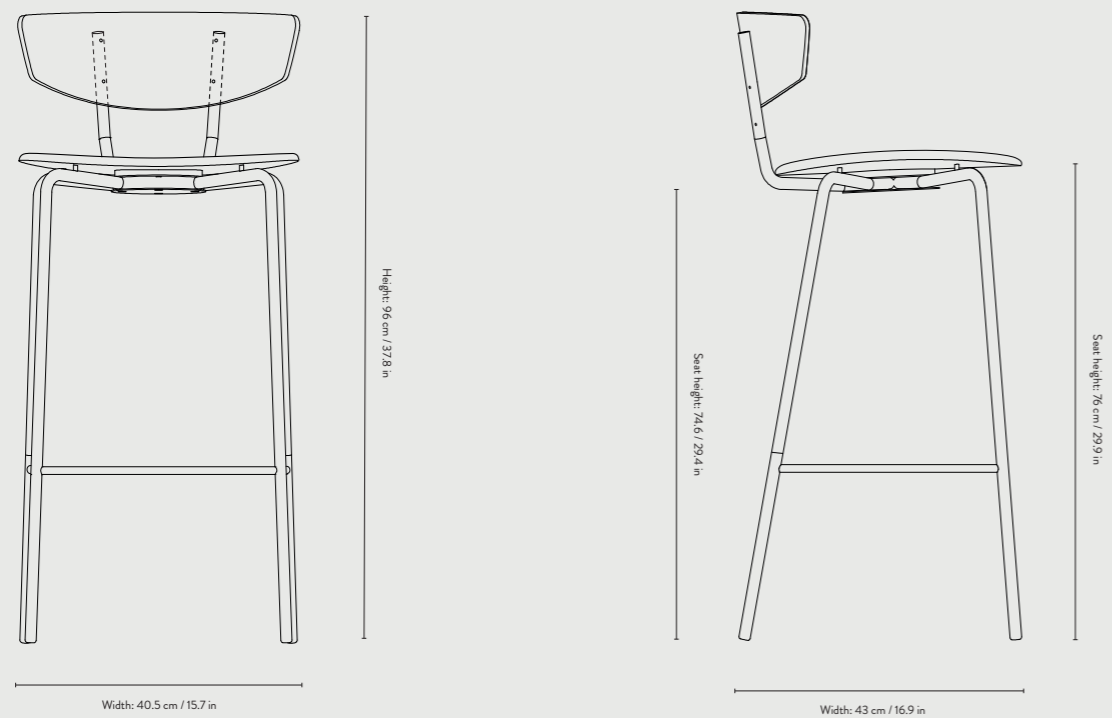

HERMAN BAR CHAIR - HIGH
UPHOLSTERED - FIORD BY KVADRAT - BLACK / DARK GREY

HERMAN BAR CHAIR - HIGH
UPHOLSTERED - FIORD BY KVADRAT - BLACK / DARK GREY

1. **Product type:** Chair for indoor use. For contract sales and contract use please contact us for further information
2. **Country of origin:** Lithuania
3. **Dimensions:** W: 40.5 x H: 96 x D: 43 cm / W: 15.7 x H: 37.8 x D: 16.9 in
   Seat height: 76 cm / 29.9 in
4. **Weight:** 5.3 kg
5. **Construction:** Seat: Fiord textile by Kvadrat
   Backrest: Painted oak veneer
   Legs: Powder coated metal
6. **Colours:** Black (oak) / Dark Grey (seat)
7. **Assembly:** Delivered fully assembled
8. **Safety:** Do not stand on the chair and when sitting, do not tilt the chair. To prevent potential injuries and structural failures, this chair should not be used for other than its intended purpose
9. **Care instructions:** Clean with a damp cloth tightly wrung out in clean water. Then polish with a soft, dry cloth. Always wipe the wood following the direction of the grain. For dirty surfaces, use a mild solution of soap flakes or a universal cleaning agent. Never leave wet patches on lacquered wood surfaces as it can damage the surface colour and cause the lacquer to peel. Professional dry cleaning of the seat.
10. **Design:** Herman Studio
11. **Info:** Registered design. Separate item numbers for UK