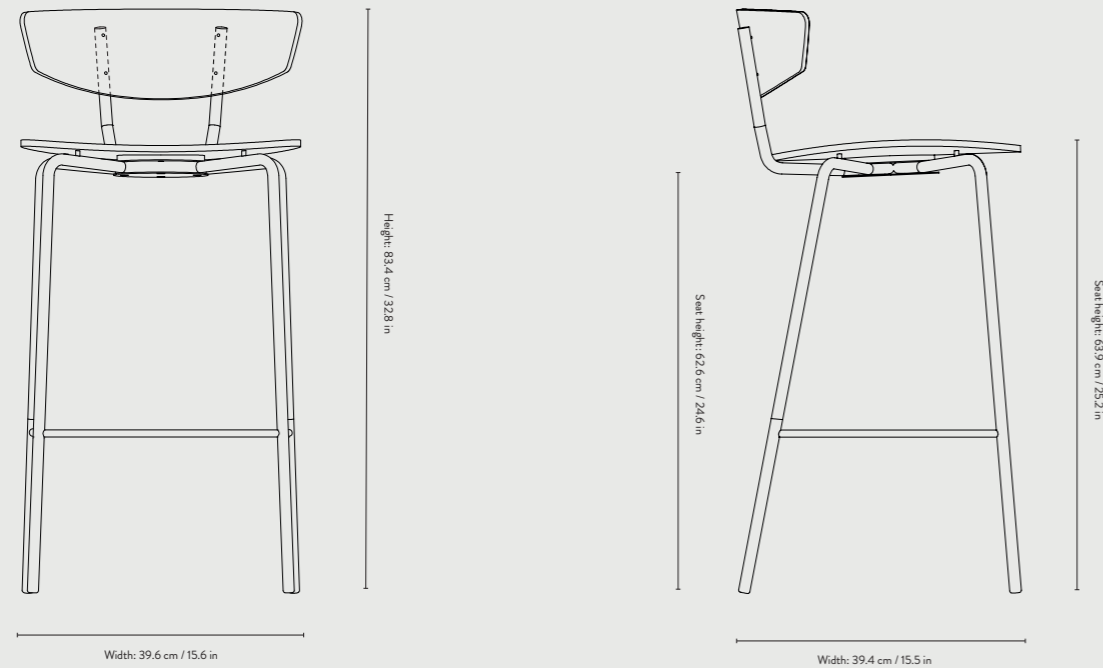

HERMAN COLLECTION

PRODUCT INFO

HERMAN BAR CHAIR - LOW

HERMAN BAR CHAIR - LOW

- Product type:** Chair for indoor use. For contract sales and contract use please contact us for further information
- Country of origin:** Lithuania
- Dimensions:** W: 39.6 x H: 83.4 x D: 39.4 cm / W: 15.5 x H: 32.8 x D: 15.5 in
Seat height: 63.9 cm / 25 in
- Weight:** 4.9 kg
- Construction:** Seat and backrest: Painted oak veneer
Legs: Powder coated metal
- Colours:** Black (oak)
- Assembly:** Delivered fully assembled
- Safety:** Do not stand on the chair and when sitting, do not tilt the chair. To prevent potential injuries and structural failures, this chair should not be used for other than its intended purpose
- Care instructions:** Clean with a damp cloth tightly wrung out in clean water. Then polish with a soft, dry cloth. Always wipe the wood following the direction of the grain.
For dirty surfaces, use a mild solution of soap flakes or a universal cleaning agent. Never leave wet patches on lacquered wood surfaces as it can damage the surface colour and cause the lacquer to peel.
- Design:** Herman Studio
- Info:** Registered design. Separate item numbers for UK