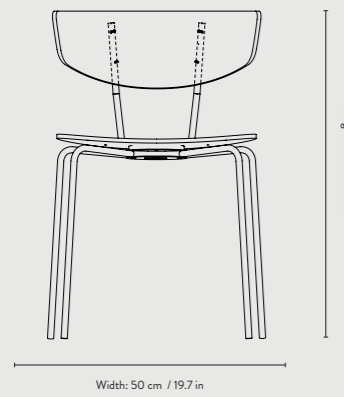

HERMAN CHAIR