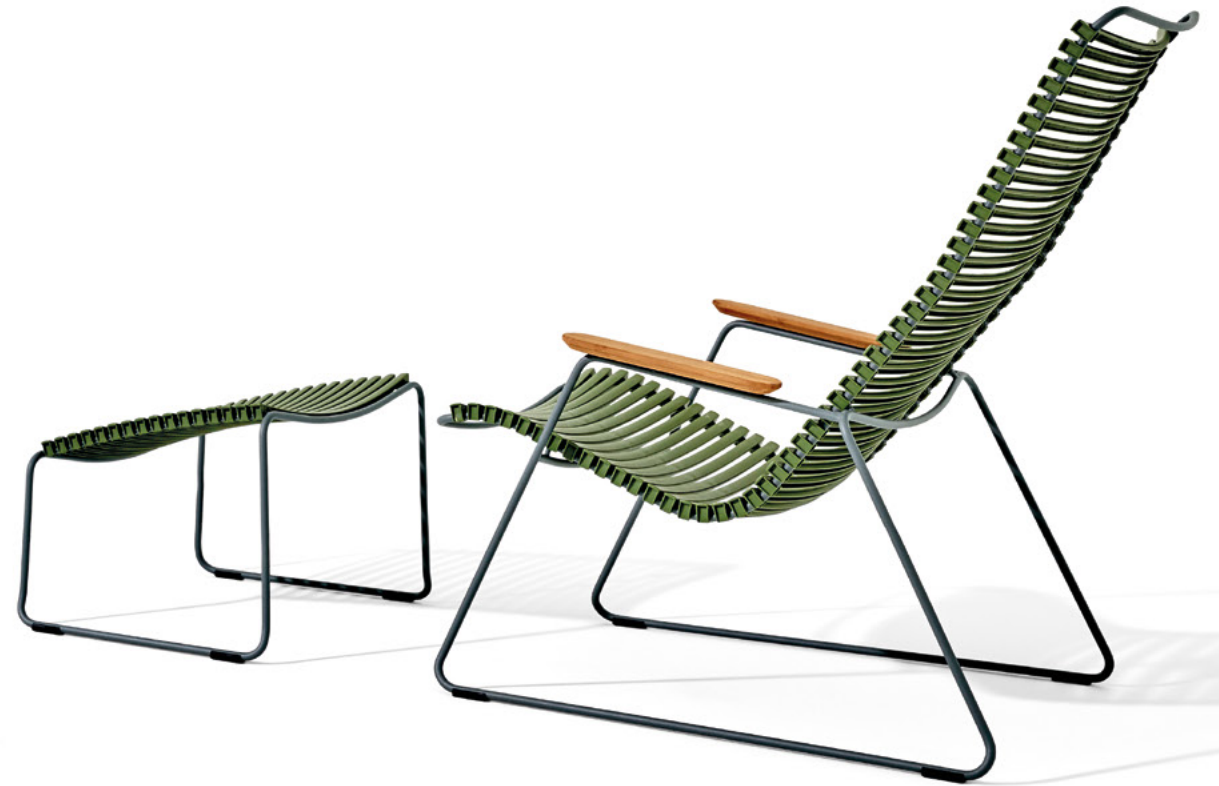

Danish Designer Henrik Pedersen has invested a great deal of effort in shaping the chairs to make the lamellas follow the structure of the spine. The result of this work is great comfort.

The CLICK collection consists of dining chairs, sunbeds, rocking chair, lounge chair, position chair and a foot rest.

CLICK DINING CHAIRS

**CLICK DINING CHAIR TALL BACK. SUPPORTS YOUR BACK AT A HIGHER POINT.
CLICK DINING CHAIR WITHOUT ARMRESTS. BOTH CHAIRS ARE STACKABLE.**

**LET YOUR BODY REST IN DYNAMIC
ROCKING MOVEMENTS**

84

**CLICK ROCKING CHAIR IN MULTICOLOR 2.
RUNNERS IN BAMBOO.**

**CLICK LOUNGE CHAIR AND ROCKING CHAIR WITH BAMBOO RUNNERS.
FOR EVEN BETTER RELAXATION COMBINE WITH CLICK FOOTREST.**

**CLICK SUNROCKER – USE YOUR BODY
AS COUNTER POINT. SIT, LIE. THAT SIMPLE.**

**CLICK DINING CHAIR. THE DINING CHAIR IS STACKABLE.
CLICK POSITION CHAIR WITH 7 POSITIONS.
JUST LEAN BACK AND RELAX.**

BAMBOO IS THE LARGEST MEMBER OF THE GRASS FAMILY.

**THE GROWTH OF BAMBOO IS VERY FAST – THE SPECIES THAT WE USE
FOR FURNITURE GROW MORE THAN 1 METER
WITHIN 24 HOURS! BAMBOO RE-PLANTS ITSELF. NEW BAMBOO
SHOOTS WILL SPREAD FROM THE ROOTS.**