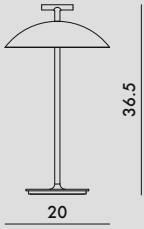

NEW!

MINI GEEN-A 2022

Design Ferruccio Laviani

9710/B9710/U9710

Dimmable battery version

kg
0.70

		IP 54	5	CLASS E						
		50.000 h.	<table border="1"> <tr> <td>DIMMER</td> <td>BATTERY LIFE</td> </tr> <tr> <td>10lm</td> <td>40h</td> </tr> <tr> <td>200lm</td> <td>7h</td> </tr> </table>		DIMMER	BATTERY LIFE	10lm	40h	200lm	7h
DIMMER	BATTERY LIFE									
10lm	40h									
200lm	7h									
1.5W integrated LED	2700°K CRI 80									

9720/B9720/U9720

Direct power supply

kg
0.70

		IP 20	5	CLASS E
		50.000 h.	200lm	
1.5W integrated LED	2700°K CRI 80			

MATERIAL

Polyester powder-coated steel

03
White

09
Black