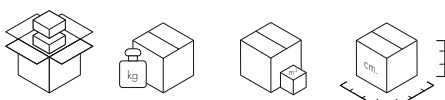

MA
Brick Red

VE
Green

BR
Bronze

100V-240V power supply included

The light source and/or battery contained in this appliance must only be replaced by qualified personnel using original spare parts.

9710/B/U	1	1.2	0.021	41.5X22X23
9720/B/U	1	1.2	0.021	41.5X22X23