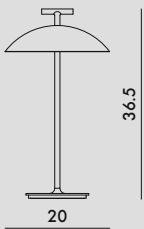

NEW!

MINI GEEN-A 2022

Design Ferruccio Laviani

9710/B9710/U9710

Dimmable battery version

kg
0.70

		IP 54	5	CLASS E						
		50.000 h.	<table border="1"> <tr> <td>DIMMER</td> <td>BATTERY LIFE</td> </tr> <tr> <td>10lm</td> <td>40h</td> </tr> <tr> <td>200lm</td> <td>7h</td> </tr> </table>		DIMMER	BATTERY LIFE	10lm	40h	200lm	7h
DIMMER	BATTERY LIFE									
10lm	40h									
200lm	7h									
1.5W integrated LED	2700°K CRI 80									

9720/B9720/U9720

Direct power supply

kg
0.70

		IP 20	5	CLASS E
		50.000 h.	200lm	
1.5W integrated LED	2700°K CRI 80			

MATERIAL

Polyester powder-coated steel

03
White

09
Black