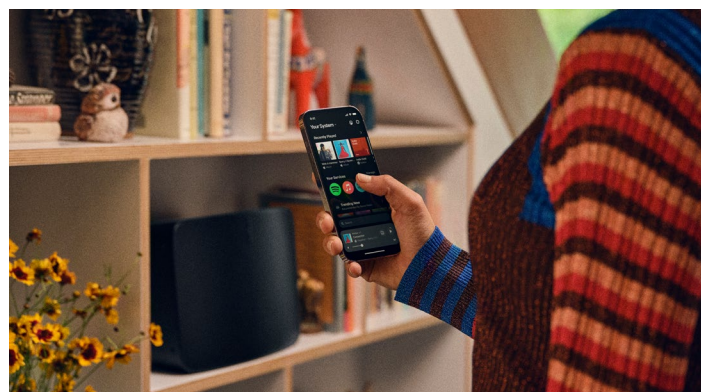

## Create a custom whole-home system with high-fidelity sound and low-key aesthetics

Sonos architectural speakers bring premium sound to every part of your home, indoors and outside. Designed and tuned in collaboration with Sonance, these speakers offer powerful sound with discreet installation. Combine Sonos in-ceiling, in-wall, and surface mount speakers with smart home systems for the ultimate in whole-home sound with wireless control.

## Sonos app: Curation and control

Pairing your Outdoor Speakers with Sonos Amp also gives you access to the Sonos app, which brings all your content and controls together in one place. Play music and manage your Sonos system from any room; control everything with voice commands using Sonos Voice Control and Amazon Alexa.