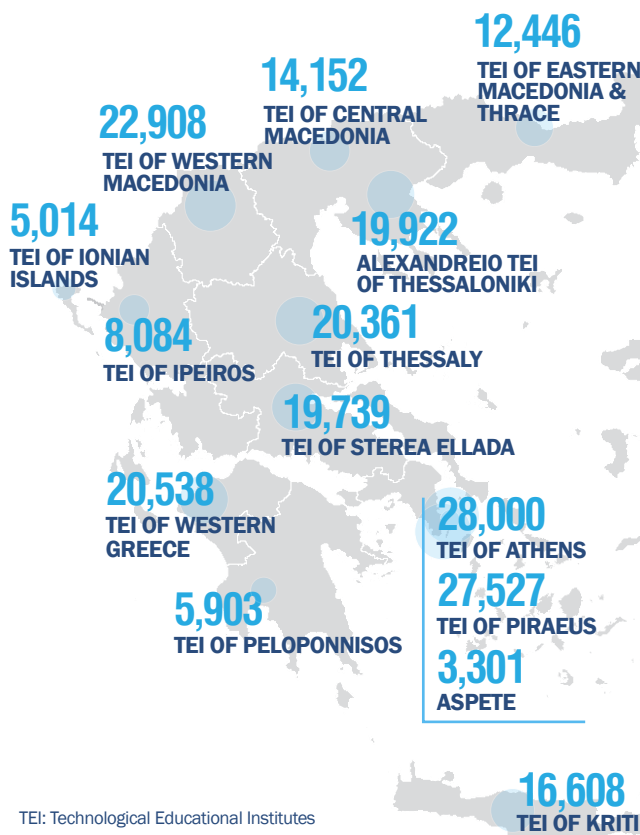

TERTIARY EDUCATION, 2017/2018

TECHNOLOGICAL INSTITUTIONS

ENROLLED UNDERGRADUATE STUDENTS (by institution)

5,146
TEACHING
STAFF

VOCATIONAL EDUCATION

5,573 MERCHANT
MARINE ACADEMIES

439 HIGHER SCHOOLS
FOR SERVICES

172 ARTISTIC SCHOOLS

ECCLESIASTICAL EDUCATION

2,790 HIGHER ECCLESIASTICAL
ACADEMIES

LARGEST TEI

(number of undergraduate students)

TEI: Technological Educational Institutes
ASPETE: School of Pedagogical and Technological Education