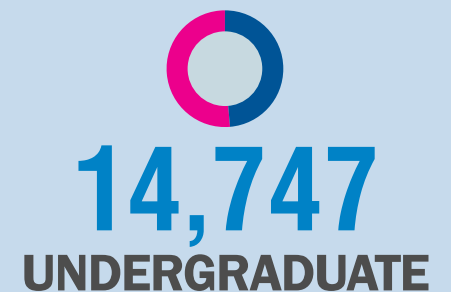

TERTIARY EDUCATION, 2017/2018

TECHNOLOGICAL INSTITUTIONS

ENROLLED UNDERGRADUATE STUDENTS (by institution)

5,146
TEACHING
STAFF

VOCATIONAL EDUCATION

5,573 MERCHANT
MARINE ACADEMIES

439 HIGHER SCHOOLS
FOR SERVICES

172 ARTISTIC SCHOOLS

ECCLESIASTICAL EDUCATION

2,790 HIGHER ECCLESIASTICAL
ACADEMIES

LARGEST TEI

(number of undergraduate students)

TEI: Technological Educational Institutes
ASPETE: School of Pedagogical and Technological Education

STUDENTS ENROLLED

STUDENTS WHO GRADUATED

■ WOMEN ■ MEN

infographic
ELSTAT

Source: Hellenic Statistical Authority/19 December 2019

#GreekDataMatter