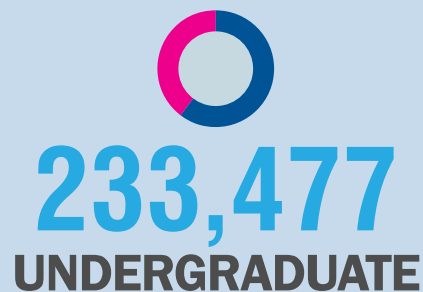

TERTIARY EDUCATION, 2017/2018

TECHNOLOGICAL INSTITUTIONS

ENROLLED UNDERGRADUATE STUDENTS (by institution)

5,146
TEACHING
STAFF

VOCATIONAL EDUCATION

5,573 MERCHANT
MARINE ACADEMIES

439 HIGHER SCHOOLS
FOR SERVICES

172 ARTISTIC SCHOOLS

ECCLESIASTICAL EDUCATION

2,790 HIGHER ECCLESIASTICAL
ACADEMIES

LARGEST TEI

(number of undergraduate students)

TEI: Technological Educational Institutes
ASPETE: School of Pedagogical and Technological Education

STUDENTS ENROLLED

STUDENTS WHO GRADUATED

■ WOMEN ■ MEN

infographic
ELSTAT

Source: Hellenic Statistical Authority/19 December 2019

#GreekDataMatter