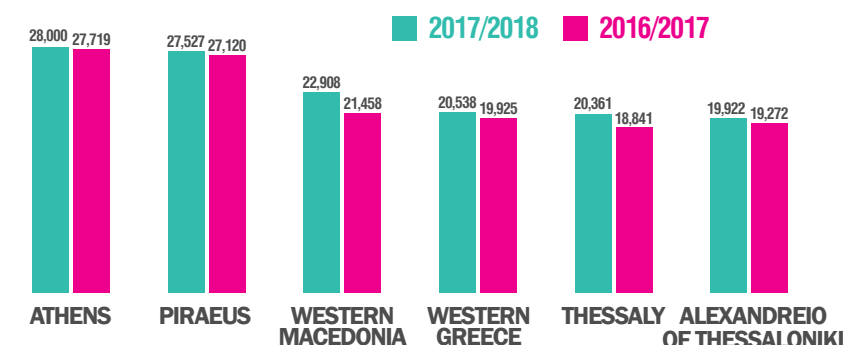

TERTIARY EDUCATION, 2017/2018

TECHNOLOGICAL INSTITUTIONS

ENROLLED UNDERGRADUATE STUDENTS (by institution)

5,146
TEACHING
STAFF

VOCATIONAL EDUCATION

5,573 MERCHANT
MARINE ACADEMIES

439 HIGHER SCHOOLS
FOR SERVICES

172 ARTISTIC SCHOOLS

ECCLESIASTICAL EDUCATION

2,790 HIGHER ECCLESIASTICAL
ACADEMIES

LARGEST TEI

(number of undergraduate students)

TEI: Technological Educational Institutes
ASPETE: School of Pedagogical and Technological Education