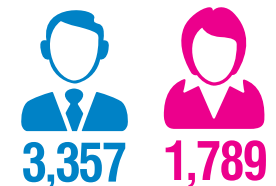

TERTIARY EDUCATION, 2017/2018

TECHNOLOGICAL INSTITUTIONS

ENROLLED UNDERGRADUATE STUDENTS (by institution)

5,146
TEACHING
STAFF

VOCATIONAL EDUCATION

5,573 MERCHANT
MARINE ACADEMIES

439 HIGHER SCHOOLS
FOR SERVICES

172 ARTISTIC SCHOOLS

ECCLESIASTICAL EDUCATION

2,790 HIGHER ECCLESIASTICAL
ACADEMIES

LARGEST TEI

(number of undergraduate students)

TEI: Technological Educational Institutes
ASPETE: School of Pedagogical and Technological Education