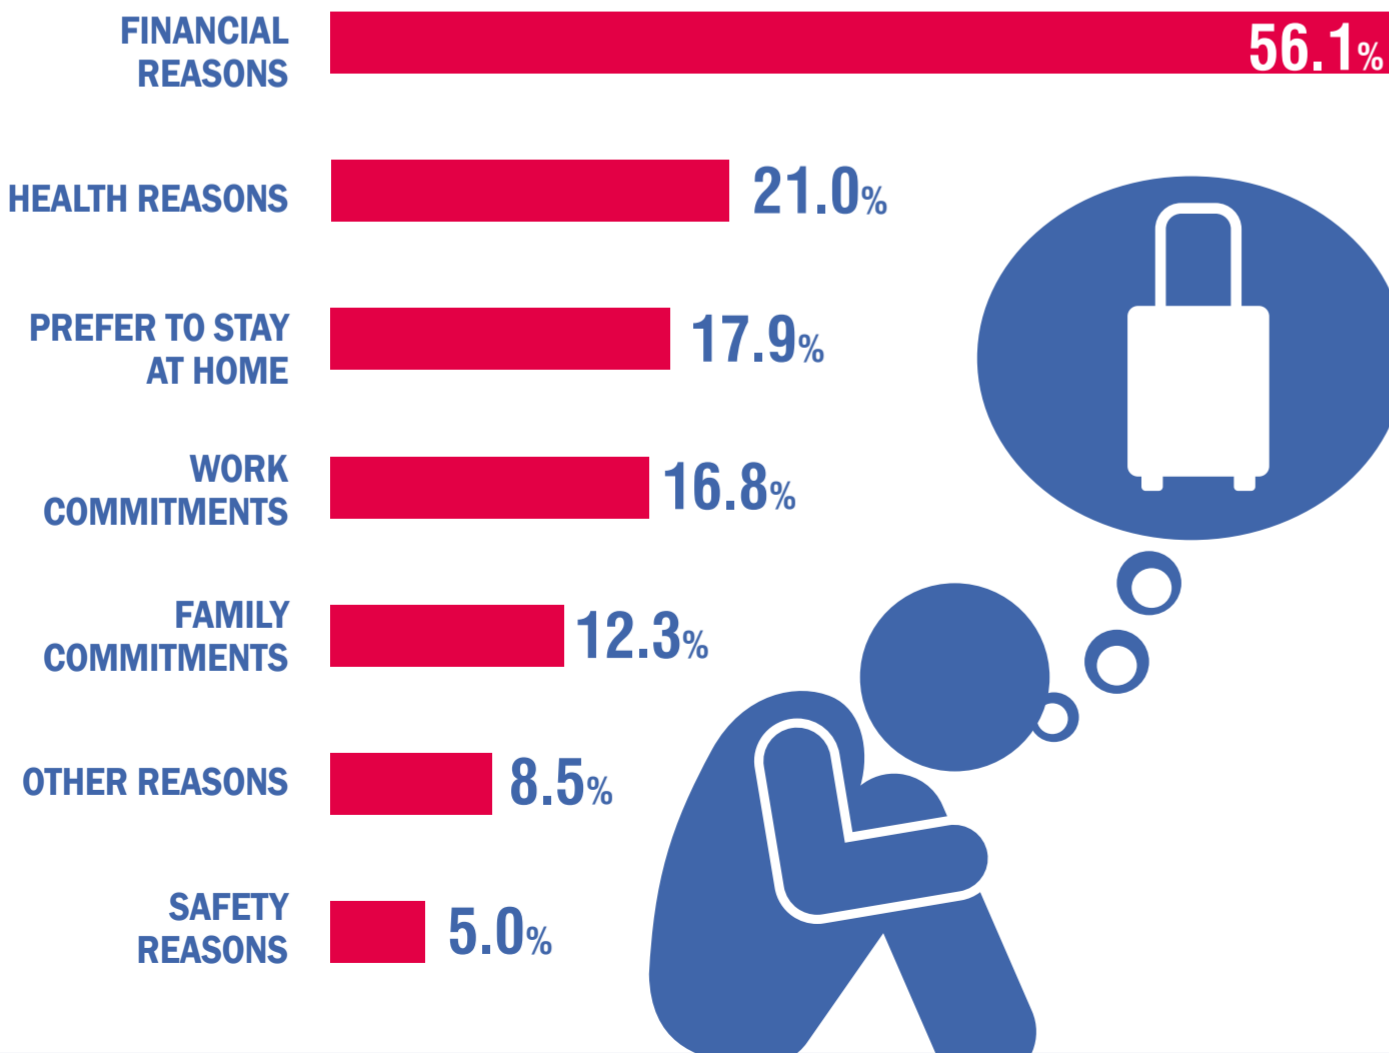

TRIPS MADE BY RESIDENT TOURISTS, 2022

(aged 15 and over)

REASONS REPORTED FOR NOT MAKING ANY PERSONAL TRIP

(possibility to choose more than one reasons)

PERSONAL TRIPS BY DESTINATION AND MAIN MODE OF TRANSPORT