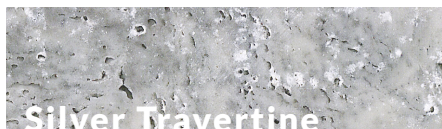

Scan to see more

TVSVFPXXXX

Specifications

Sizes Regularly Stocked

Thickness: 1.25"
Finish:

4(8x8)
2(8x16)
4(16x16)
2(16x24)

Installation Recommendation

Sand

Popular Patterns

French Pattern

Coping / Treads available.

Custom cut sizes/shapes available.

Similar Items

Silver Travertine

Cape Sands Travertine

Silver Travercore