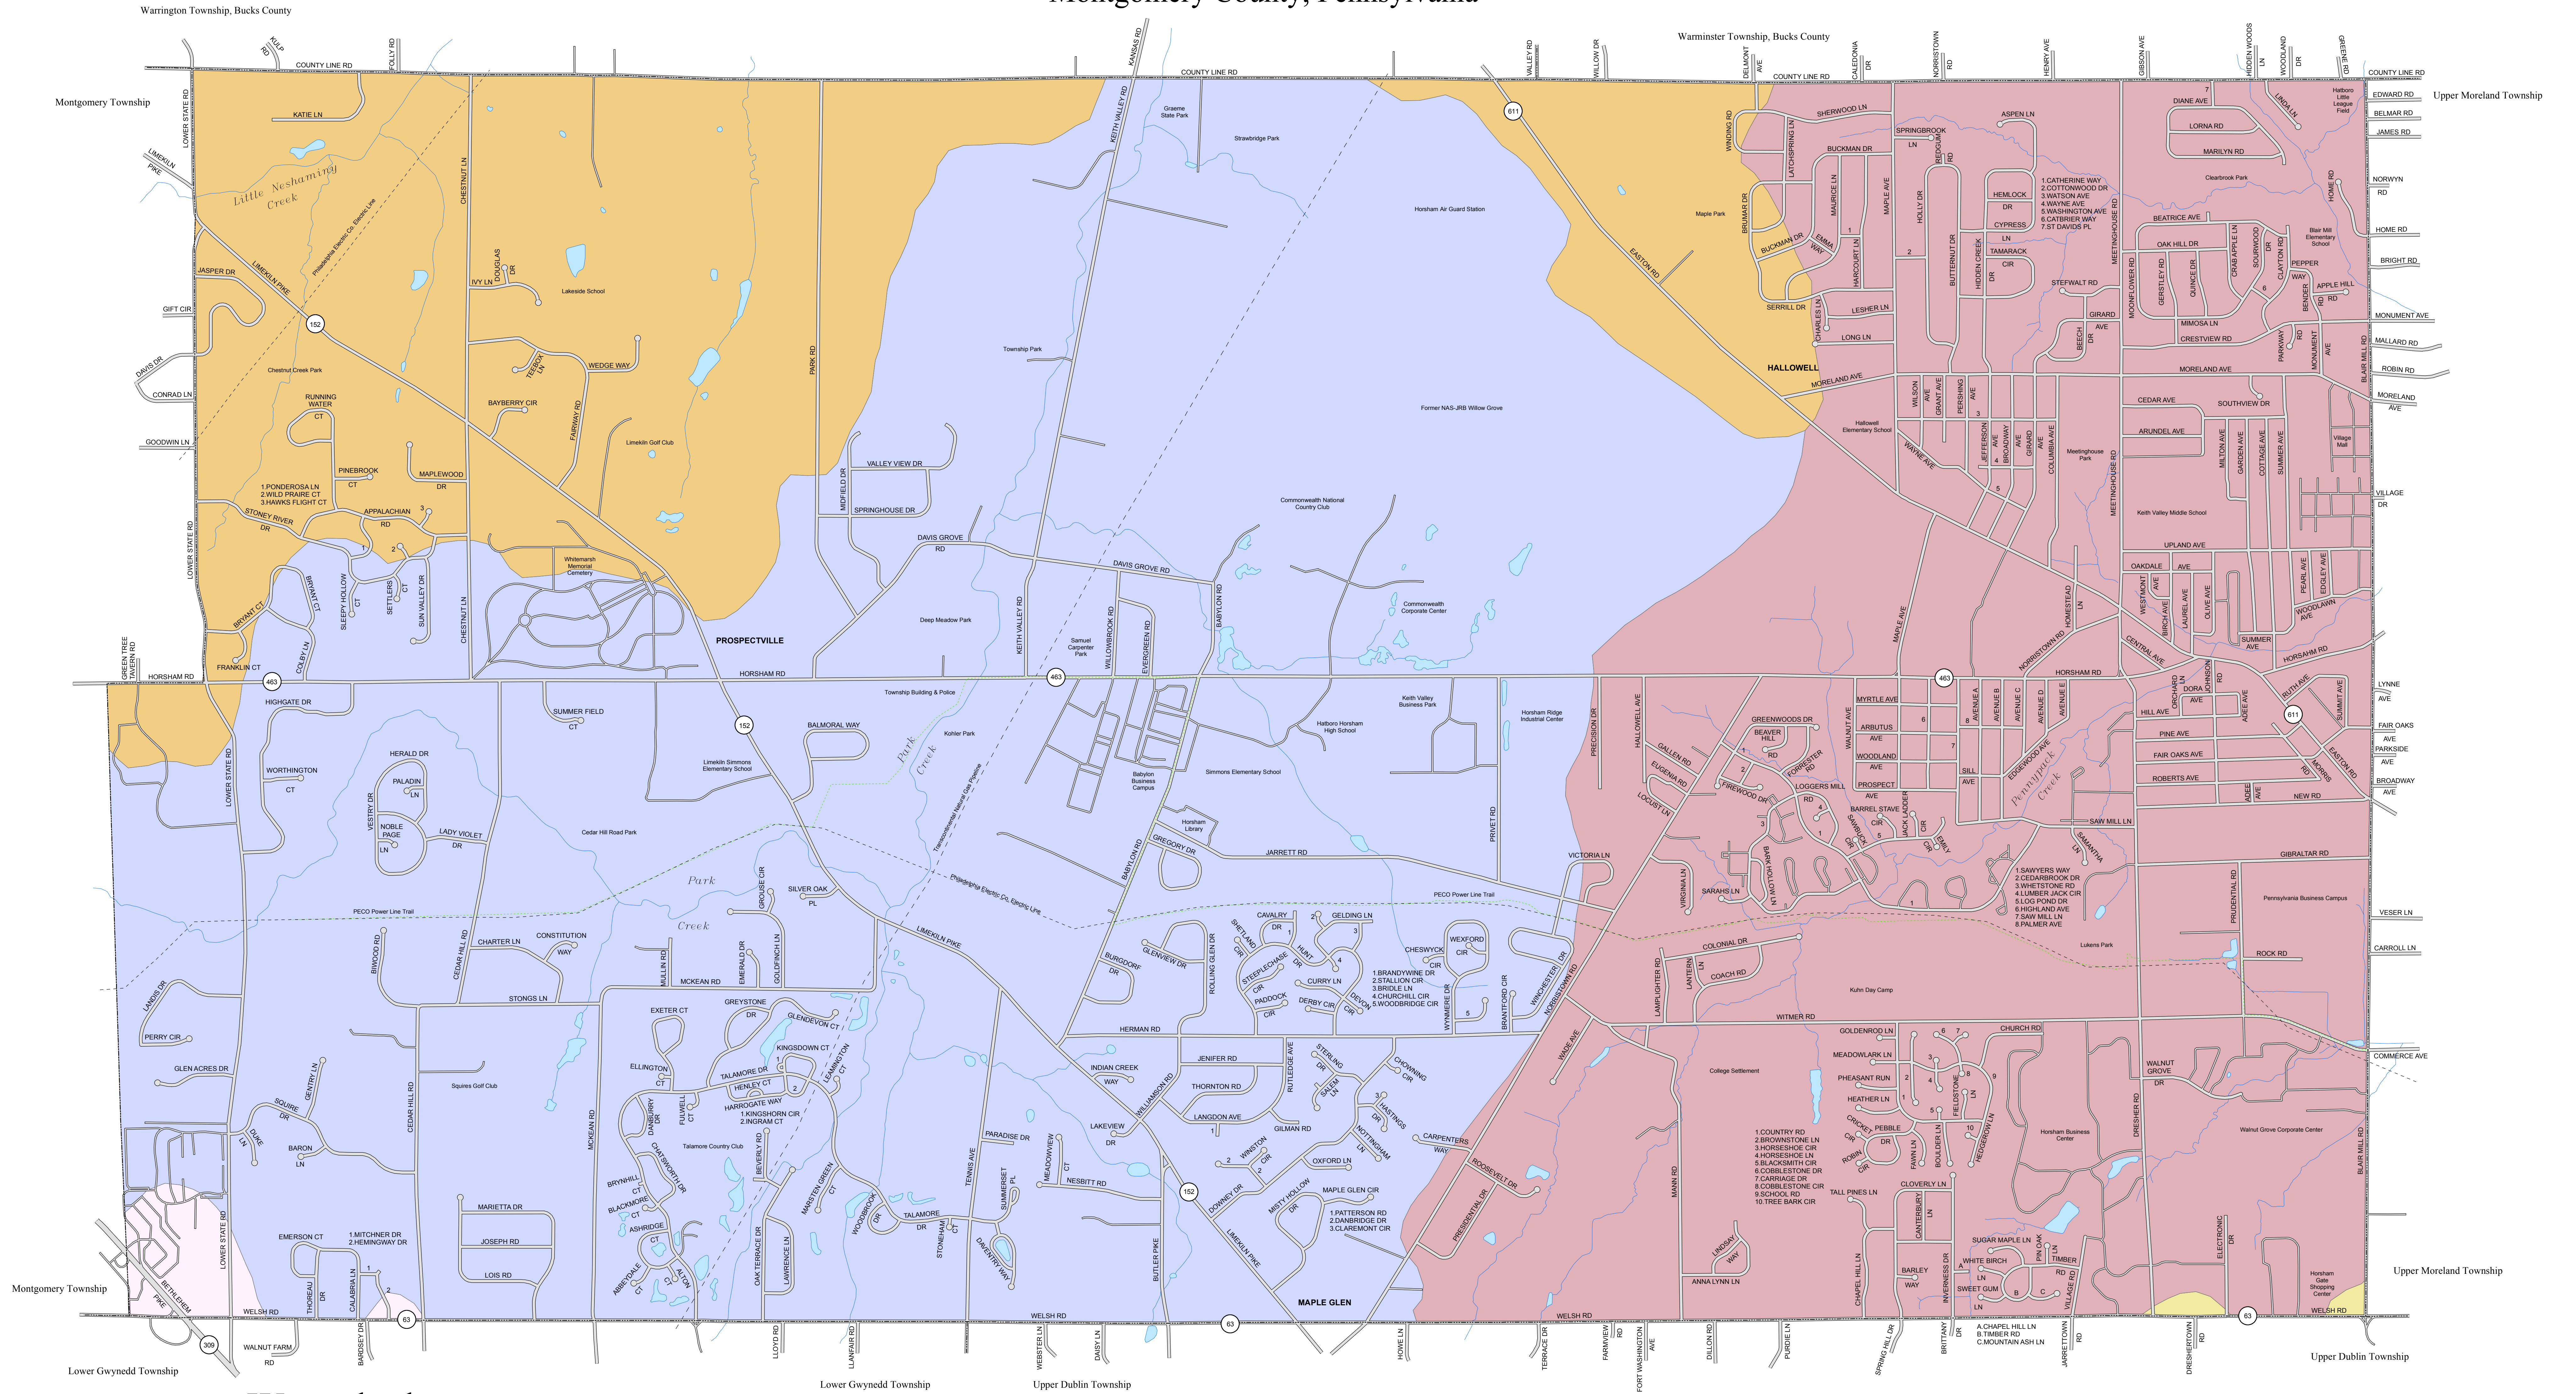

Horsham Township

Montgomery County, Pennsylvania

1. ### Watersheds
2. Little Neshaminy Creek
   - Park Creek
   - Pennypack Creek
   - Sandy Run
   - Wissahickon Creek

StormwaterPA

GreenTrek Network, Inc.
Telling Stories that Change the World

Montgomery County Planning Commission

Montgomery County Courthouse - Planning Commission
PO Box 311 • Norristown PA 19404-0311
(p) 610.278.3722 • (f) 610.278.3941
www.montcopa.org/plancom

693 Pennsylvania Route
Serial Number: 1388