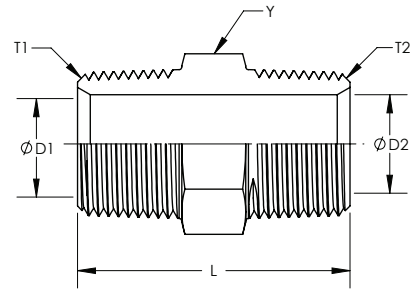

Description: **HEXAGON PIPE NIPPLE**
 Part No.: **5404**

Parker: FF
 Weatherhead: 3069
 Aeroquip: 2083
 Gates: MP-MP

Part #	Y Hex	T1	D1	T2	D2	L
9-5404-4-2	0.625	1/4-18	0.281	1/8-27	0.188	1.260
9-5404-4-4	0.625	1/4-18	0.281	1/4-18	0.281	1.450
9-5404-6-4	0.750	3/8-18	0.406	1/4-18	0.281	1.450
9-5404-6-6	0.750	3/8-18	0.406	3/8-18	0.406	1.450
9-5404-8-4	0.875	1/2-14	0.531	1/4-18	0.281	1.700
9-5404-8-6	0.875	1/2-14	0.531	3/8-18	0.406	1.700
9-5404-8-8	0.875	1/2-14	0.531	1/2-14	0.531	1.890
9-5404-12-8	1.125	3/4-14	0.719	1/2-14	0.531	1.960
9-5404-12-12	1.125	3/4-14	0.719	3/4-14	0.719	1.960
9-5404-16-12	1.375	1-11-1/2	0.938	3/4-14	0.719	2.150
9-5404-16-16	1.375	1-11-1/2	0.938	1-11-1/2	0.938	2.340
9-5404-20-16	1.750	1-1/4-11-1/2	1.250	1-11-1/2	0.938	2.450
9-5404-20-16	1.750	1-1/4-11-1/2	1.250	1-1/4-11-1/2	1.250	2.480
9-5404-24-24	2.000	1-1/2-11-1/2	1.500	1-1/2-11-1/2	1.500	2.610