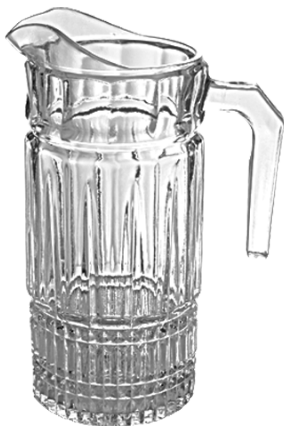

- Capacity: 143 cl / ~48 oz
- Weight (gram): 1230 ± 20
- Product Height (mm): 244.9 ± 2
- Brim Dia (mm): 102.85 ± 2
- Bottom Dia (mm): 103 ± 2
- Packing Details (pcs): (1 x 1) x 6 = 6
- M.Carton Dimensions (mm): NA