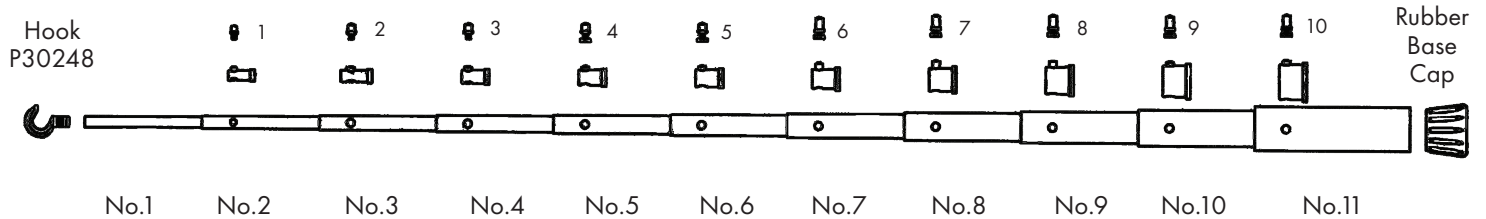

Replacement Parts

Part No (# Sections)	1	2	3	4	5	6	7	8	9	10	11	Base Cap
M 25 (6)	P21606	P21446	P21447	P21448	P21449	P21419						P18020
M 35 (8)	P21606	P21446	P21447	P21448	P21449	P21450	P21451	P21423				P18029
M 40 (9)	P21606	P21446	P21447	P21448	P21449	P21450	P21451	P21452	P21425			P18030
M 50 (11)	P21607	P21454	P21455	P21456	P21457	P21458	P21459	P21460	P21461	P21462	P21426	P18035
Complete Lock Assembly #	A14011	A14012	A14013	A14014	A14015	A14031	A14032	A14029	A14030	A14028		
Drive Pin/Roll Pin #	P16513	P12022	P12022	P12022	P12022	P12022	P12022	P12022	P12022	P12022	P12022	
Pin & Spring Assembly #	A12018	A12004	A12023	A12027	A12020	A12012	A12013	A12015	A12014	A12015		
Hook	For M25, M30, M35, M40, M50 use P30248											

Image						
Part Description	Hook	Round Section	Complete Lock Assembly	Drive Pin/Roll Pin	Pin & Spring Assembly	Base Cap
Part No (Examples)	P30248-R	P21449	A14028	P12022	A12020	P18029