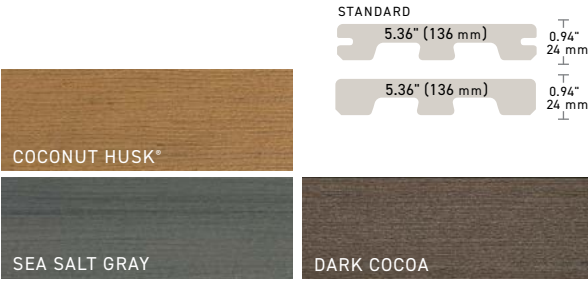

COMPOSITE

PRIME+ COLLECTION®*

Timeless Grain

Choose this collection for a classic wood aesthetic with natural, inviting colors and a textured straight grain pattern.

- Three-sided proprietary polymer cap made with zero wood fibers for excellent sun and moisture resistance