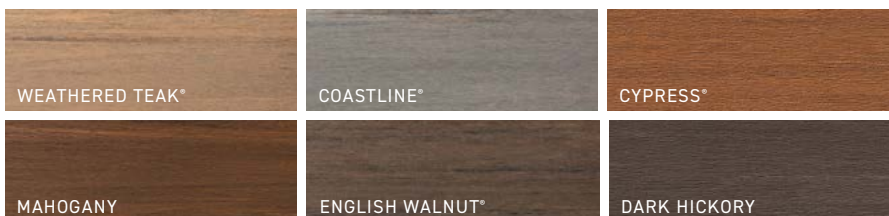

VINTAGE COLLECTION®

Exotic Hardwoods

This collection captures the look of sought-after premium hardwoods—with a refined wire-brushed finish and multi-tonal color blending featuring highlights and lowlights.

- Design flexibility with Multiwidth Decking in narrow, standard, and wide widths for all colors
- Vintage MAX (1.5" (38 mm) thick) dock boards allow for a 24" on-center installation; only available in Coastline
- With Class A Flame Spread Index Rating and WUI-Compliance, it's the best choice for fire zones