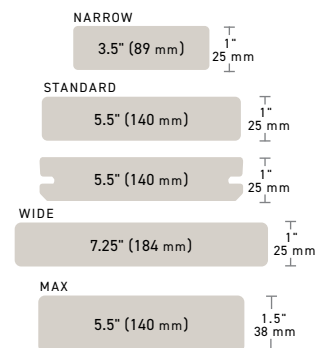

VINTAGE COLLECTION®

Exotic Hardwoods

This collection captures the look of sought-after premium hardwoods—with a refined wire-brushed finish and multi-tonal color blending featuring highlights and lowlights.

- Design flexibility with Multiwidth Decking in narrow, standard, and wide widths for all colors
- Vintage MAX (1.5" (38 mm) thick) dock boards allow for a 24" on-center installation; only available in Coastline
- With Class A Flame Spread Index Rating and WUI-Compliance, it's the best choice for fire zones