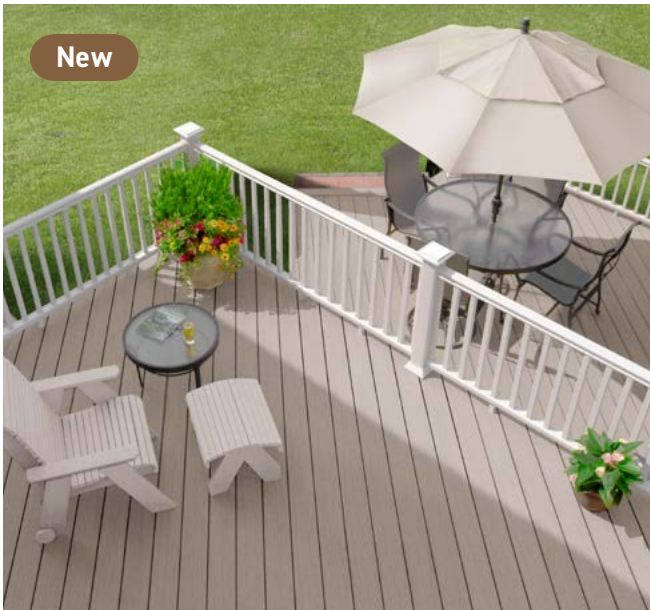

STANDARD	
5.36" (136 mm)	0.94" 24 mm
5.36" (136 mm)	0.94" 24 mm

Terrain+ Collection in Weathered Oak  
Classic Composite Series in White

COMPOSITE