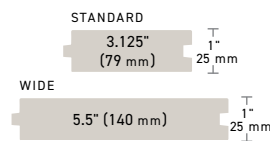

- Standard 3.125" (79 mm) available in all colors
- Wide-width 5.5" (140 mm) available in Coastline, Dark Hickory, English Walnut, Mahogany, and Weathered Teak
- Also available in cladding; see details at [timbertech.com/cladding](http://timbertech.com/cladding)