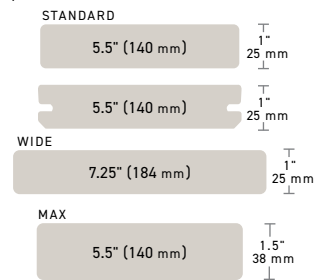

ADVANCED POLYMER

HARVEST COLLECTION®

Refined Cathedral Grain

Embrace the soft, inviting versatility of attractive cathedral grain—with varying peaks and soft, solid colors that suit a range of styles.

- Slate Gray and Brownstone available in standard and wide widths
- Harvest MAX (1.5" thick) boards allow for a 24" on-center installation; available in Slate Gray
- With WUI-Compliance, it's an ideal choice for fire zones

Porch Collection in Mahogany
Classic Composite Series in White

New

New

ADVANCED POLYMER

PORCH COLLECTION

Hardwoods & Stained Wood

Bring all the beauty and performance benefits of TimberTech Advanced Polymer Decking to the porch. Our innovative tongue-and-groove installation allows for smaller gaps between boards for a traditional porch flooring look.

- Standard 3.125" (79 mm) available in all colors
- Wide-width 5.5" (140 mm) available in Coastline, Dark Hickory, English Walnut, Mahogany, and Weathered Teak
- Also available in cladding; see details at timbertech.com/cladding