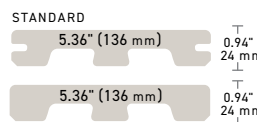

COMPOSITE

TERRAIN+ COLLECTION™

Subtle Grain

With new and improved color blending technology, these boards deliver sophisticated colors with a subtle grain pattern.

- Four-sided proprietary polymer cap made with zero wood fibers for superior sun and moisture resistance—even in the grooves

COMPOSITE

TERRAIN® COLLECTION

Rugged Cathedral Grain

Capture a timeless, authentic wood look with the Terrain Collection. With subtle color variation and a textured grain, these boards deliver an attractive look for your outdoor oasis.

- Four-sided proprietary polymer cap made with zero wood fibers for superior sun and moisture resistance—even in the grooves