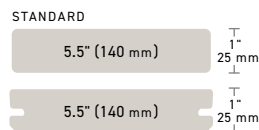

LANDMARK COLLECTION™

Crosscut Hardwoods

Crosscut cathedral grain style with a matte finish and cascading color blending for subtle board-to-board variation.

- All colors available in standard width
- With a Class A Flame Spread Index rating, it's an ideal choice for fire zones