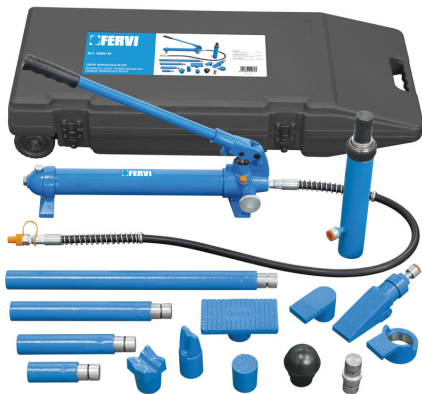

CODE: EWX9500U
ELECTRIC WINCH 9500LBS

€545.00

CODE: EWD12000U
ELECTRIC WINCH 12000LBS

€689.00

CODE: EWN17500
ELECTRIC WINCH 15000 24V

€1,050.00

CODE: HWN15000I
HYDRAULIC WINCH 15000LBS

€1,100.00

RETRACTABLE AIR HOSE REEL

CODE
WT01Z5226

€129.00

FOLDABLE HEAVY DUTY WORKBENCH

CODE
B019

€625.00

HYDRAULIC BODY FRAME REPAIR KIT

CODE
0054/10