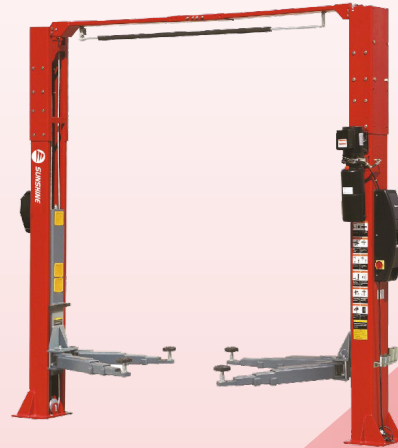

€7,400.00 LIFTING WEIGHT
4000KG

CODE QJ-Y-2-35B

FLOORPLATE
TWO POST LIFT

€2,700.00 LIFTING WEIGHT
3500KG

CODE QJ-Y-2-35C

TWO-POST
CLEAR FLOOR LIFT

€2,900.00 LIFTING WEIGHT
3500KG

CODE QJ-Y-2-45C