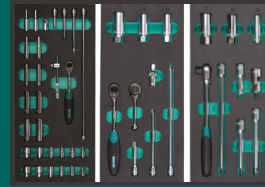

Kamasa-TOOLS®

7-Drawer Toolbox

Toolbox with
3-Drawer Tools

€950.00

CODE K 10771-3
DRAWER 1, DRAWER 2, DRAWER 3

Toolbox with
5-Drawer Tools

€1,390.00

CODE K 10771-5
DRAWER 1, DRAWER 2, DRAWER 3,
DRAWER 4, DRAWER 6

Toolbox with
7-Drawer Tools

€1,790.00

CODE K 10771-7
DRAWER 1, DRAWER 2, DRAWER 3,
DRAWER 4, DRAWER 5, DRAWER 6,
DRAWER 7

DRAWER 3

Tool Trays

CODE K 10771

CODE K 10769

CODE K 10772

CODE K 10774

CODE K 10776

CODE K 10773

€420.00

CAN HOLD
21
TOOL SETS