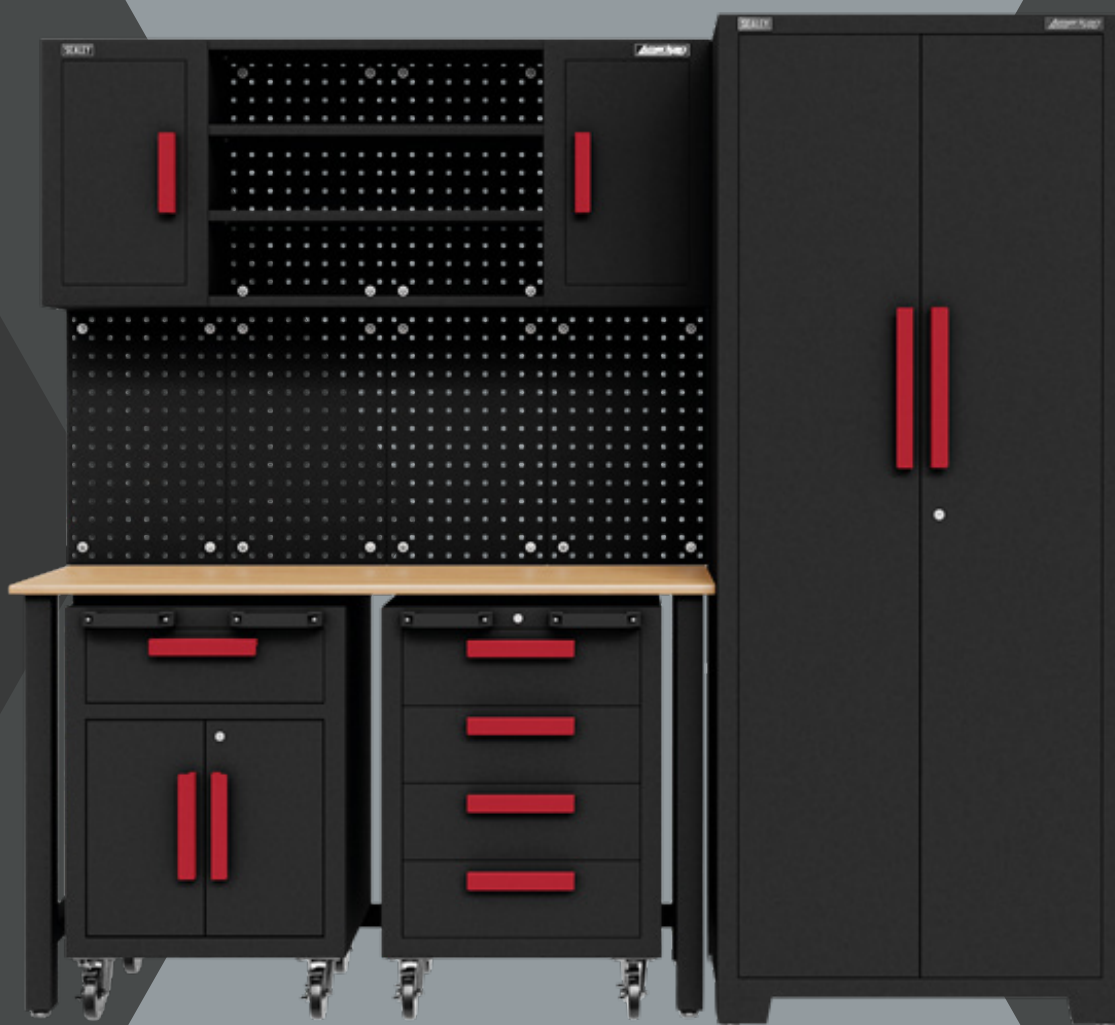

Complete Garage Storage System with Mobile Trolley x 2

Specifications (W x D x H):

Overall Size:	2070 x 472 x 1925mm
Full Height Cabinet:	750 x 470 x 1925mm
4 Drawer Cabinet (with wheels):	531 x 409 x 800mm
2 Door & 1 Drawer Cabinet (with wheels):	531 x 409 x 800mm
Wall Cabinet (x2):	331 x 200 x 540mm
Workbench:	1320 x 431 x 840mm
Nett Weight:	131.5kg

CODE | APMS120P

€1,690.00

WAS

€2,000.00

LIMITED AVAILABILITY