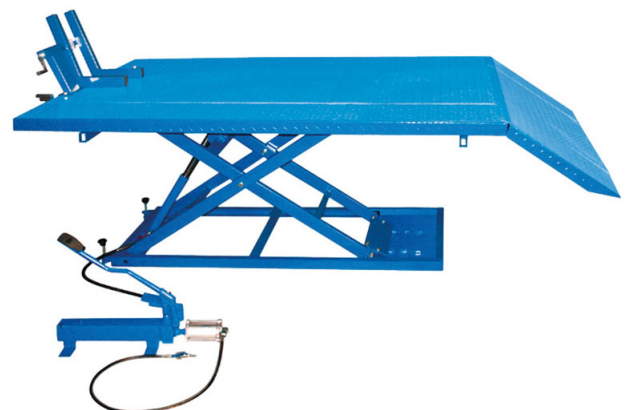

2.5T LOW PROFILE TROLLEY JACK

CODE
0375A

€295.00

3.5T LOW PROFILE TROLLEY JACK

CODE
0369

€395.00

HYDRAULIC MOTORCYCLE LIFT TABLE

CODE
S008/M

€995.00

HYDRAULIC LIFT TABLE

CODE
S013

€1,950.00

CODE S-909
WHEEL
BALANCER

€1,950.00 OVERALL SIZE
1830 x 486 x 955mm

CODE STC-758
TYRE
CHANGER

€1,950.00 OVERALL SIZE
1830 x 486 x 955mm