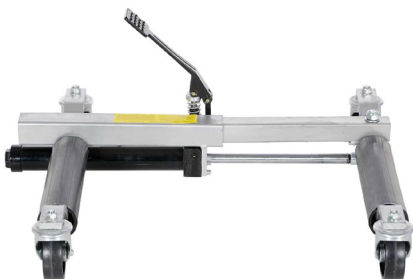

High Pressure Grease Bucket Pump 15L

CODE WT04F0013A

€129.00

Positioning Jack

CODE GT6033

45|20T 60|40|20T
€1,295.00 | €1,750.00

Heavy Duty Air Service Jack

CODE TE10001