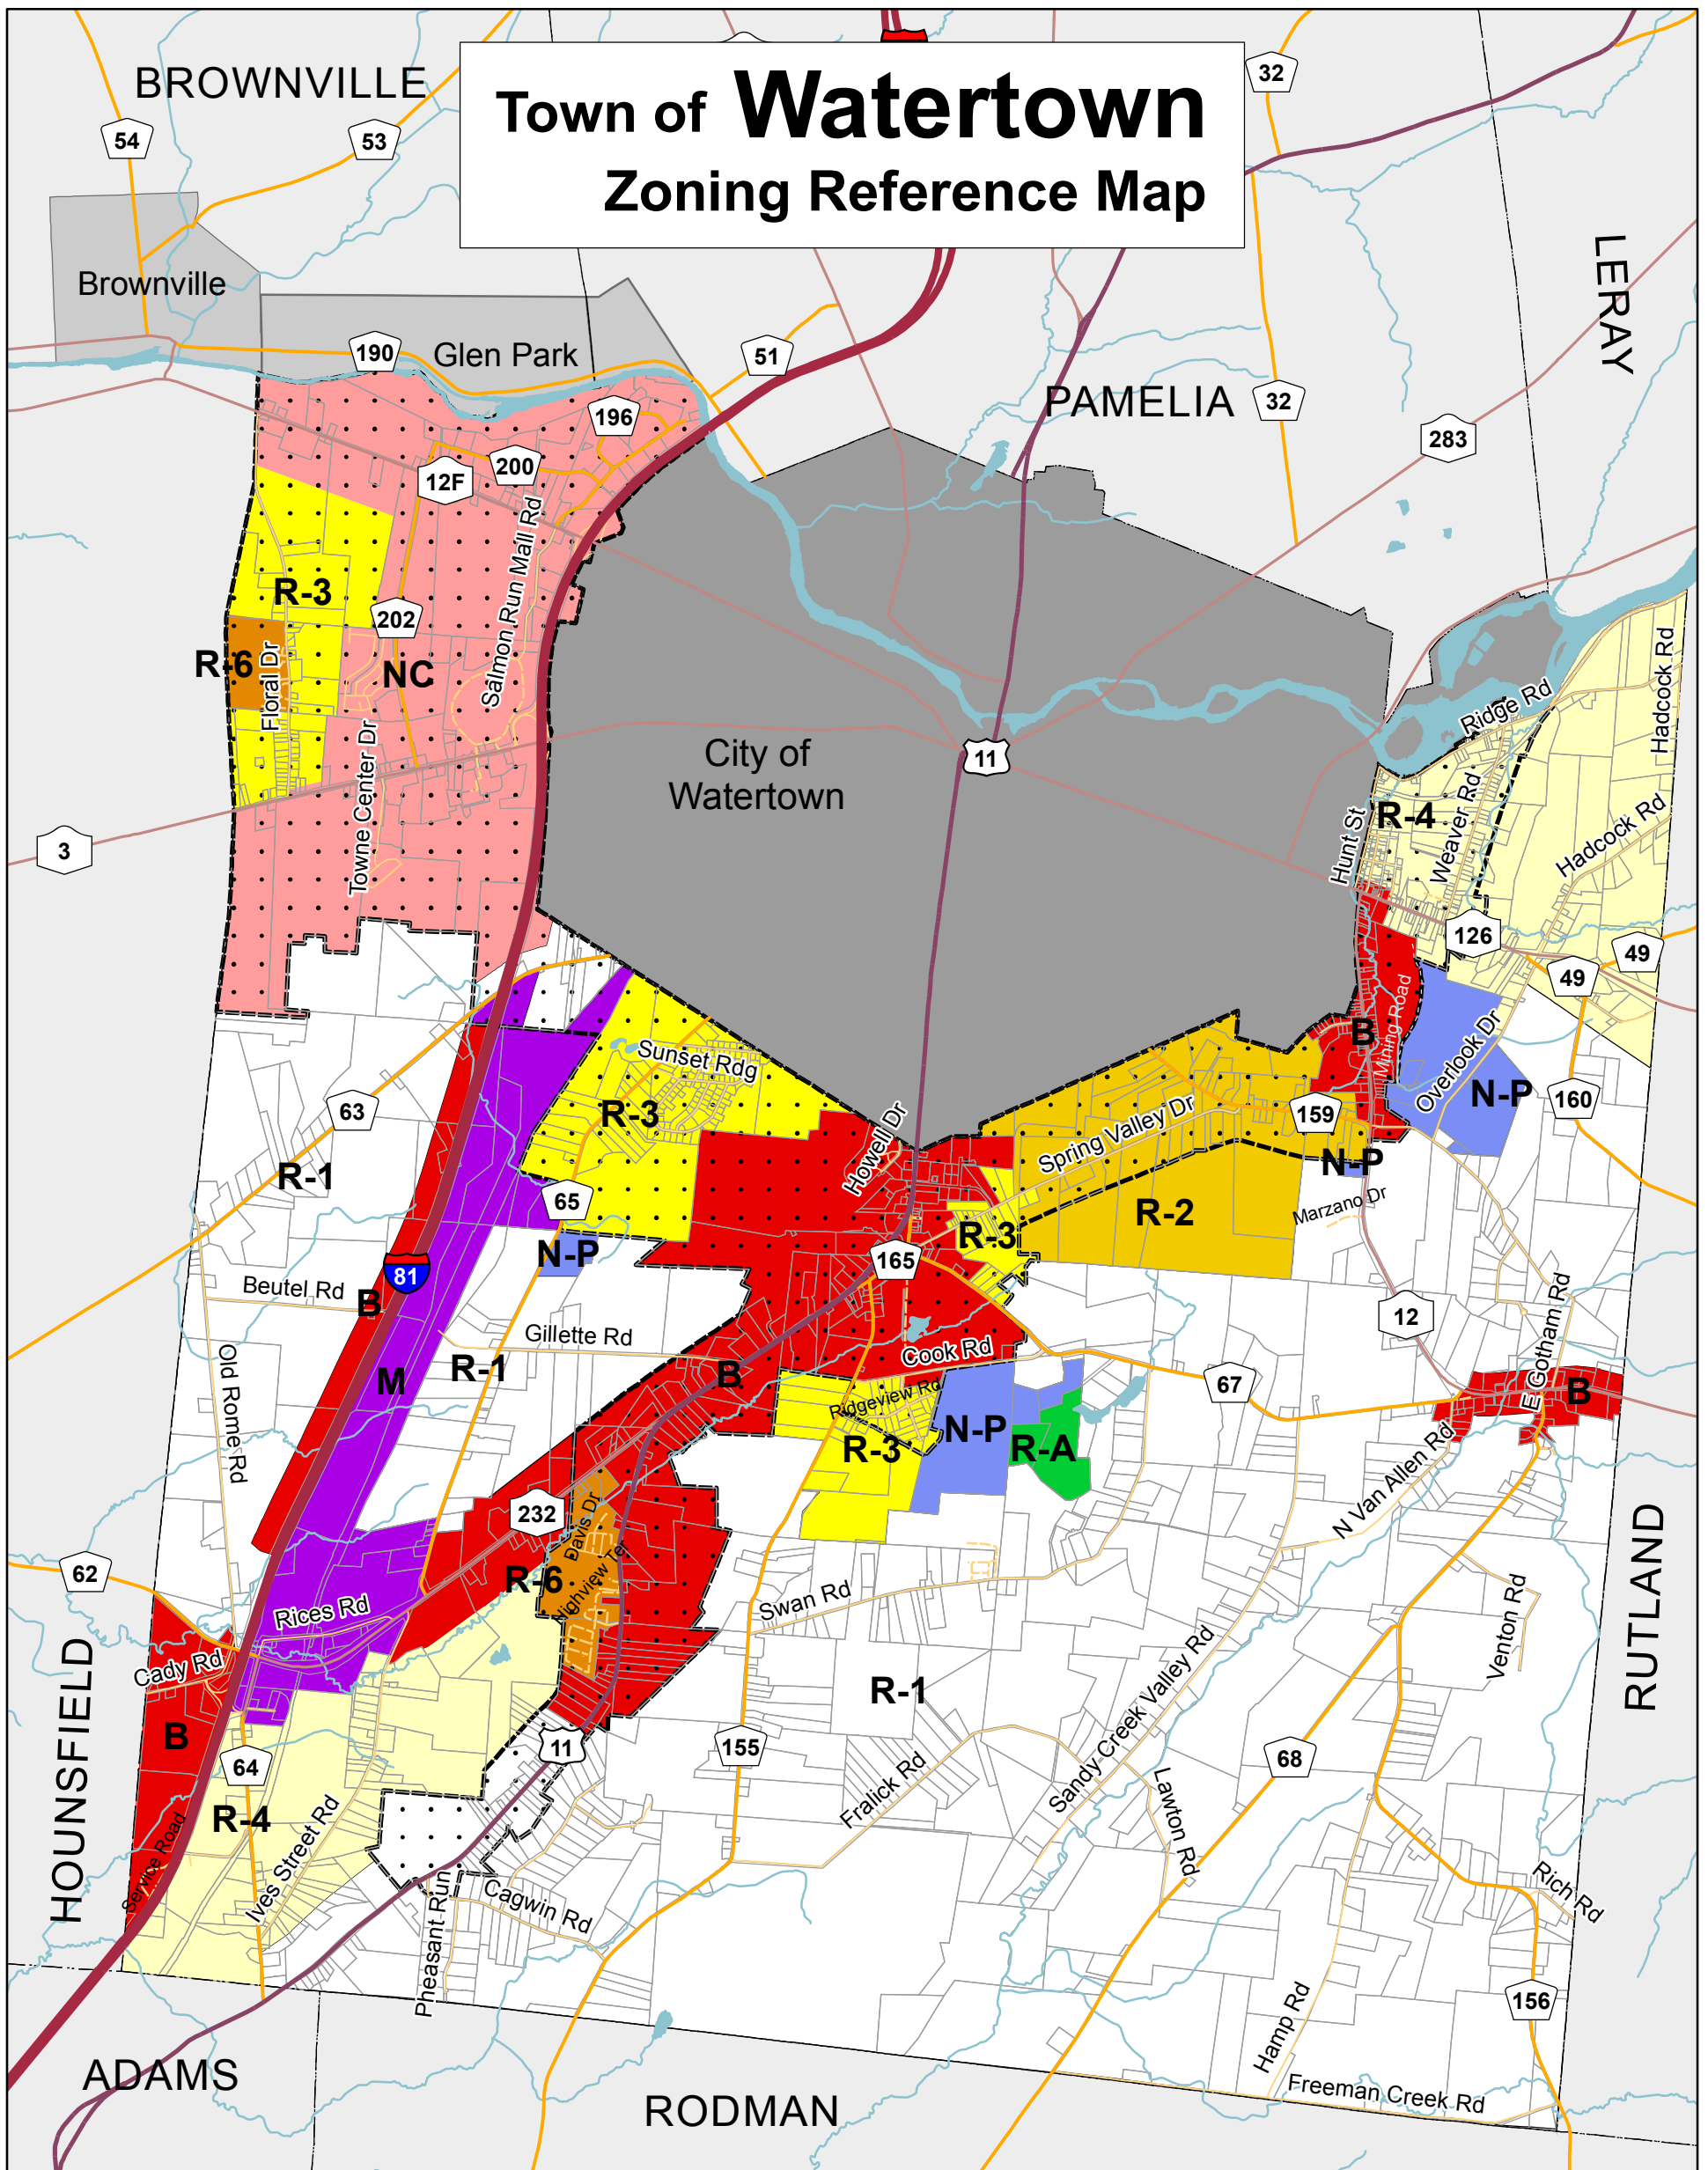

Town of Watertown Zoning Reference Map

Zoning

Residential

-  R-1 40,000 Sq Ft
-  R-2 40,000 Sq Ft
-  R-3 15,000 Sq Ft
-  R-4 15,000 Sq Ft (Two Family)

-  R-6 Multifamily (Mobile Home Park)
-  NC Neighborhood Commercial
-  B Business
-  M Manufacturing
-  N-P Natural Products
-  R-A Recreational Area

 Outdoor Wood-Burning Furnace Overlay

0 4,000 Feet