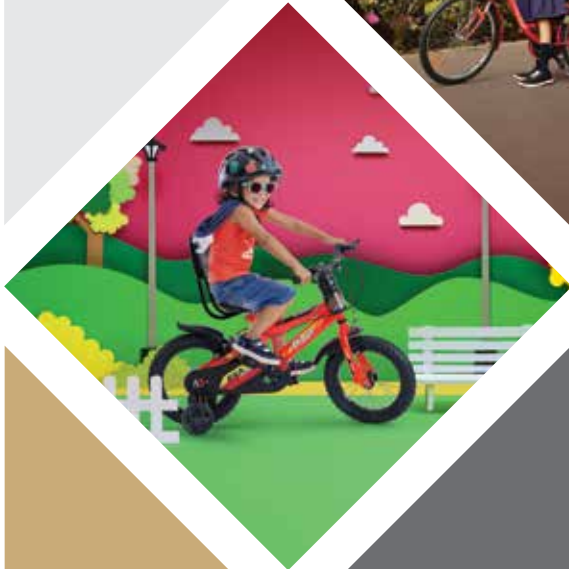

## Colours

■ Black

FRAME HEIGHT: 22T & 24T | WHEEL SIZE: 28T

- Durable frame with Curved bar
- 13G spokes
- 32/40 Hub
- Comfortable saddle
- Heavy duty pedal with anti-rotation support
- Quarter chain cover
- Premium Nylon tyres