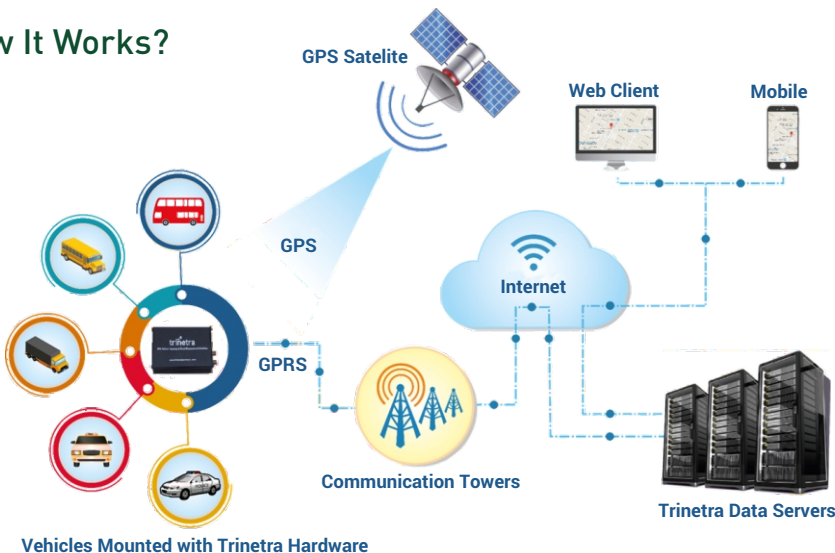

How It Works?

Trinetra Wireless is an innovative technology company with proven domain expertise, an advanced hardware design centre in Canada, a world-class embedded engineering and software development centre in India.

With local presence in 8+ global locations, we also work in partnership with channel partners and system integrators worldwide to provide quality solutions to our clients.

Web: www.trinetrawireless.com
Email: info@trinetrawireless.com
Toll Free: +1 888 353 1725 (for CA)

Trinetra Wireless

Canada Office (Design and R&D):
605, Black Oak Crescent
Waterloo, Ontario N2V 1A4, Canada
Tel: +1 416 907 6798

India Office (Sales and Development):
#1247 (Old #1144), Trichy Road
Coimbatore - 641 045, India
Tel: +91 422 3192939, 2321307

Dubai Office:
PO Box 6488, Dubai, UAE
Tel: +971 50 1885785

UK Office:
Brookwood House, 84 Brookwood Road
London, SW18 5BY, UK
Tel: +44 20 7096 1480

Singapore Office:
417, Yishun Mall, Yishun Ave 11, #01-331
Singapore 760417
Tel: +65 9389 2999

Hong Kong Office:
302, Koon Fook Centre
9, Knutsford Terrace
Tsim Sha Tsui, Hong Kong
Tel: +852 6506 1517

Australia Office:
108, Mernda Village Drive
Mernda, Melbourne, Victoria - 3754
Tel: +61 425 309 723

Chennai Office:
AL Block, #6 (Old #141/1), 2nd St
11th Main Road, Anna Nagar
Chennai - 600 040, India
Tel: +91 44 32945559 / 26225285