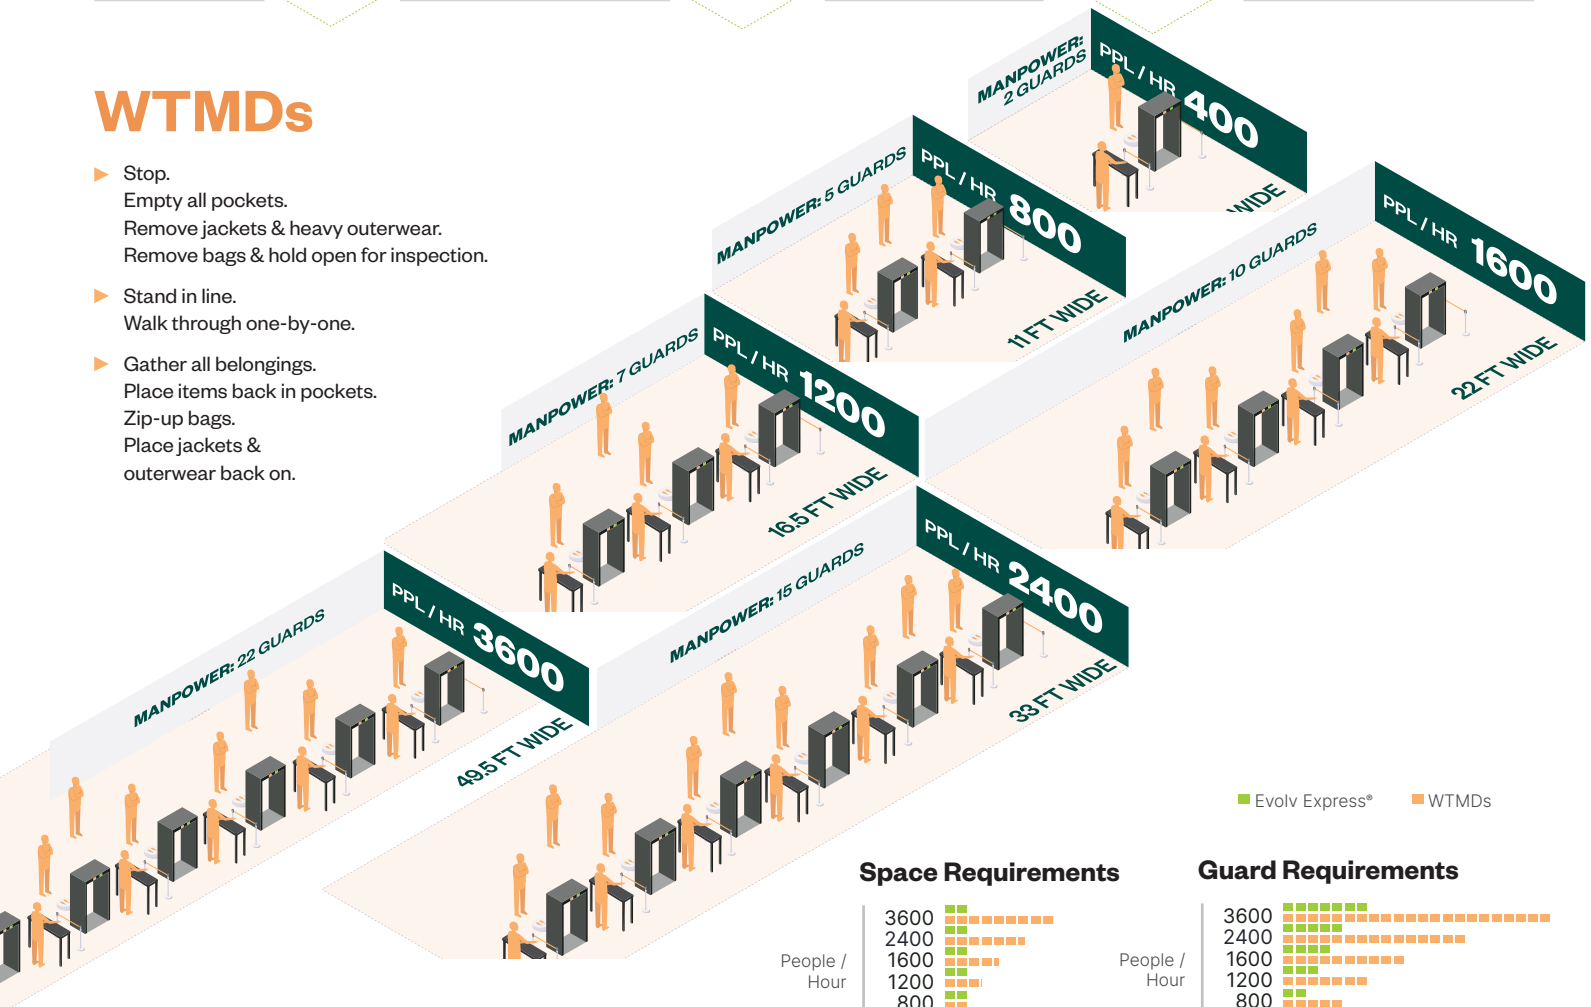

Evolv Express Compared to Walk Through Metal Detectors (WTMD)

Evolv Express®

- ▶ No stopping.
- ▶ No removing jackets or bags.
- ▶ No emptying pockets.

Just walk right through.

WTMDs

- ▶ Stop.
Empty all pockets.
Remove jackets & heavy outerwear.
Remove bags & hold open for inspection.
- ▶ Stand in line.
Walk through one-by-one.
- ▶ Gather all belongings.
Place items back in pockets.
Zip-up bags.
Place jackets & outerwear back on.

■ Evolv Express® ■ WTMDs

Space Requirements

Footprint (5ft increments)

Guard Requirements

Manpower