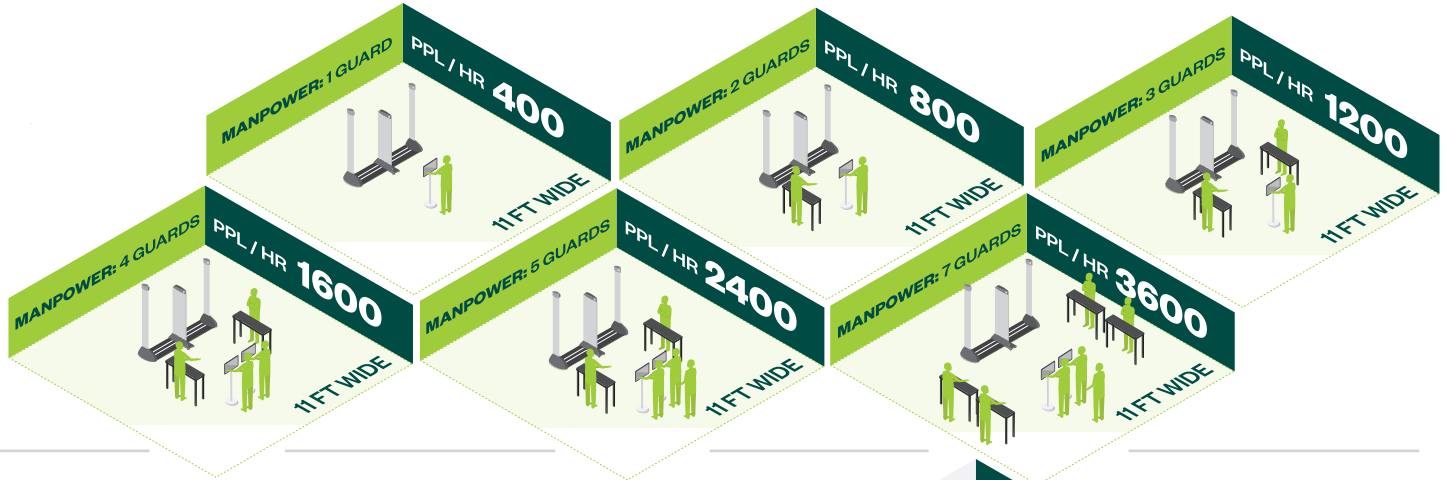

Evolv Express Compared to Walk Through Metal Detectors (WTMD)

Evolv Express®

- ▶ No stopping.
- ▶ No removing jackets or bags.
- ▶ No emptying pockets.

Just walk right through.

WTMDs

- ▶ Stop.
Empty all pockets.
Remove jackets & heavy outerwear.
Remove bags & hold open for inspection.
- ▶ Stand in line.
Walk through one-by-one.
- ▶ Gather all belongings.
Place items back in pockets.
Zip-up bags.
Place jackets & outerwear back on.

■ Evolv Express® ■ WTMDs

Space Requirements

Footprint (5ft increments)

Guard Requirements

Manpower