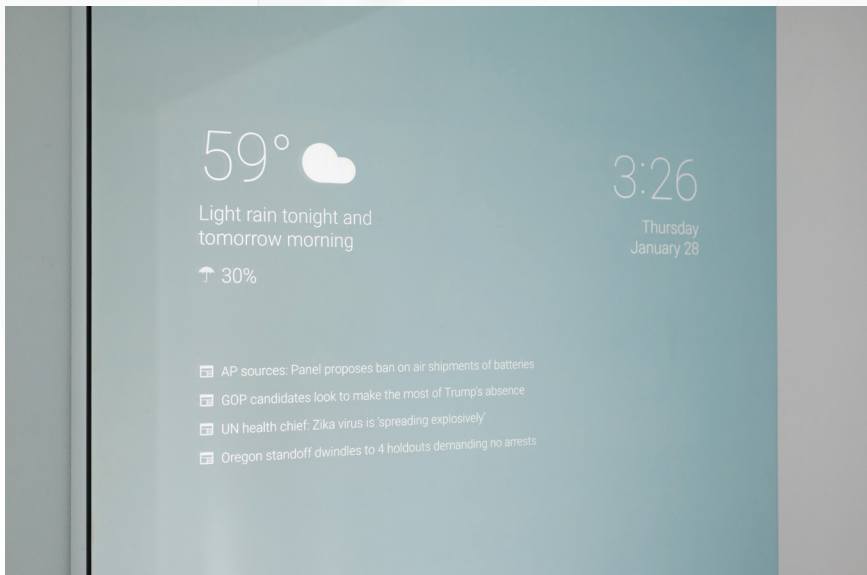

Display weather forecasts, sports scores, Facebook updates, and more