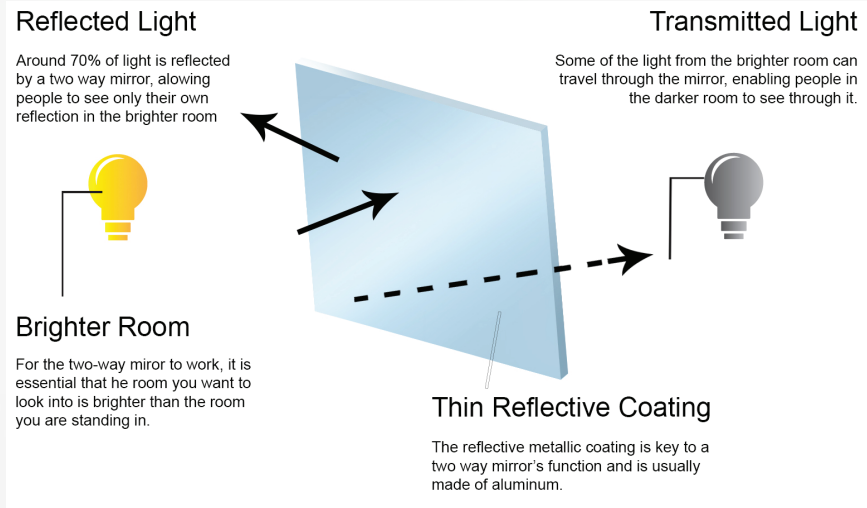

The glass two way mirror is more effective than the acrylic two way mirror for most types of projects. The glass is **only reflective from one side**. The observer is able to see straight through it, but from the other side, people are only able to see a mirror. We can temper the glass to increase its strength by 5-10x. The glass is rated for outdoor use and has a **highly durable coating** which can be cleaned by standard glass cleaners such as Windex. Product samples can be ordered on our website for you to evaluate.

The acrylic is **shatter resistant** and has a silver coating, making it look like a standard mirror. The acrylic is equally reflective from both sides, so it's critical the observation side is much less illuminated than the side which is being observed, ideally pitch black.

Two Way Mirror FAQ

How does a two way mirror work?

A two way mirror is created by depositing an extremely thin layer of aluminum on clear glass or plastic. This allows a percentage of light to pass through and reflects the rest.

We've all seen a cop drama TV show or film in which a criminal suspect is interrogated while police watch from behind a mirror. Why can't the suspect see those watching him behind the mirror? The answer lies in the level of lighting in both rooms. The room the suspect is in is kept very brightly lit, so that the light in the room reflects off the mirror's surface. The observation room containing the police, on the other hand, is kept dark, so that little to no light gets through the glass. As a result, the suspect sees only his own reflection and the police see into the suspect's room clearly. If the lights in the suspect's room were suddenly turned off, or the lights in the observation room suddenly turned on, then the two way mirror would become a window.