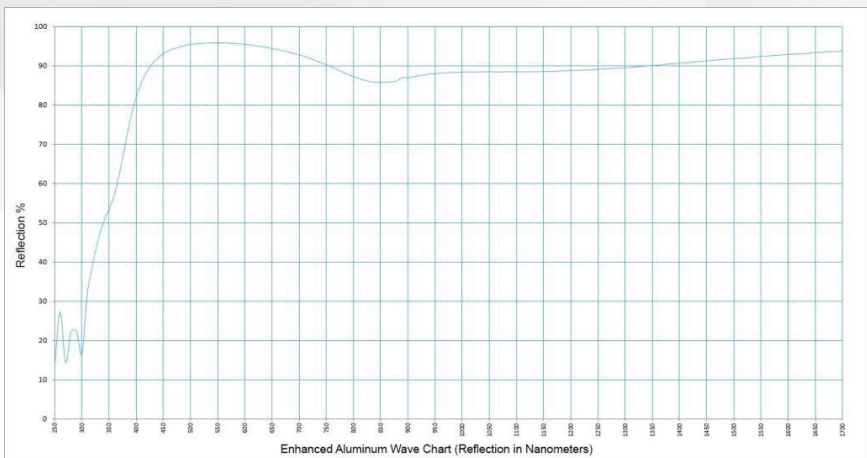

Tapestry Iron
615114

Verona Gray
702441

Verona Brown
702440

First Surface Mirrors

A first surface mirror, also known as a front surface mirror, provides superior optical quality for engineering and scientific projects. They are ideal for applications requiring a true reflection with no double image. Regular mirrors have an aluminum mirror coating on the backside of the glass that creates a faint secondary reflection, known as “ghosting.” First surface mirrors have an enhanced aluminum mirror coating on the face of the glass that maximizes the amount of light reflected and minimizes distortion. The price calculator can be used to order rectangular first surface mirrors, and in addition we offer price calculators for ordering circles and trapezoids. You can calculate pricing using our online calculator, or please contact us for pricing.