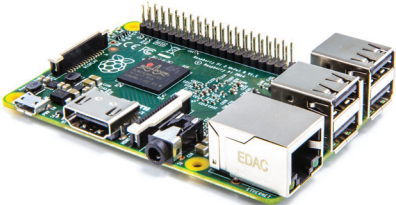

Raspberry Pi Microcomputer