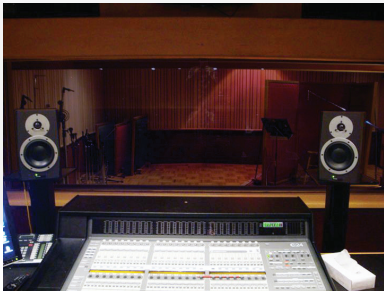

The acrylic is **shatter resistant** and has a silver coating, making it look like a standard mirror. The acrylic is equally reflective from both sides, so it's critical the observation side is much less illuminated than the side which is being observed, ideally pitch black.