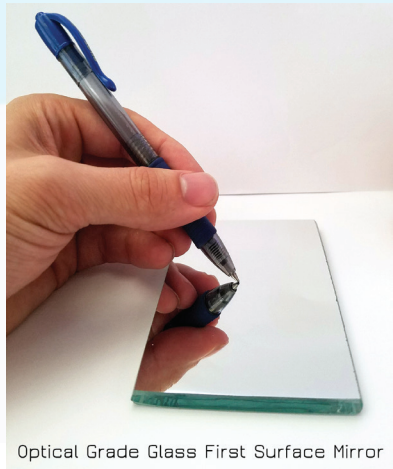

What is the largest size you can make?

Acrylic: 49"x97" Glass: 70.886" x 52.756"

How strong are the mirrors?

Acrylic is virtually shatterproof and the glass can be tempered to make them 10x stronger than standard glass.

How can I test them for my project?

We sell product samples on our website for your evaluation.

Optical Grade Glass First Surface Mirror

Presidential Teleprompter

Set up *within minutes* and deliver your speech immediately! The **Presidential Speech Teleprompter** is the easiest-to-use, most functional teleprompter on the market. It can be disassembled and carried around without being a burden to your project. Speech prompters can be used on stage for capturing the performance from multiple angles, and is also great for video production, as you can **film straight through the mirror** by setting up a tripod behind it with a camera.