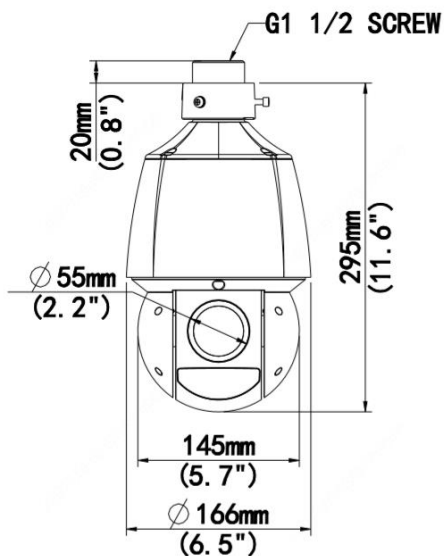

www.univiewtechnology.com

UVT70220623-00

Specifications

Camera					
Sensor	1/2.8" 4MP, progressive scan CMOS				
Minimum illumination	Color: 0.003 lux (F1.5, AGC ON); 0 lux with IR on				
True Day / Night	IR-cut filter with auto switch (ICR)				
Shutter	Auto / Manual, 1 ~ 1/100000s				
WDR	120dB				
S/N	>56dB				
Lens					
Lens	4.8 ~ 120mm, AF automatic focusing and motorized zoom lens				
Optical / Digital Zoom	25 / 16				
Iris	Auto; F1.5 ~ F3.8				
Field of View (H)	52.20°~2.74°				
Field of View (V)	30.81°~1.54°				
Field of View (D)	64.20°~3.23°				
DORI					
DORI Distance	Lens (mm)	Detect (m)	Observe (m)	Recognize (m)	Identify (m)
	4.8	119.3 (391.2ft)	47.7 (156.5ft)	23.9 (78.2ft)	11.9 (39.1ft)
	120	2475.0 (8120.1ft)	990.0 (3248.0ft)	495.0 (1624.0ft)	247.5 (812.0ft)
Illuminator					
IR Range	Up to 100m (328ft) IR range				
Wavelength	850nm				
IR On/Off Control	Auto/Manual				
Video					
Video Compression	Ultra 265, H.265, H.264, MJPEG				
Frame Rate	Main Stream: 4MP (2688 x 1520), Max 30fps Sub Stream: 2MP (1920 x 1080), Max 30fps Third Stream: D1 (720 x 576), Max 30fps;				
Video Bit Rate	128 Kbps~16 Mbps				
U-code / ROI	Support				
OSD	Up to 8 OSDs				
Privacy Mask	24 areas, up to 4 areas per scene				
Video Stream	Triple streams				
Image					
White Balance	Auto / Outdoor / Fine Tune / Sodium Lamp / Locked / Auto2				
Digital Noise Reduction	2D / 3D DNR				
Smart IR	Support				

Dimensions

Includes a Wall Mount (not shown)

Accessories

See Camera Accessories Guide