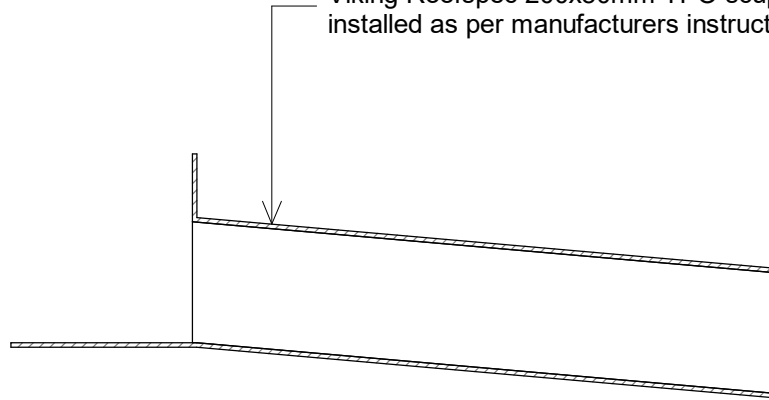

Viking Roofspec 200x80mm TPO scupper STP603,
installed as per manufacturers instructions.

**Viking Roofspec Scupper 03 D15:
Scuppers - 200mm x 80mm**

Viking Roofspec 200x80mm
TPO scupper STP603, installed
as per manufacturers
instructions.

Butylclad No
Dec-K-ing No
Enviroclad Yes
Epiclad No
Tanking No
Torch-on No

Master Accessories
Viking Roofspec Scuppers - 200mm x 80mm

NOTES:

DRAWING STATUS		
Detail		
Scale: Not to Scale	Date: 6/2022	Drawn:
Viking Roofspec Scupper 03 D15		