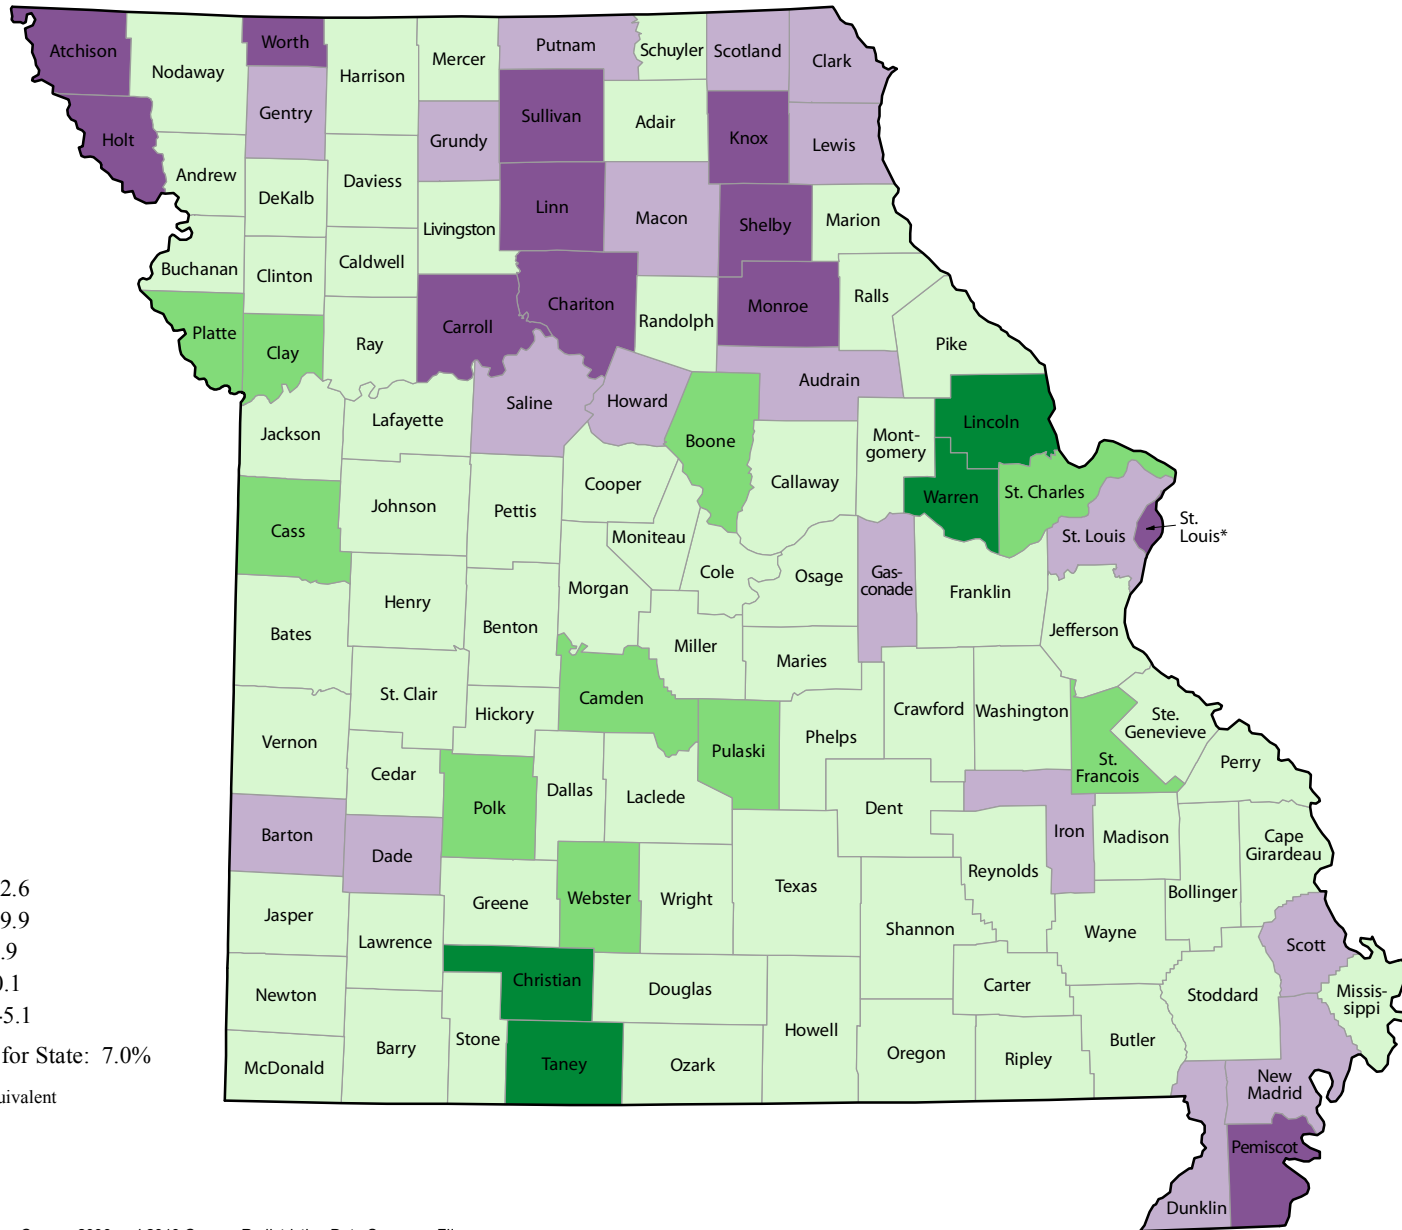

MISSOURI - 2010 Census Results

Percent Change in Population by County: 2000 to 2010

Percent Change

Percent Change for State: 7.0%

* denotes county equivalent

Source: U.S. Census Bureau, Census 2000 and 2010 Census Redistricting Data Summary File
 For more information visit www.census.gov.