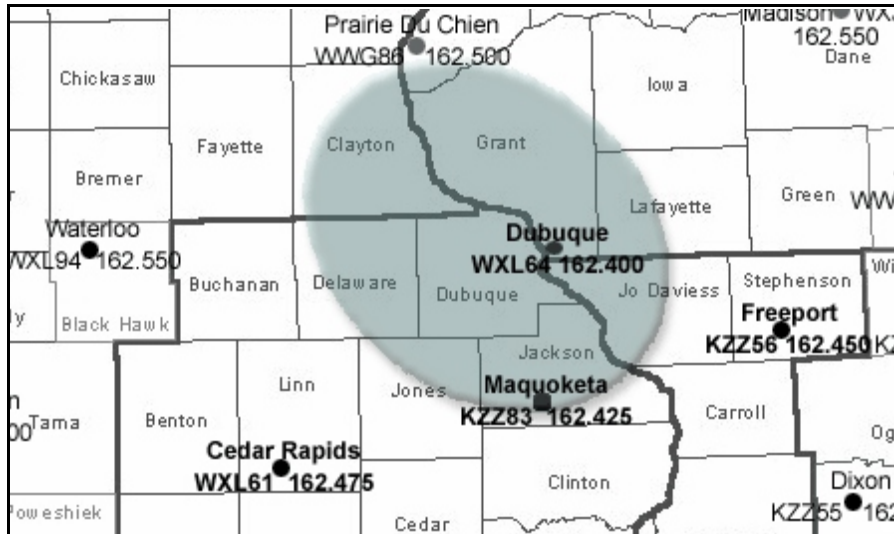

# NOAA Weather Radio Fact Sheet

## Dubuque

### Who provides this service?

This station is provided by the National Weather Service, with broadcasts originating from the National Weather Service in the Quad Cities.

**Transmitter location:** Kieler, WI

**Station ID:** WXL-64

**Station Frequency:** 162.400 MHz

**Transmitter Power:** 1000 Watts

**Listening Area Counties:**  
Illinois: Carroll, Jo Daviess.  
Iowa: Clayton, Delaware, Dubuque, Jackson, Jones.  
Wisconsin: Grant, Lafayette.