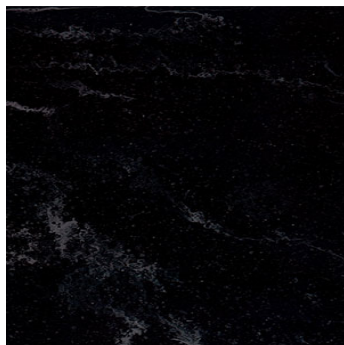

Solid Surface

Shower Bases - Vanity Tops - Niches

Colour Options Available

Snow White

Light Grey

All our solid surface products are made using Meganite®, a 100% silica free premium solid surface that replicates the look and feel of natural stone.

MEGANITE®

Modern Concrete
**contains veining

Shadow Concrete
**contains veining

Charcoal Concrete
**contains veining

Crater Rock
**contains veining

Hazel Cream
**contains veining

Polar Mist

Dark Jet Black

Winter Boulder

Mt. Carrara
**contains veining

Mt. Vancouver
**contains veining

NOTE

Actual colour may vary slightly from images

Some colours contain veining (**as indicated)

In some instances, as in large bases the joining of the product may show a break in the design at join (similar to stone)