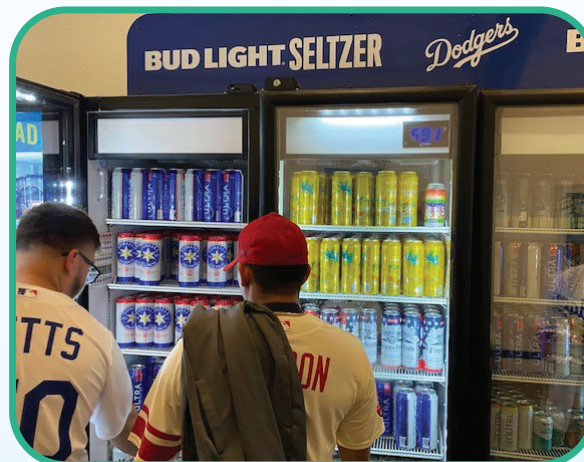

Micheladas

Dodgers Stadium - LA Dodgers

32 oz. Tumbler
G-32DT

Grab & Go

- Retail: \$24.99 (\$17.99 for choice of canned beer + \$6.99 Souvenir Michelada Upgrade)
- Michelada juice is pre-mixed in souvenir cups w/lids and placed in coolers next to 24 oz. beer cans
- Customer grabs Michelada cup, choice of 24oz can of beer, a packet of tajin spice mix at the register and mixes everything themselves

Micheladas

Angels Stadium - Los Angeles Angels

24 oz. Premium Tumbler
PY-235

Crew Served

- Retail: \$13 domestic or \$15.50 Premium (+ \$4.50 Add-on for Cup and Michelada)
- Tumblers are rimmed with tajin and the michelada mix is pre-poured from dispenser under the counter
- Crew member pours customers choice of 24oz canned beer into the tumbler to fill and hands it to customer, along with the can with the remainder of the beer