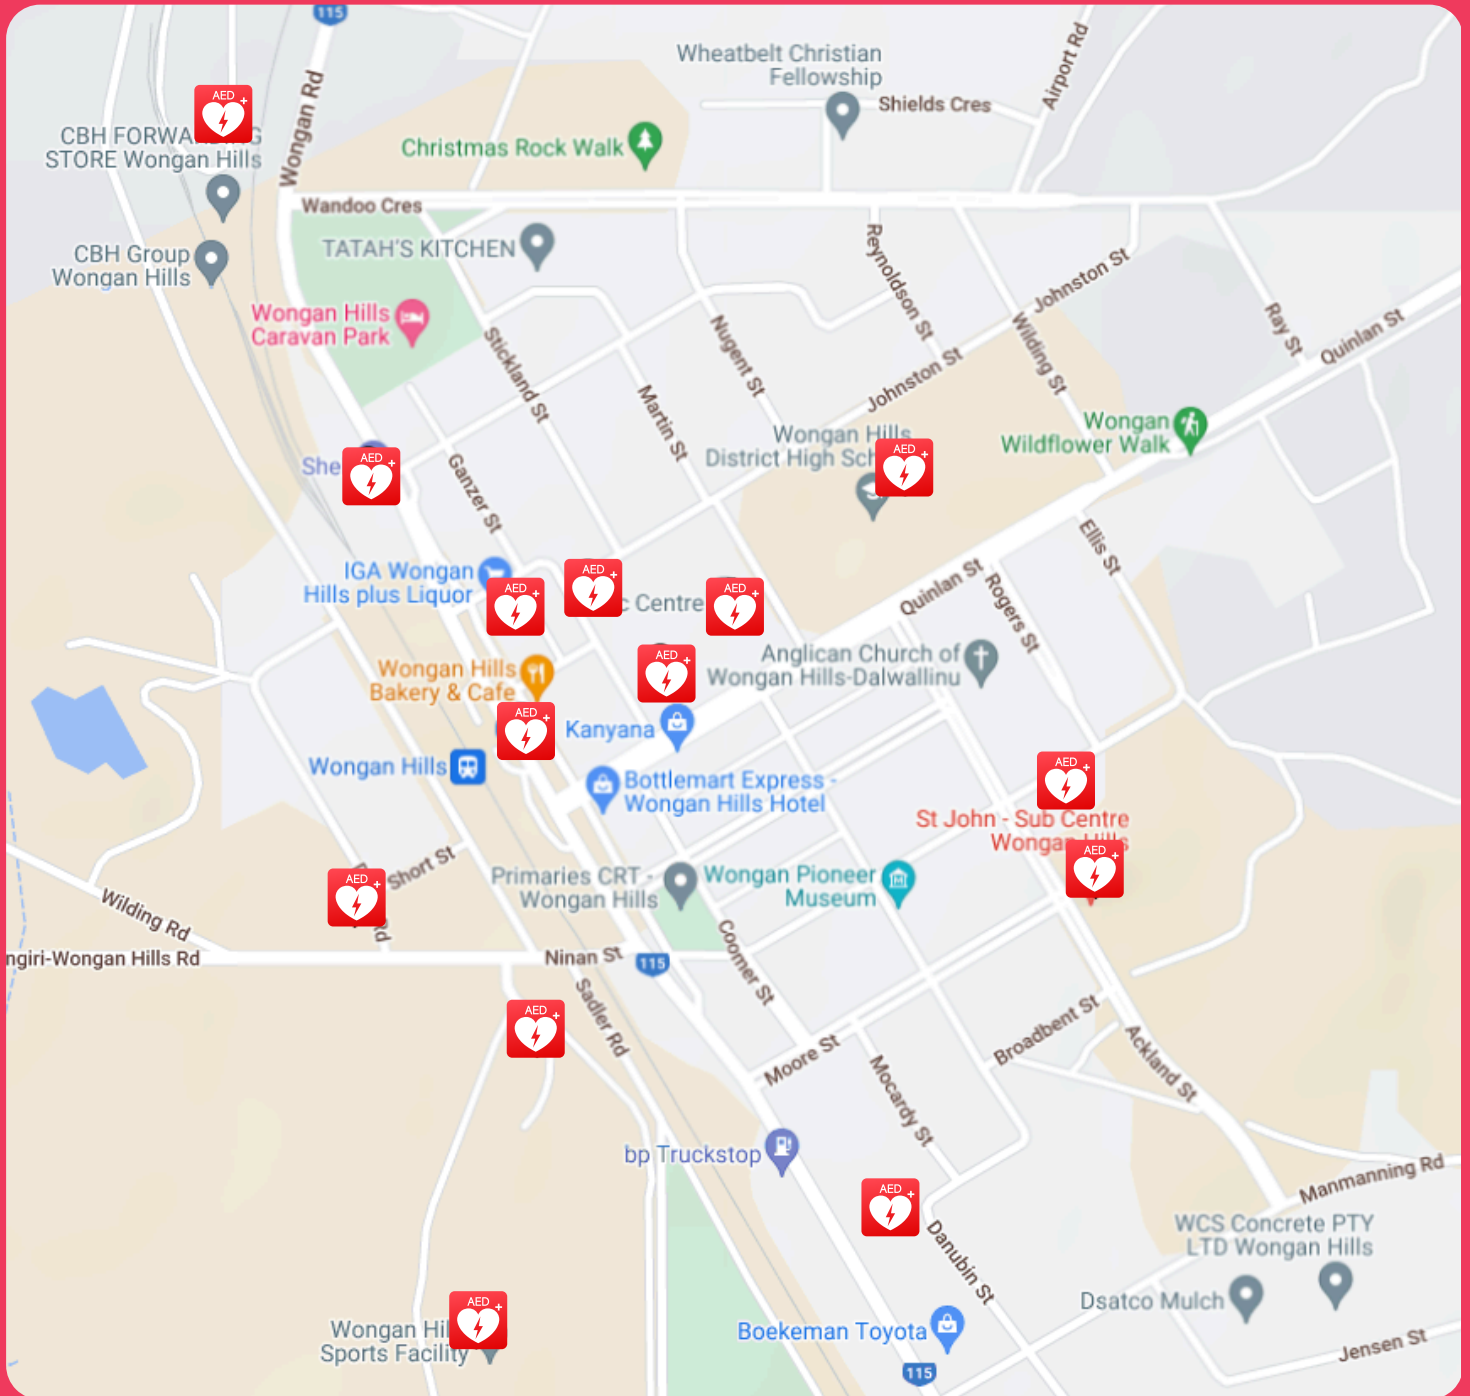

Defibrillator Locations Wongan Hills

Defibrillator Locations Ballidu

Shire of
Wongan-Ballidu

Defibrillator Locations Cadoux

Shire of
Wongan-Ballidu