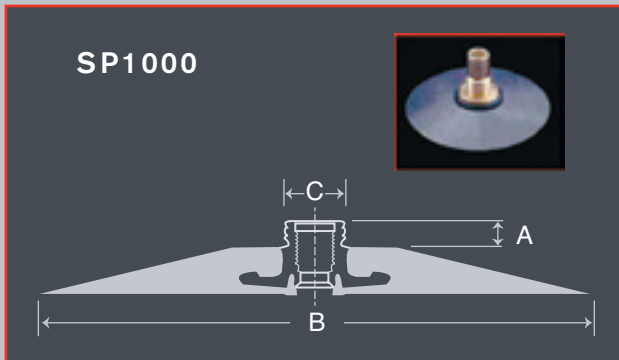

Valve images are not to scale

VALVE #	A		B diameter		C diameter	
	mm	Inches	mm	Inches	mm	Inches
SP100	5.59	0.22-0.03	97.79	3.85	12.19	0.48

VALVE #	A		B diameter		C diameter	
	mm	Inches	mm	Inches	mm	Inches
TR4	29.46	1.16	4.45	1.75	5.59	0.22
TR6	29.46	1.16	4.45	1.75	5.59	0.22