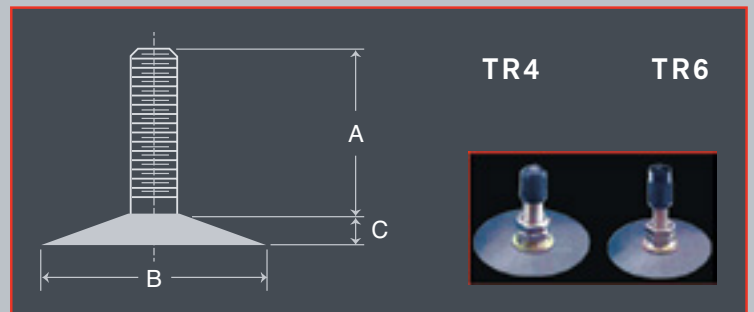

Valve images are not to scale

VALVE #	A		B diameter		C diameter	
	mm	Inches	mm	Inches	mm	Inches
SP100	5.59	0.22-0.03	97.79	3.85	12.19	0.48

VALVE #	A		B diameter		C diameter	
	mm	Inches	mm	Inches	mm	Inches
TR4	29.46	1.16	4.45	1.75	5.59	0.22
TR6	29.46	1.16	4.45	1.75	5.59	0.22