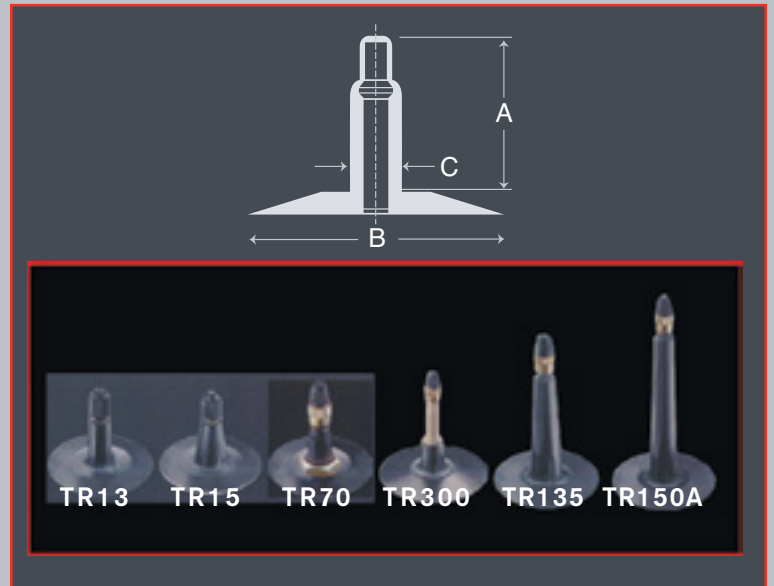

VALVE #	A		B diameter		C diameter	
	mm	Inches	mm	Inches	mm	Inches
TR13	35.05	1.38	55.88	2.20	11.68	0.46
TR13	35.05	1.38	55.88	2.20	16.51	0.65
TR70	27.94	1.10	81.28	3.20	12.19	0.48
TR135	63.50	2.50	55.88	2.20	15.49	0.61
TR150A	88.39	3.48	56.90	2.24	15.49	0.61
TR300	50.04	1.97	70.10	2.76	15.75	0.62