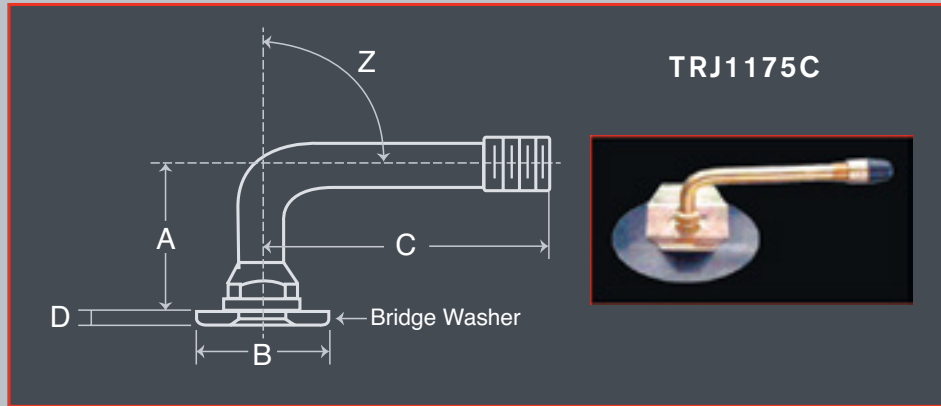

Valve images are not to scale

VALVE #	A		B diameter		C diameter	
	mm	Inches	mm	Inches	mm	Inches
SP100	5.59	0.22-0.03	97.79	3.85	12.19	0.48

VALVE #	A		B diameter		C diameter	
	mm	Inches	mm	Inches	mm	Inches
TR4	29.46	1.16	4.45	1.75	5.59	0.22
TR6	29.46	1.16	4.45	1.75	5.59	0.22