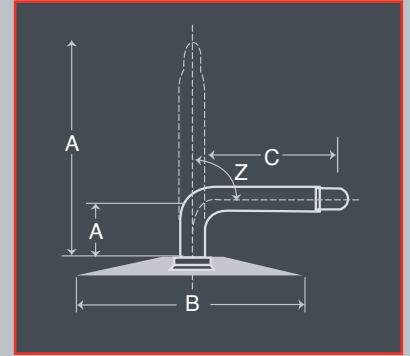

Valve images are not to scale

VALVE #	A		B diameter		C diameter	
	mm	Inches	mm	Inches	mm	Inches
SP100	5.59	0.22-0.03	97.79	3.85	12.19	0.48

VALVE #	A		B diameter		C diameter	
	mm	Inches	mm	Inches	mm	Inches
TR4	29.46	1.16	4.45	1.75	5.59	0.22
TR6	29.46	1.16	4.45	1.75	5.59	0.22

VALVE #	A		B diameter		C diameter	
	mm	Inches	mm	Inches	mm	Inches
TR218A	23.88	0.94	63.50	2.50	16.26	0.64
TR218A	34.04	1.34	63.50	2.50	16.26	0.64

EQUIVALENCE CHART			
TR440	TR460	TR75A	Bent Length
440	460	75A	2.99"
441	461	177A	3.74"
442	462	77A	4.13"
443	463	175A	4.53"
444	464	78A	5.00"
445	465	179A	5.55"

VALVE GUIDE

INNER TUBE VALVES

VALVE #	A		A*		B diameter		C		Bend Angle Z
	mm	Inches	mm	Inches	mm	Inch	mm	Inches	
TR75A	95.00	3.74	23.88	0.94	79.50	3.13	75.95	2.99	86 Degree
TR77A	123.95	4.88	23.88	0.94	95.25	3.75	104.90	4.13	86 Degree
TR78A	146.05	5.75	23.88	0.94	82.55	3.25	127.00	5.00	86 Degree
TR175A	134.11	5.28	23.88	0.94	82.55	3.25	115.06	4.53	86 Degree
TR177A	114.05	4.49	23.88	0.94	82.55	3.25	95.00	3.74	86 Degree
TR179A	160.02	6.30	23.88	0.94	95.25	3.75	140.97	5.55	86 Degree
TR227	73.66	2.90	28.45	1.12	82.55	3.25	50.04	1.97	86 Degree