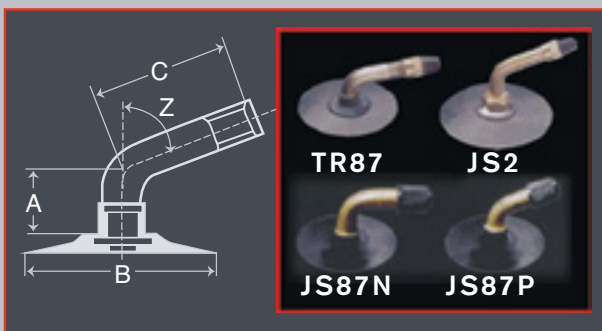

Valve images are not to scale