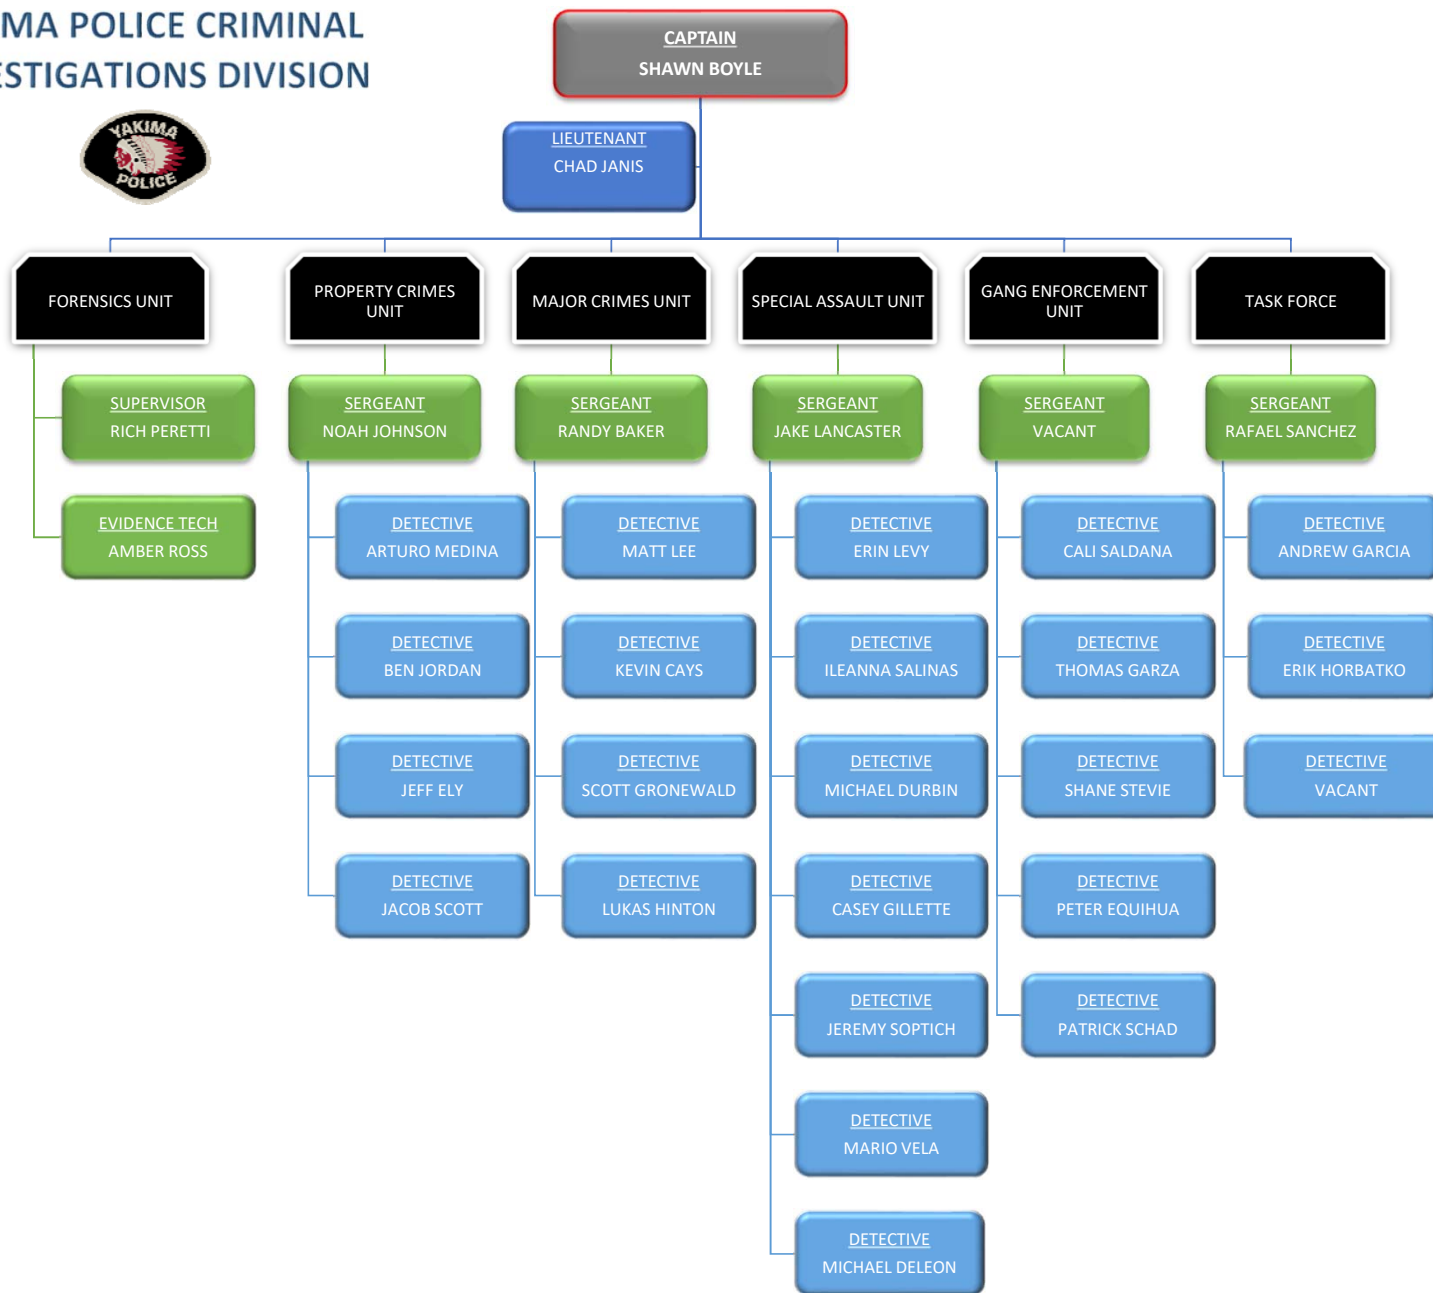

YAKIMA POLICE ORGANIZATIONAL CHART

REVISED 4/19/23

YAKIMA POLICE COMMAND STAFF

CHIEF OF POLICE
MATTHEW MURRAY

ADMINISTRATIVE LIEUTENANT
LIEUTENANT TORY ADAMS

PROFESSIONAL STANDARDS
LIEUTENANT MATT SUTTON

CRIMINAL INVESTIGATIONS DIVISION
CAPTAIN SHAWN BOYLE

PATROL DIVISION
CAPTAIN JAY SEELY

CORRECTIONS/SERVICES DIVISION
COMMANDER MARITZA DAVIS

CID LIEUTENANT
LIEUTENANT CHAD JANIS

FIRST WATCH COMMANDER
LIEUTENANT LINDA WATTS

FIRST WATCH COMMANDER
LIEUTENANT CHAD STEPHENS

SECOND WATCH COMMANDER
LIEUTENANT IRA CAVIN

SECOND WATCH COMMANDER
LIEUTENANT JIM MOORE

YAKIMA POLICE CRIMINAL INVESTIGATIONS DIVISION

YAKIMA POLICE CORRECTIONS & FACILITIES DIVISION

YAKIMA POLICE PATROL DIVISION