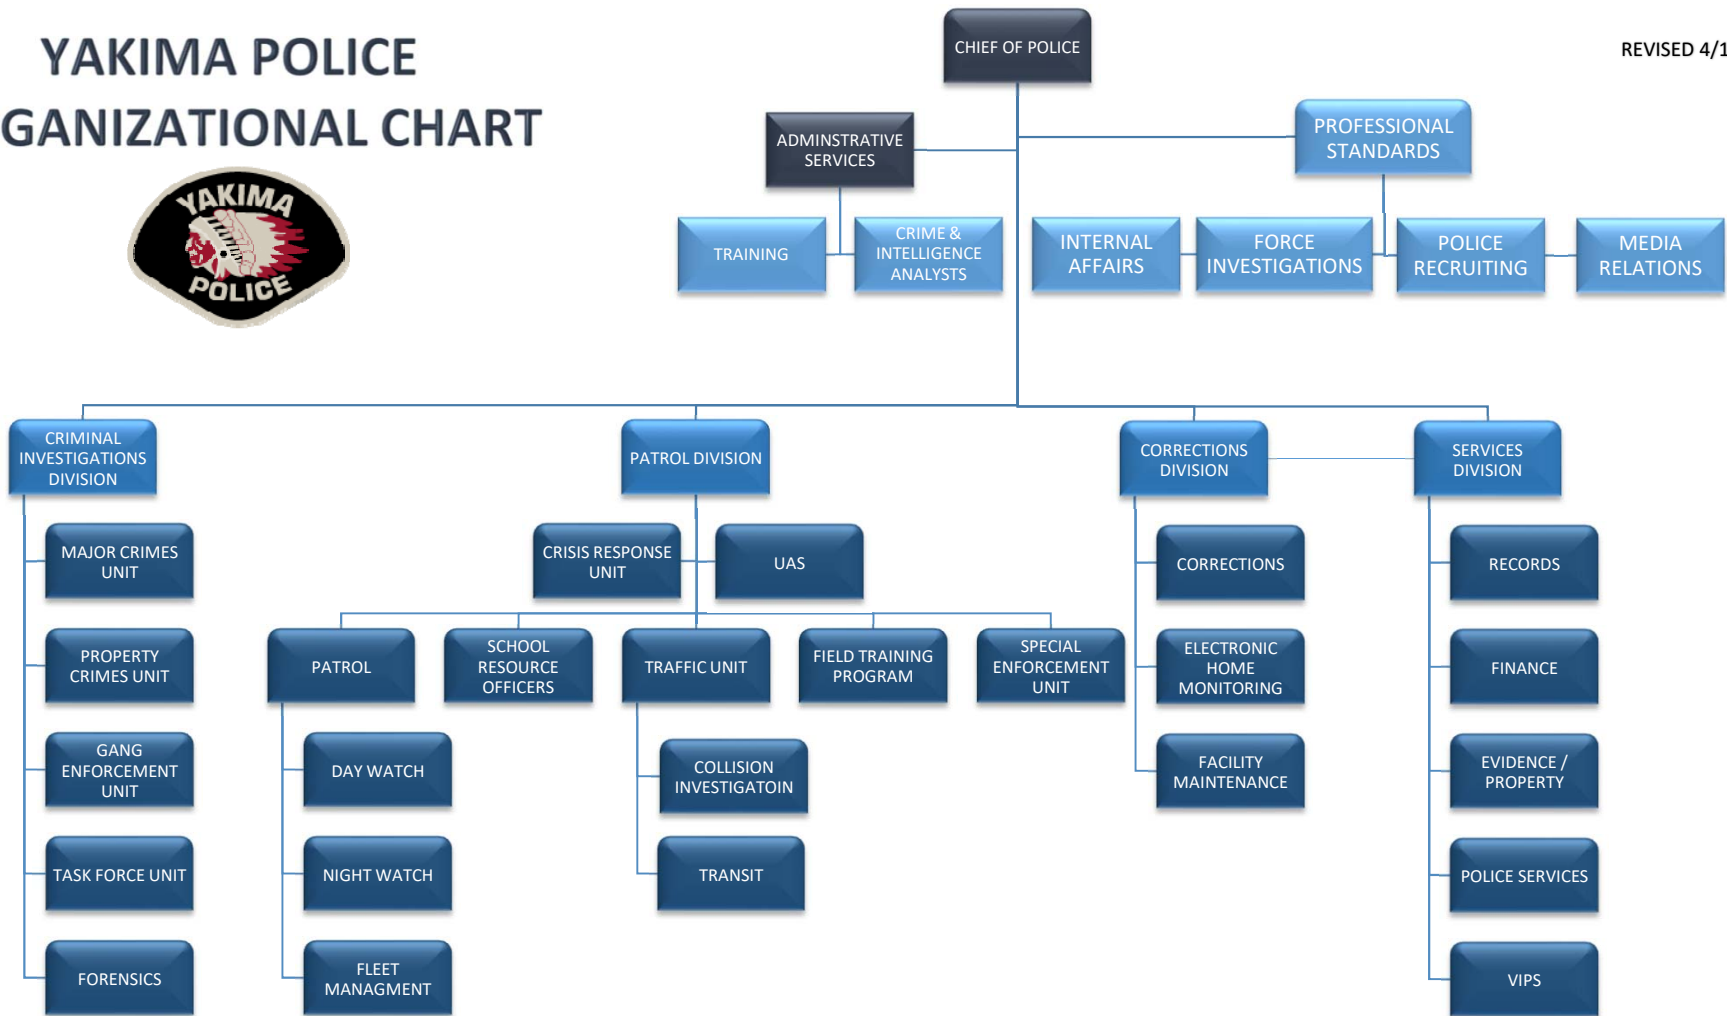

YAKIMA POLICE ORGANIZATIONAL CHART

REVISED 4/19/23

YAKIMA POLICE COMMAND STAFF

CHIEF OF POLICE
MATTHEW MURRAY

ADMINISTRATIVE LIEUTENANT
LIEUTENANT TORY ADAMS

PROFESSIONAL STANDARDS
LIEUTENANT MATT SUTTON

CRIMINAL INVESTIGATIONS DIVISION
CAPTAIN SHAWN BOYLE

PATROL DIVISION
CAPTAIN JAY SEELY

CORRECTIONS/SERVICES DIVISION
COMMANDER MARITZA DAVIS

CID LIEUTENANT
LIEUTENANT CHAD JANIS

FIRST WATCH COMMANDER
LIEUTENANT LINDA WATTS

FIRST WATCH COMMANDER
LIEUTENANT CHAD STEPHENS