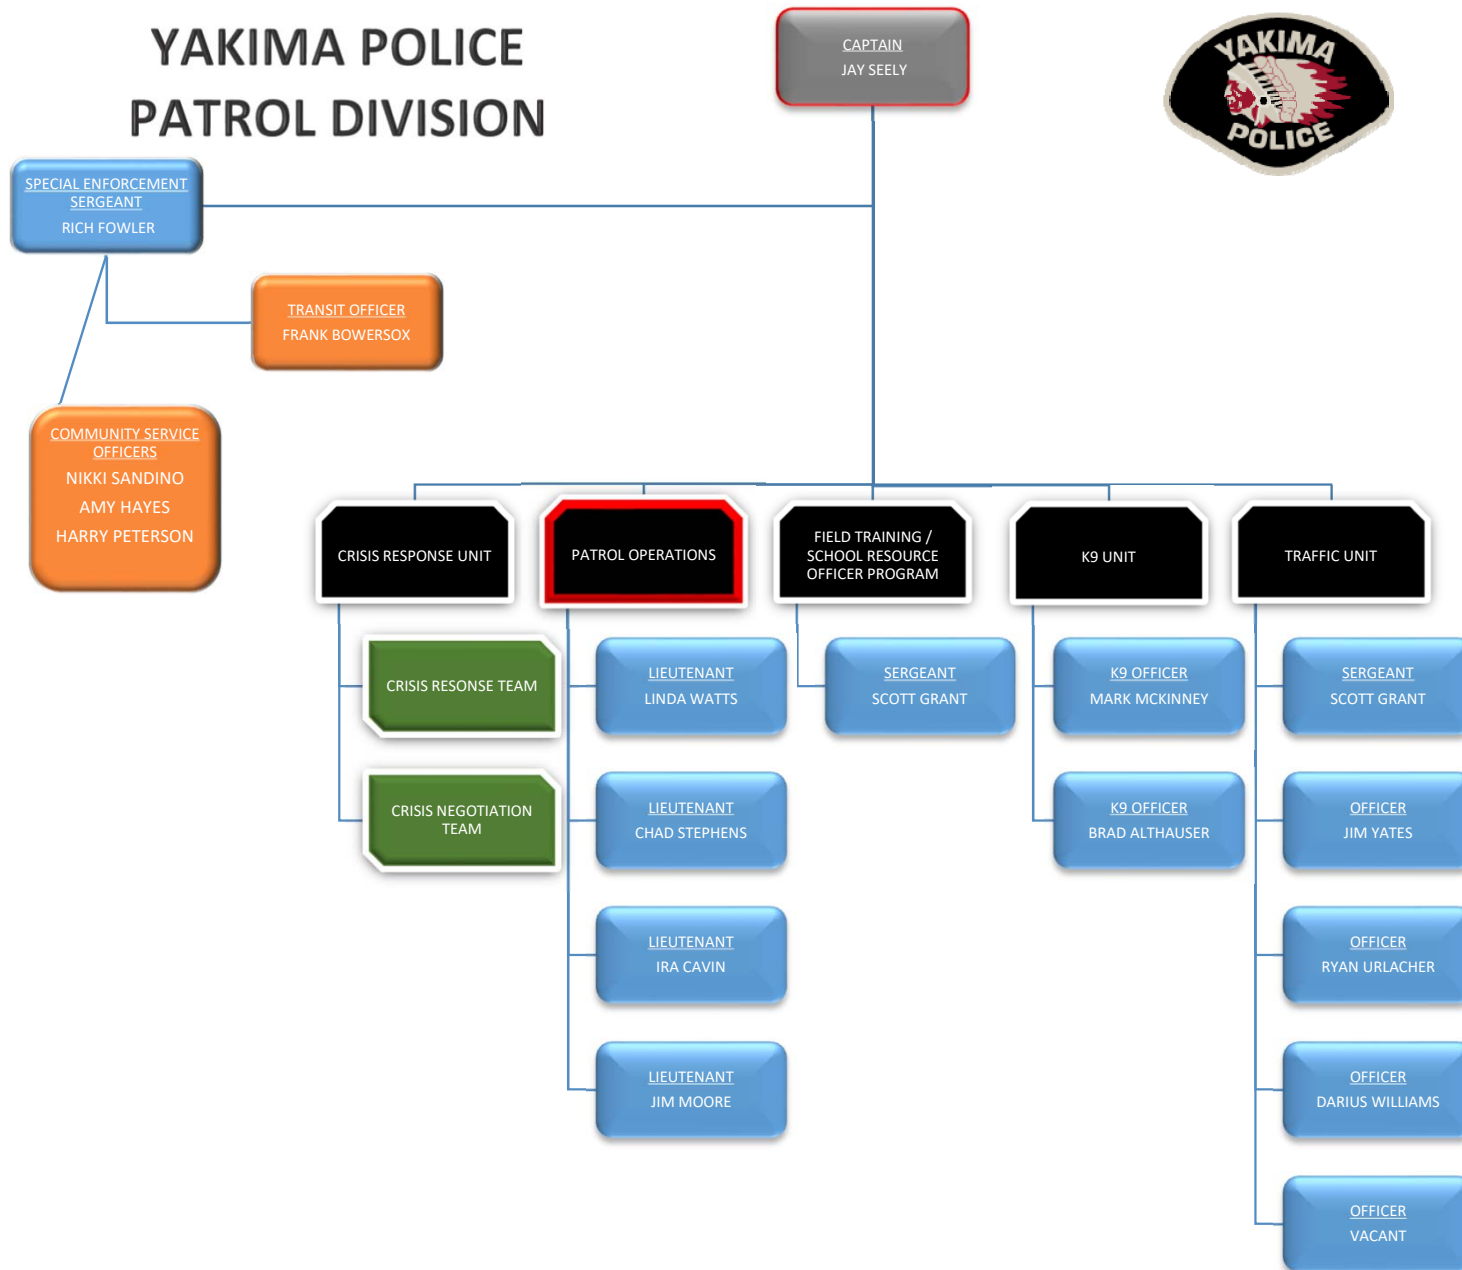

SECOND WATCH COMMANDER
LIEUTENANT IRA CAVIN

SECOND WATCH COMMANDER
LIEUTENANT JIM MOORE

YAKIMA POLICE CRIMINAL INVESTIGATIONS DIVISION

YAKIMA POLICE CORRECTIONS & FACILITIES DIVISION

YAKIMA POLICE PATROL DIVISION