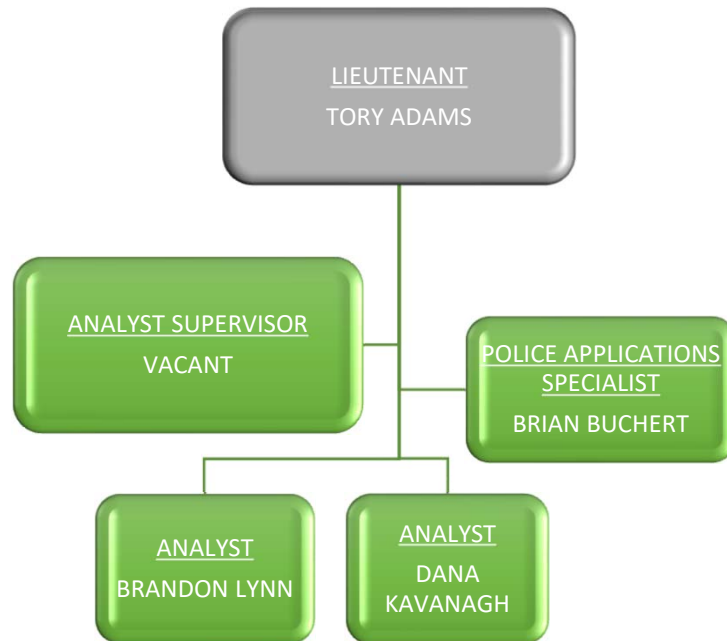

YAKIMA POLICE CRIME AND INTELLIGENCE UNIT