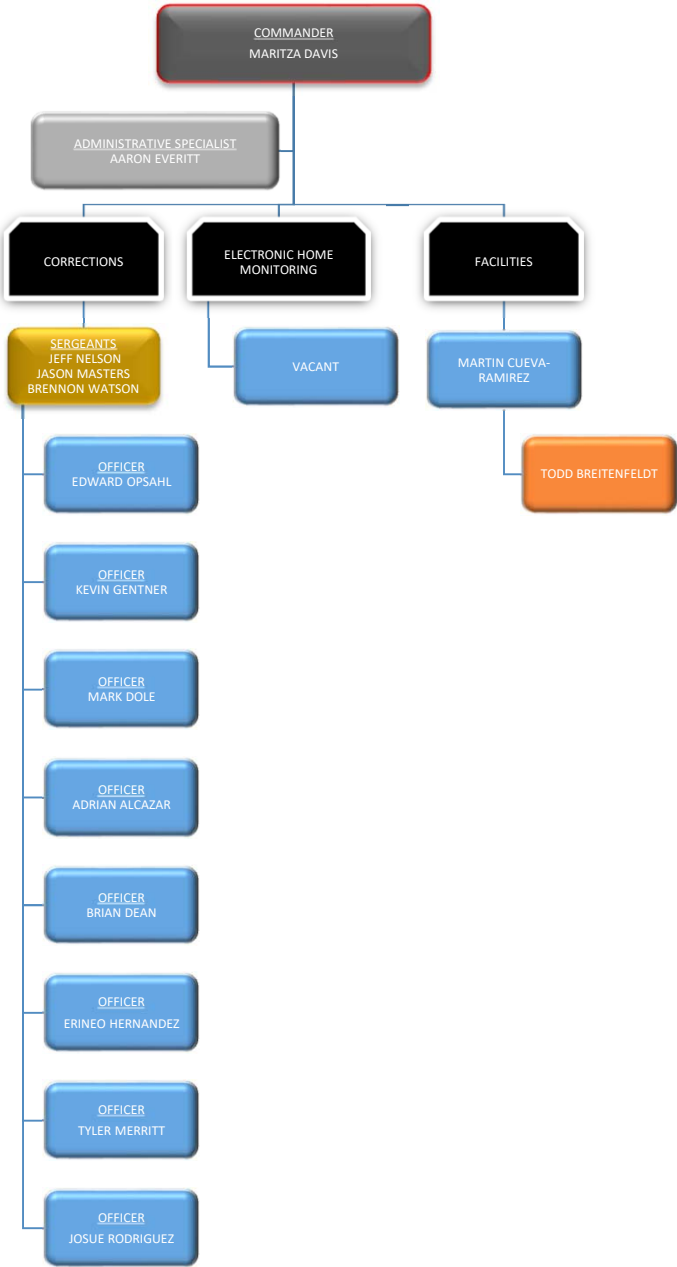

YAKIMA POLICE ORGANIZATIONAL CHART

REVISED 4/19/23

YAKIMA POLICE COMMAND STAFF

CHIEF OF POLICE
MATTHEW MURRAY

ADMINISTRATIVE LIEUTENANT
LIEUTENANT TORY ADAMS

PROFESSIONAL STANDARDS
LIEUTENANT MATT SUTTON

CRIMINAL INVESTIGATIONS DIVISION
CAPTAIN SHAWN BOYLE

PATROL DIVISION
CAPTAIN JAY SEELY

CORRECTIONS/SERVICES DIVISION
COMMANDER MARITZA DAVIS

CID LIEUTENANT
LIEUTENANT CHAD JANIS

FIRST WATCH COMMANDER
LIEUTENANT LINDA WATTS

FIRST WATCH COMMANDER
LIEUTENANT CHAD STEPHENS

SECOND WATCH COMMANDER
LIEUTENANT IRA CAVIN

SECOND WATCH COMMANDER
LIEUTENANT JIM MOORE

YAKIMA POLICE CRIMINAL INVESTIGATIONS DIVISION

YAKIMA POLICE CORRECTIONS & FACILITIES DIVISION

YAKIMA POLICE PATROL DIVISION