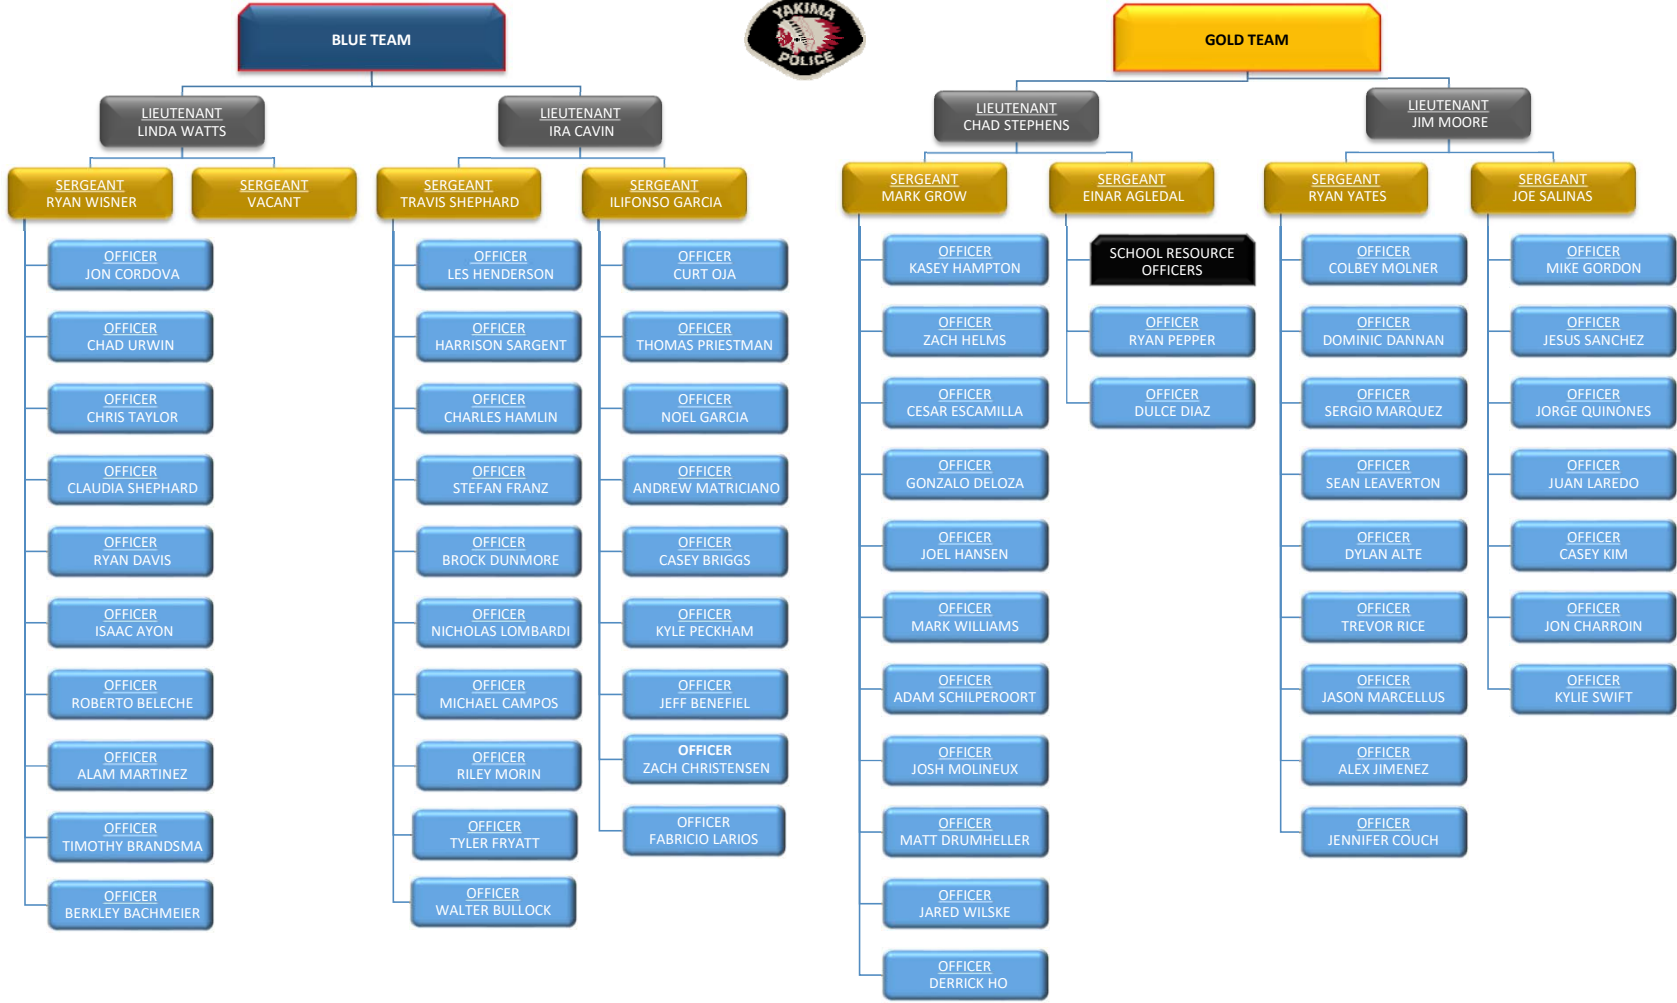

YAKIMA POLICE PATROL OPERATIONS