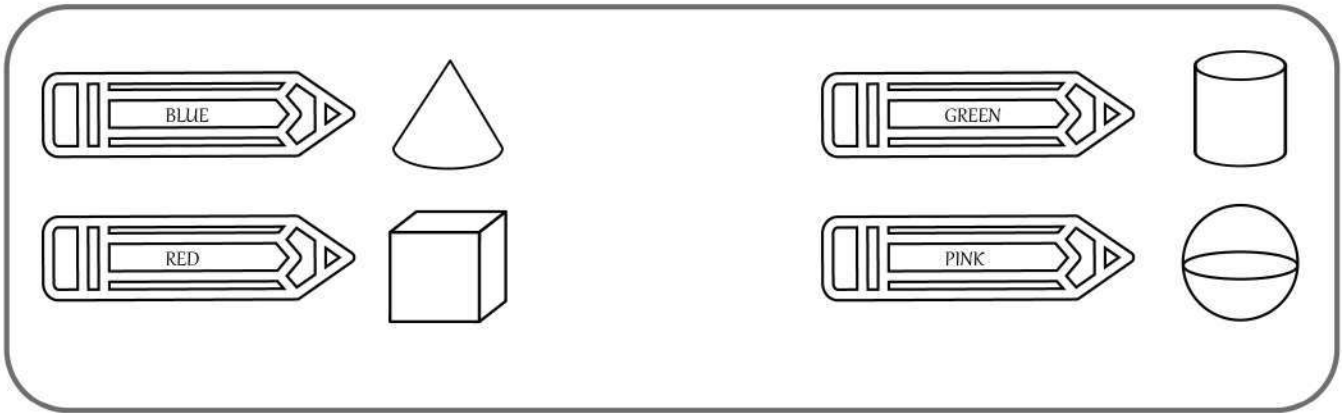

# Color the 3D Shape Examples

Name : \_\_\_

## Color the 3D Shape Examples

RED

BLUE

YELLOW

GREEN

PINK